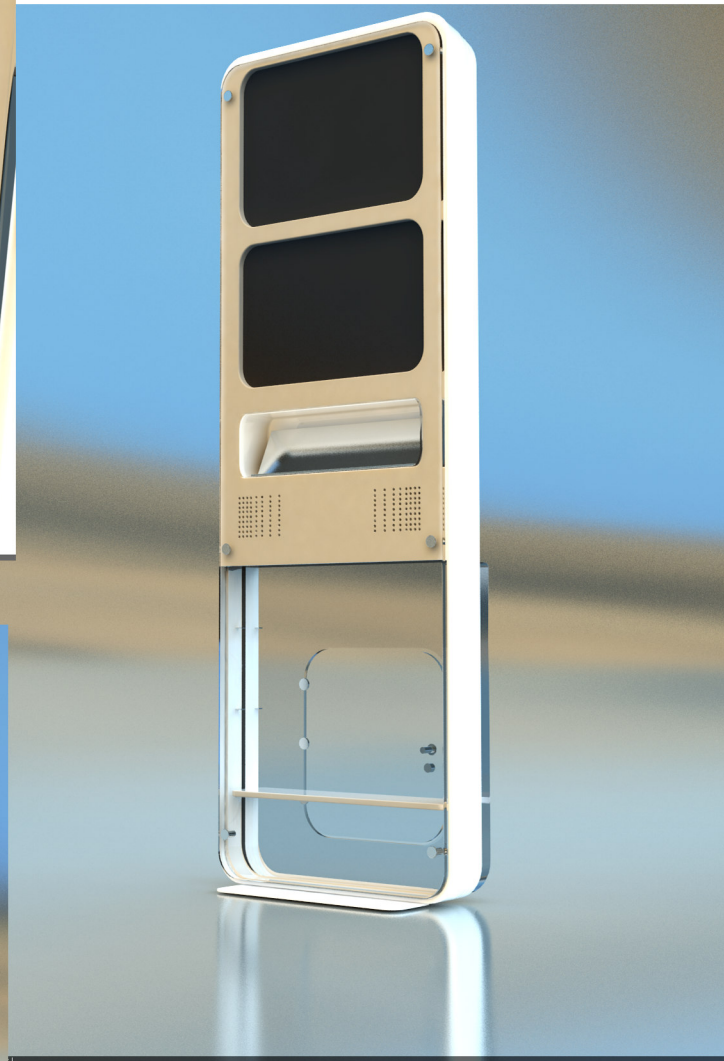

kangoo jumps

Kangoo Jumps: LCD touch Screen kiosk

Dimensions:

21 inch (resolution: 1920 X 1080)

650mm X 1780mm X 150mm

width X height X depth)

Configuration:

- Ultra-slim anodised aluminium shell
- Chrome plated side panels
- Base mount for added stability
- Safety glass front panel
- 21inch LCD display (below signage panel)
- 470mm X 330mm (width X height)

signal panel screen

- Stainless steel pamphlet holder
- Adjustable glass shelf

within safety glass case

Details:

- Industrial PC
(Pentium M 1.6GHz / 512Mb / 40Gb / windows XP with ventilation system)
- Spike and surge protection
- Kiosk opening on back through hinged door (key locking mechanism) with adjustable shelf to house various types of PC's
- Through glass touch screen with safety glass
- Shielded Integrated hi-fi loudspeakers
- Foil label to personalise the terminal with corporate identity

pamphlet tray & speakers

adjustable shelf

Ray Martino