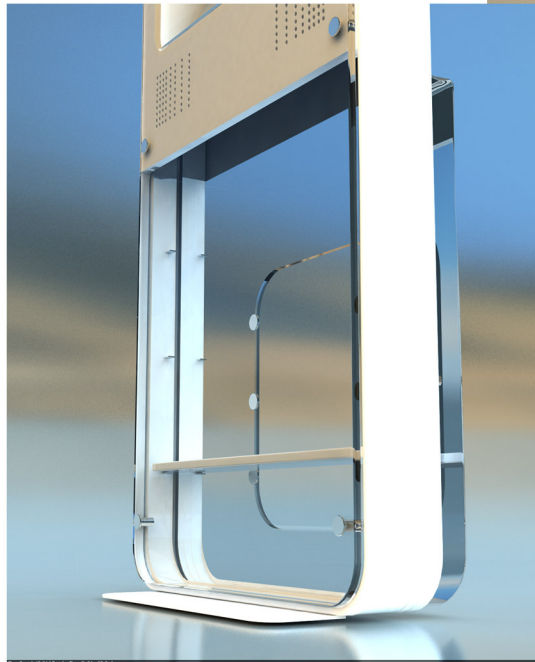

kangoo jumps

Kangoo Jumps: LCD touch Screen kiosk

Dimensions:

21 inch (resolution: 1920 X 1080)

650mm X 1780mm X 150mm

width X height X depth)

Configuration:

- Ultra-slim anodised aluminium shell
- Chrome plated side panels
- Base mount for added stability
- Safety glass front panel
- 21inch LCD display (below signage panel)
- 470mm X 330mm (width X height)

signal panel screen

- Stainless steel pamphlet holder
- Adjustable glass shelf

within safety glass case

Details:

- Industrial PC
(Pentium M 1.6GHz / 512Mb / 40Gb / windows XP with ventilation system)
- Spike and surge protection
- Kiosk opening on back through hinged door (key locking mechanism) with adjustable shelf to house various types of PC's
- Through glass touch screen with safety glass
- Shielded Integrated hi-fi loudspeakers
- Foil label to personalise the terminal with corporate identity

pamphlet tray & speakers

adjustable shelf

Ray Martino