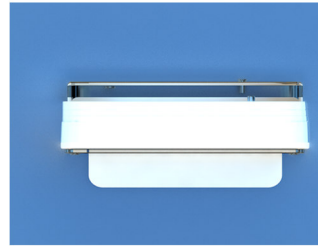

kangoo jumps

# Kangoo Jumps: LCD touch screen kiosk

top

front

650mm

side

150mm

back

1780mm