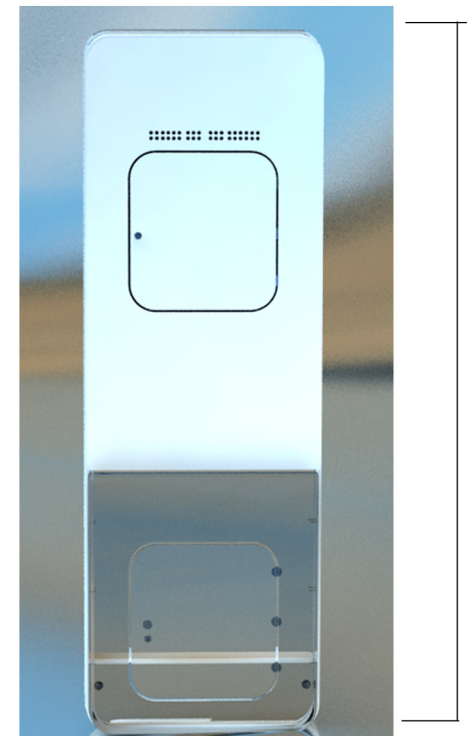

# Kangoo Jumps: LCD touch screen kiosk

top

front

650mm

side

150mm

back

1780mm