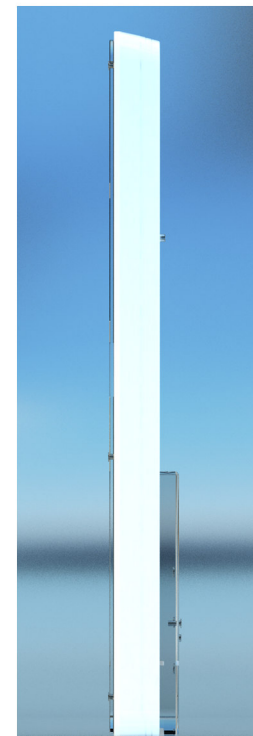

kangoo jumps

# Kangoo Jumps: LCD touch screen kiosk

top

front

650mm

side

150mm

back

1780mm