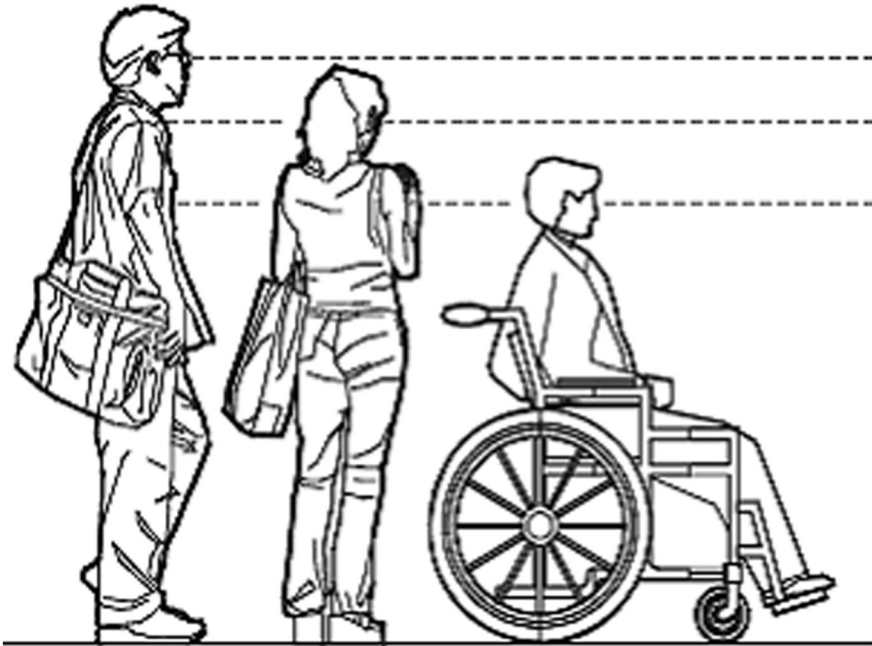

kangoo jumps

# Kangoo Jumps: LCD touch screen kiosk

top

front

650mm

side

150mm

back

1780mm