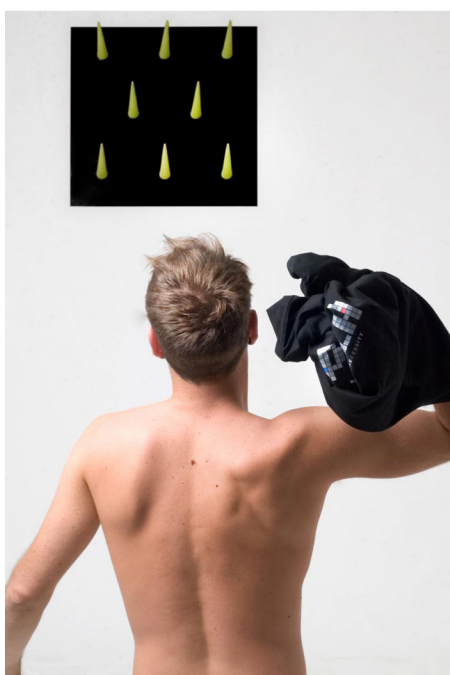

loft.

Manhattan, NY

NICHE / rendering & prototypes (soft resin)