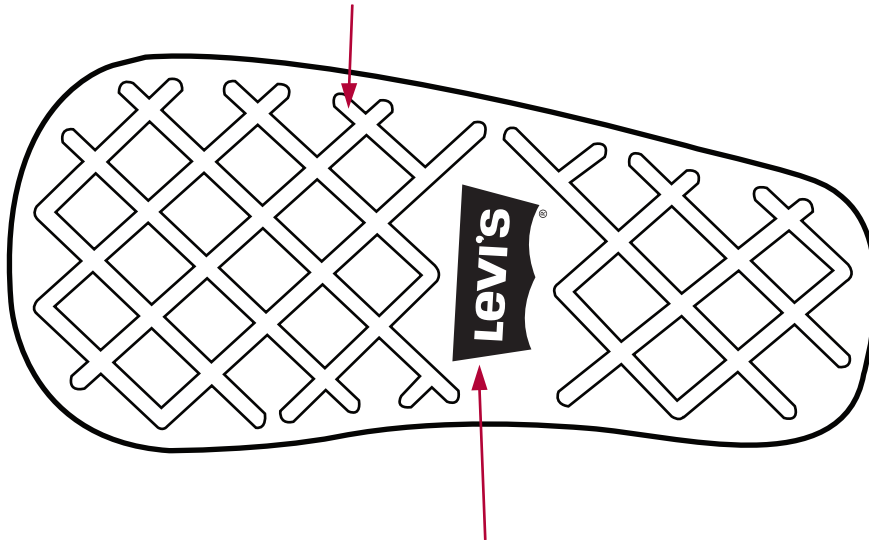

Shoe Name : SOFT SOLE /GRID OUTSOLE  
DATE: 4/28/10

PUFF PRINTING

REGULAR SCREEN PRINTING/BATWING LOGO