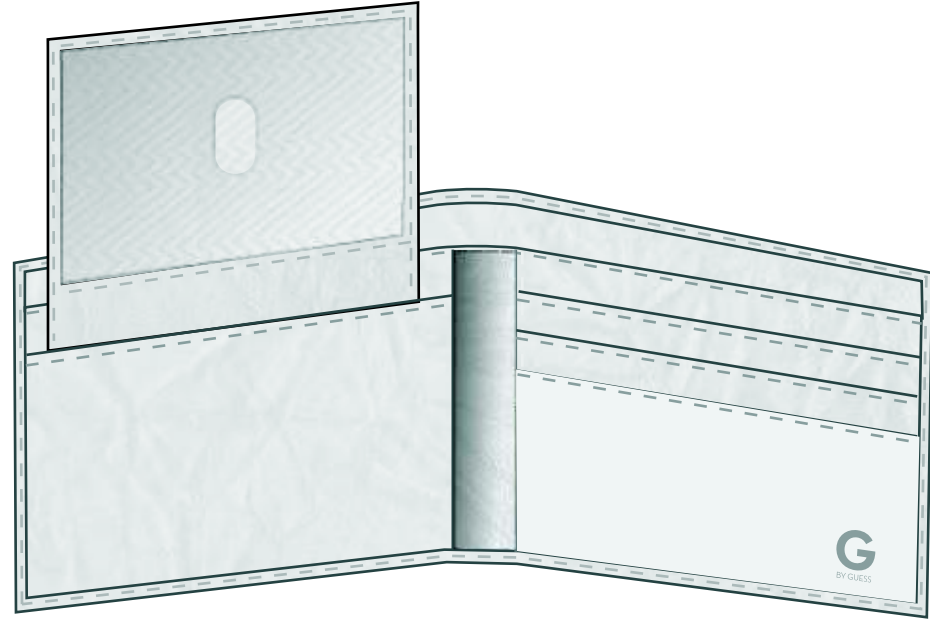

ANUBHAV AICH

WORK SAMPLES

Corel Illustration

Sample Photograph

Corel Illustration

Concept generation  
for GUESS

Wallet cum IPOD CASE

Corel Illustration

Adobe Illustrator Illustration - Graphic Designing and Placement on wallet

Concept Generation based on Forecast  
used wallet just to show how the product would look like

knowledge  
of product technicalities  
wallet used is just an example