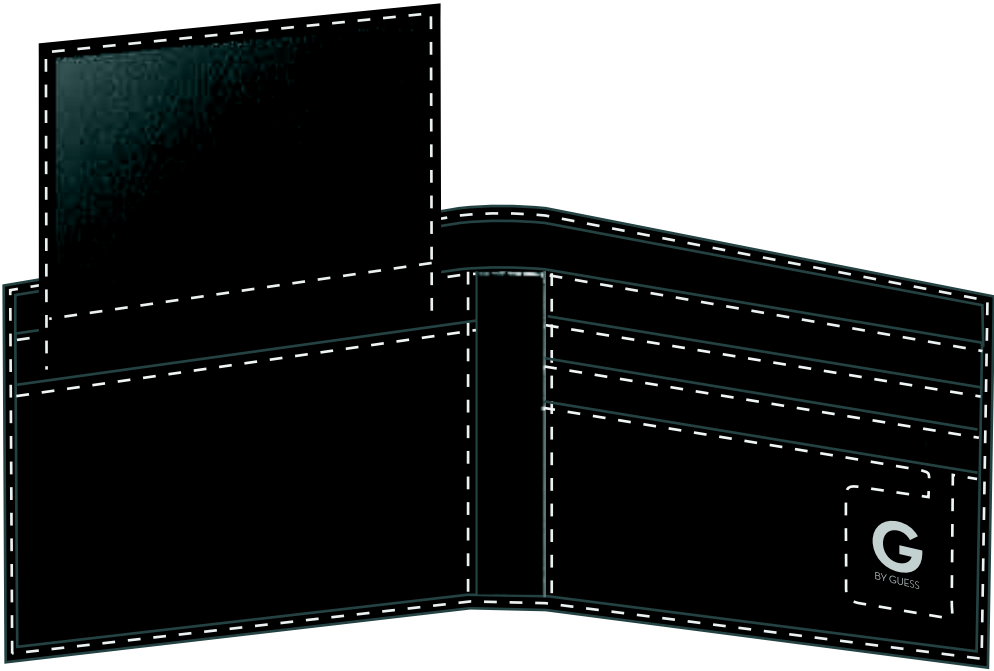

ANUBHAV AICH

WORK SAMPLES

Corel Illustration

Sample Photograph

Corel Illustration

Concept generation  
for GUESS

Wallet cum IPOD CASE

Corel Illustration

Adobe Illustrator Illustration - Graphic Designing and Placement on wallet

Concept Generation based on Forecast  
used wallet just to show how the product would look like

knowledge  
of product technicalities  
wallet used is just an example

# JOHN PLAYERS

Corel Illustration Messenger bag, Backpack

Corel Illustration

Product design and Photography

Corel Illustration

Corel Illustration - package design for guess wallets

Corel Illustration - package design for Nautica wallets - Acrylic box