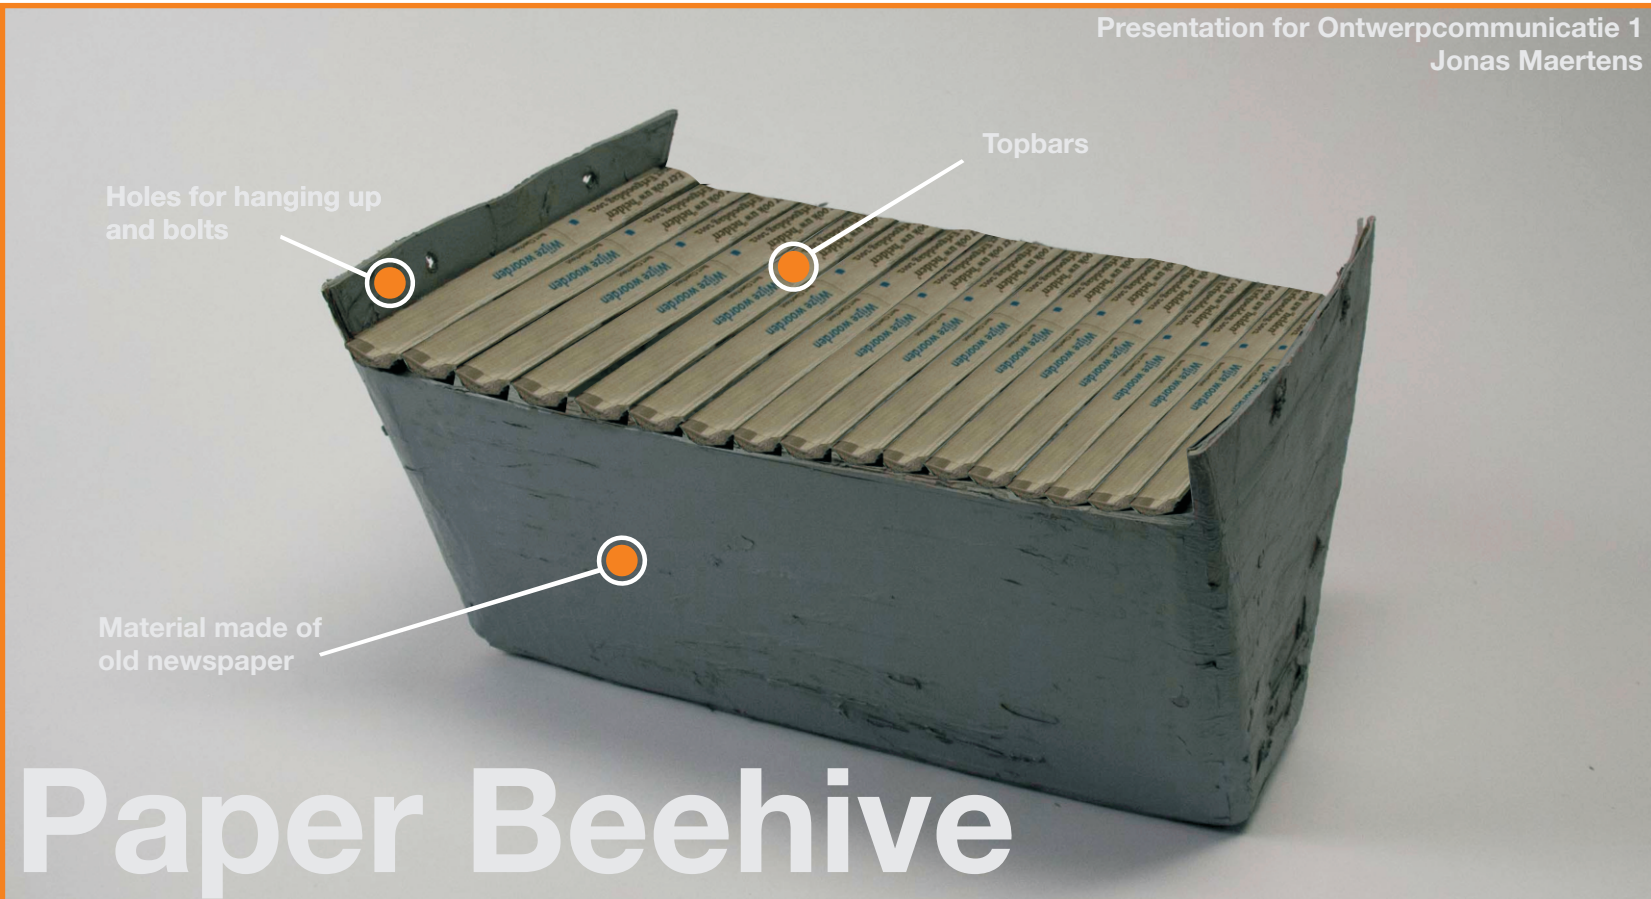

**Mold**

**Material**

**Shelter**

**Transportation**

**Top bar**

**Operation**

Made from:  
Gelatin Glycerin  
Water Vinegar  
Pigment

**Glue**

Presentation for Ontwerpcommunicatie 1  
Jonas Maertens

Holes for hanging up  
and bolts

Topbars

Material made of  
old newspaper