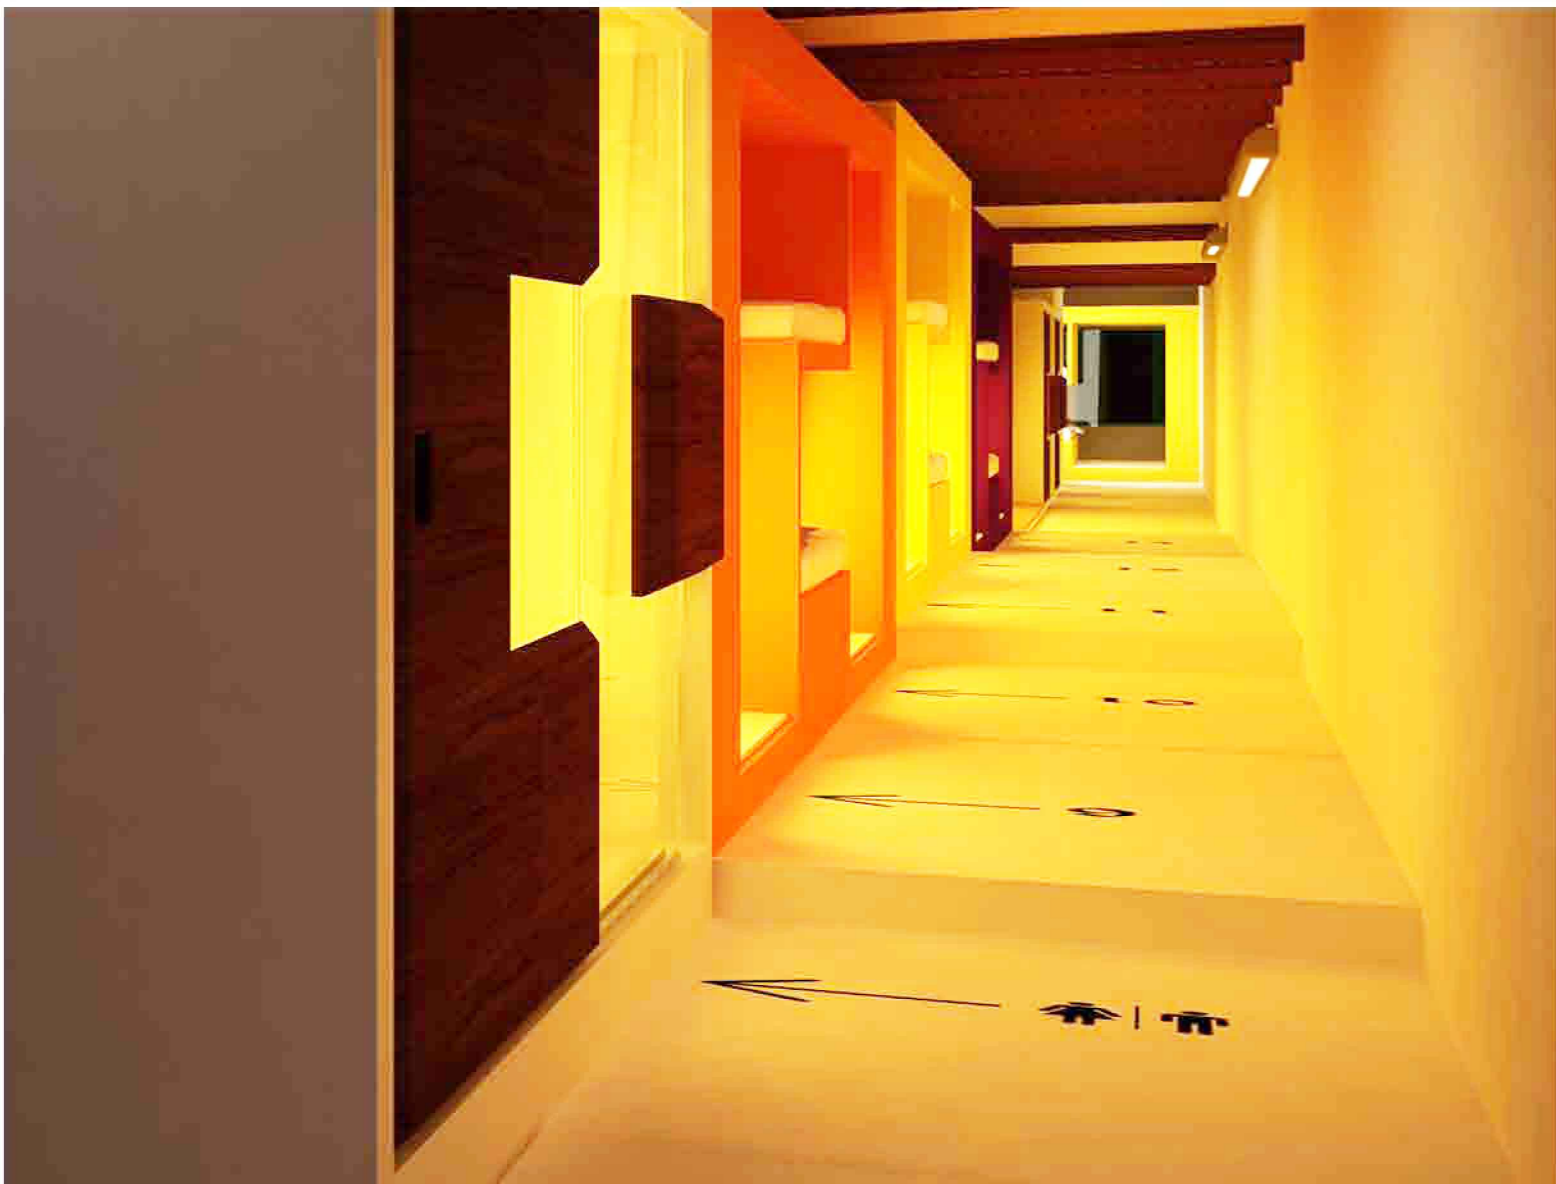

**Entrance**

Located along Arab street where many shophouses sell textile products

The brand is displayed across the floor like how the colourful & exquisite carpets are displayed in other shophouses

**Reception**

Located at the center of the space the reception space is given the highest hierarchy

Sky light is channeled to shine directly at the reception space, making it the most prominent space

**Capsule corridor**

Unit numbers & directions displayed on the floor

Warm light emitting from each capsules creates a pattern along the corridor

**Reading Area**

Contrast of upholstery and concrete floor balances soft and hard texture, creating a peaceful space for one to relax

**GET 2 GATHER CAPSULES**

Combining the idea of japanese capsule hotel and the simple double-decker bed

GET 2 GATHER capsules places 2 person into a single capsule yet giving both occupants their own private space