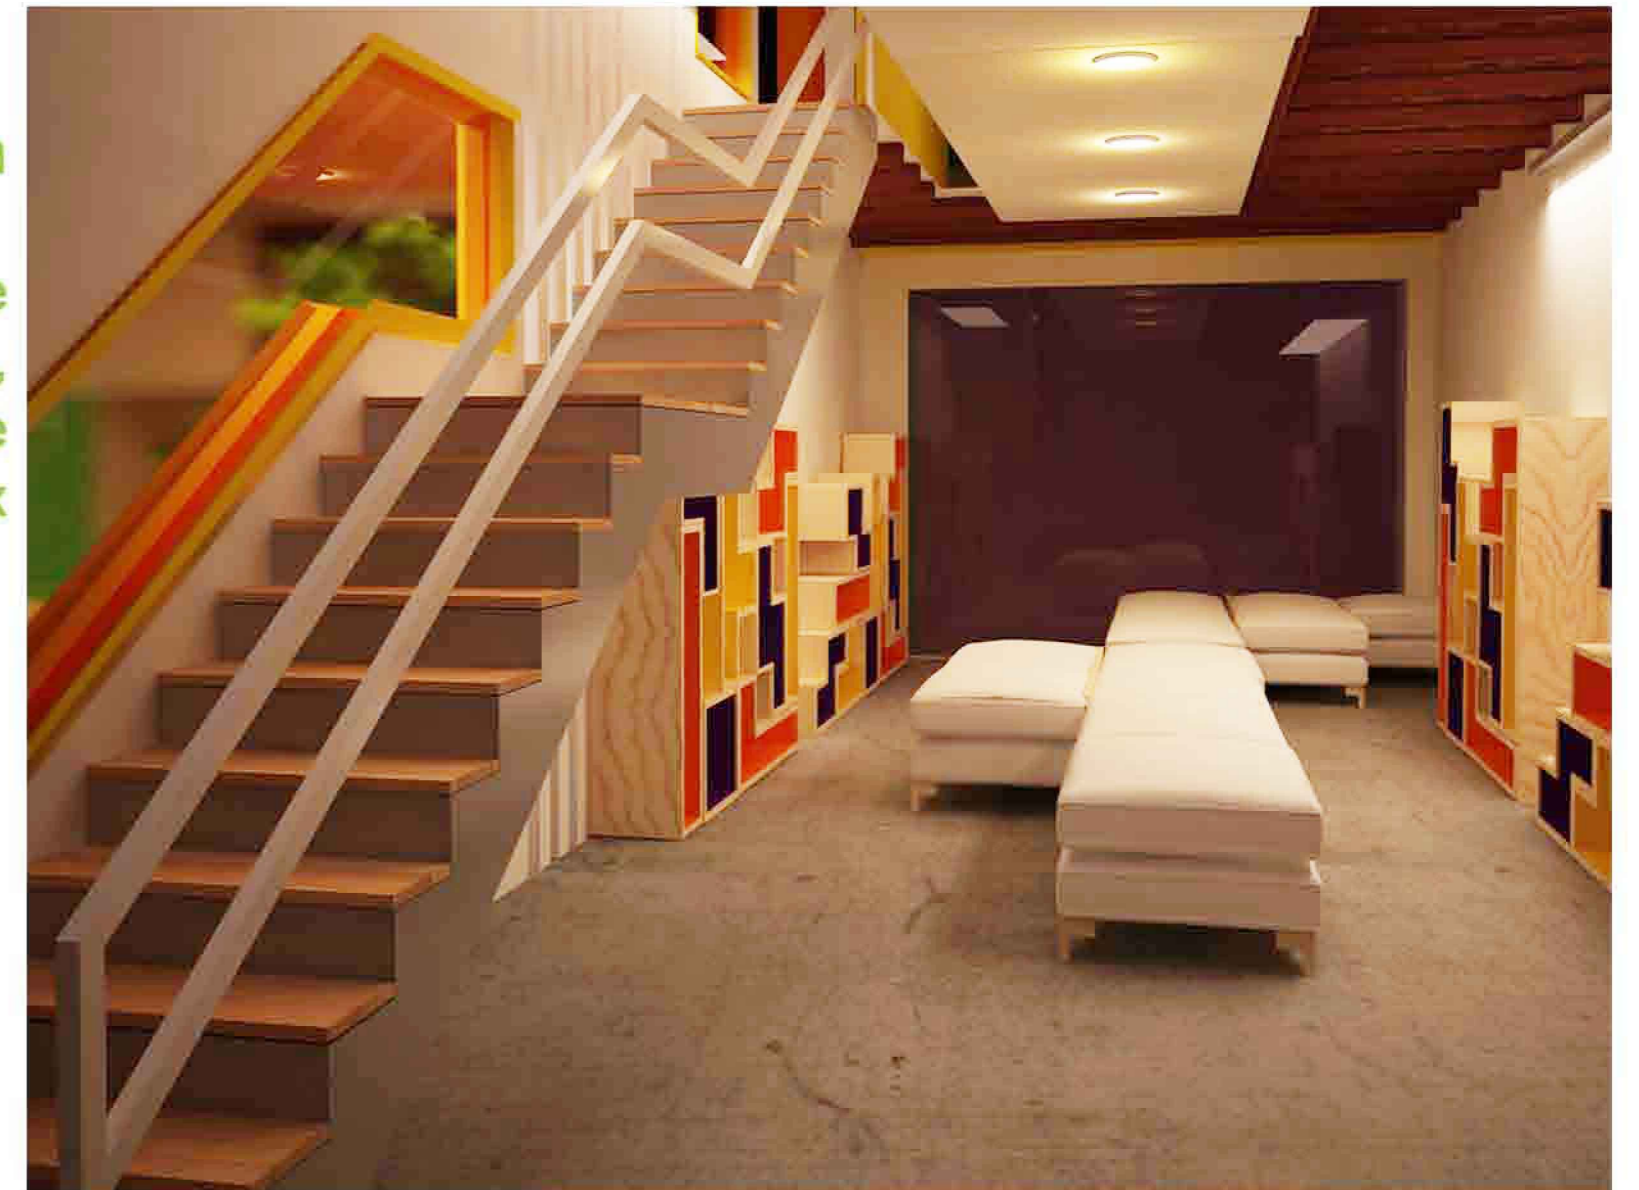

**Entrance**

Located along Arab street where many shophouses sell textile products

The brand is displayed across the floor like how the colourful & exquisite carpets are displayed in other shophouses

**Reception**

Located at the center of the space the reception space is given the highest hierarchy

Sky light is channeled to shine directly at the reception space, making it the most prominent space

**Capsule corridor**

Unit numbers & directions displayed on the floor

Warm light emitting from each capsules creates a pattern along the corridor

**Reading Area**

Contrast of upholstery and concrete floor balances soft and hard texture, creating a peaceful space for one to relax

**GET 2 GATHER CAPSULES**

Combining the idea of japanese capsule hotel and the simple double-decker bed

GET 2 GATHER capsules places 2 person into a single capsule yet giving both occupants their own private space