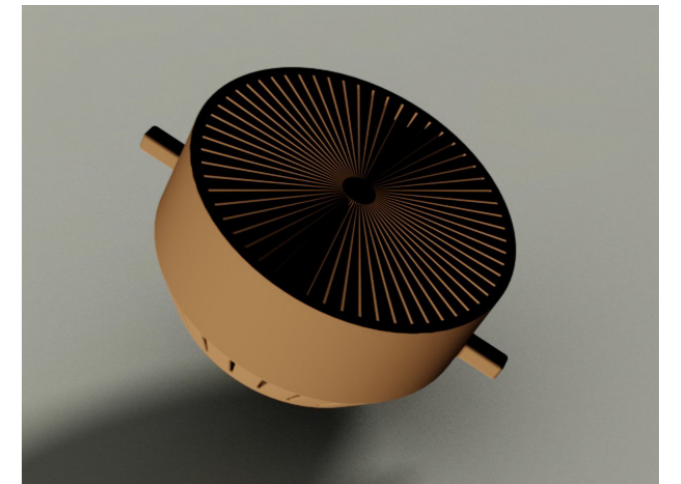

Water filter

Usual water filters

SALMONELLA

HEPATITIS

CHOLERA

15 nm Ayaan water filter

Dimensions are in proportion with the water filter holes

Research Development Final Engineering Ergonomics