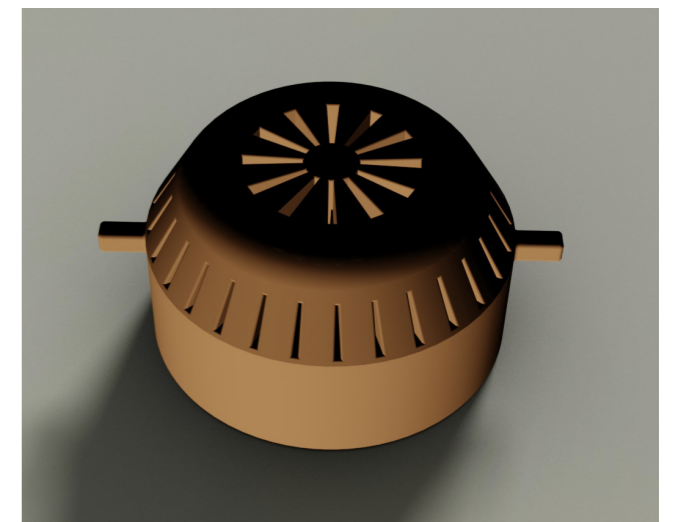

Water filter

Usual water filters

SALMONELLA

HEPATITIS

CHOLERA

15 nm Ayaan water filter

Dimensions are in proportion with the water filter holes

Research Development Final Engineering Ergonomics