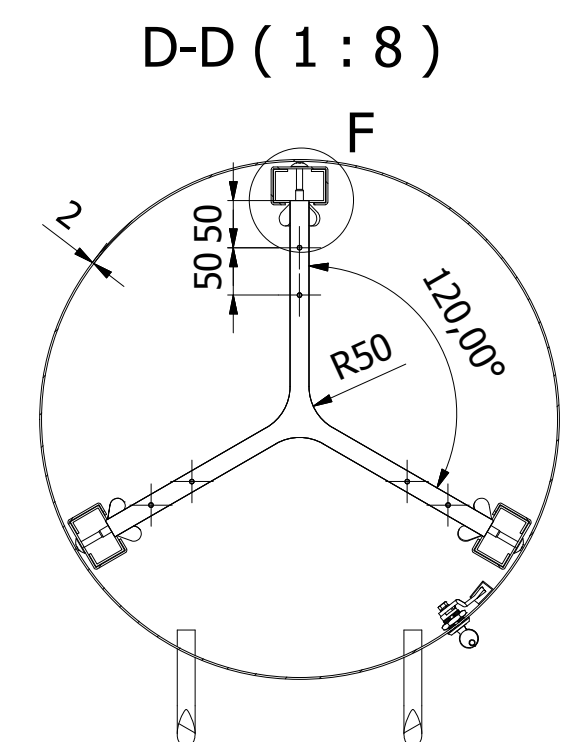

Designed by Mauricio Gonzalez	Checked by	Approved by	Date	Date 17/03/2014
CARRITO TIGO			PLANO BASE	Sheet 1 / 3
			Edition	

D-D (1:8)

JIS B 1185 - M10

H (1:4)

JIS B 1111 - M8X55

F (1:2)

E-E (1:8)

Designed by Mauricio Gonzalez	Checked by	Approved by	Date	Date 17/03/2014	
CARRITO TIGO					
PLANO BASE			Edition	Sheet 2 / 3	

Designed by Mauricio Gonzalez	Checked by	Approved by	Date	Date 17/03/2014
			CARRITO TIGO	
			PLANO BASE	Edition Sheet 3 / 3