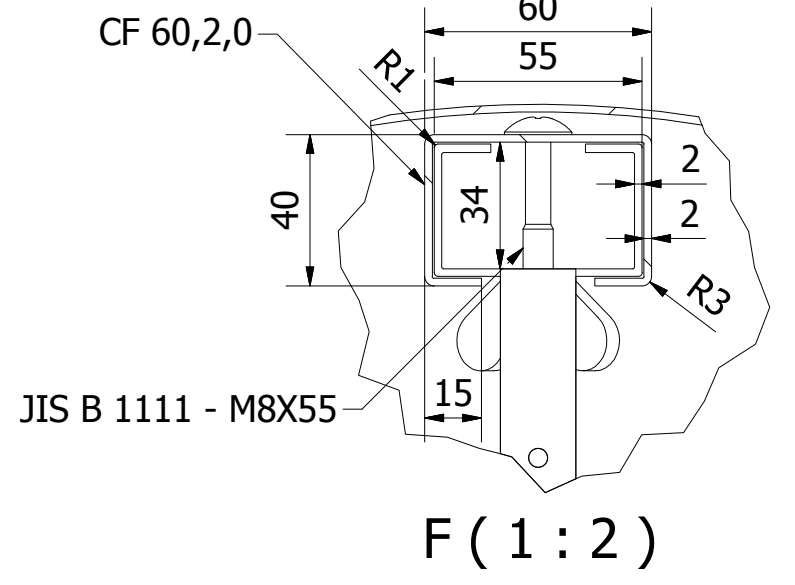

Designed by Mauricio Gonzalez	Checked by	Approved by	Date	Date 17/03/2014
CARRITO TIGO			PLANO BASE	Sheet 1 / 3
			Edition	

D-D (1:8)

JIS B 1185 - M10

H (1:4)

JIS B 1111 - M8X55

F (1:2)

E-E (1:8)

Designed by Mauricio Gonzalez	Checked by	Approved by	Date	Date 17/03/2014	
CARRITO TIGO					
PLANO BASE			Edition	Sheet 2 / 3	

Designed by Mauricio Gonzalez	Checked by	Approved by	Date	Date 17/03/2014
			CARRITO TIGO	
			PLANO BASE	Edition Sheet 3 / 3