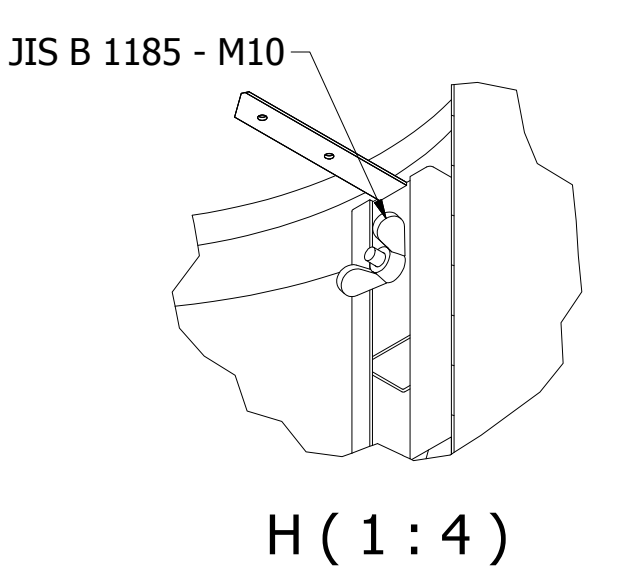

Designed by Mauricio Gonzalez	Checked by	Approved by	Date	Date 17/03/2014
CARRITO TIGO			PLANO BASE	Sheet 1 / 3
			Edition	

D-D (1:8)

JIS B 1185 - M10

H (1:4)

JIS B 1111 - M8X55

F (1:2)

E-E (1:8)

Designed by Mauricio Gonzalez	Checked by	Approved by	Date	Date 17/03/2014	
CARRITO TIGO					
PLANO BASE			Edition	Sheet 2 / 3	