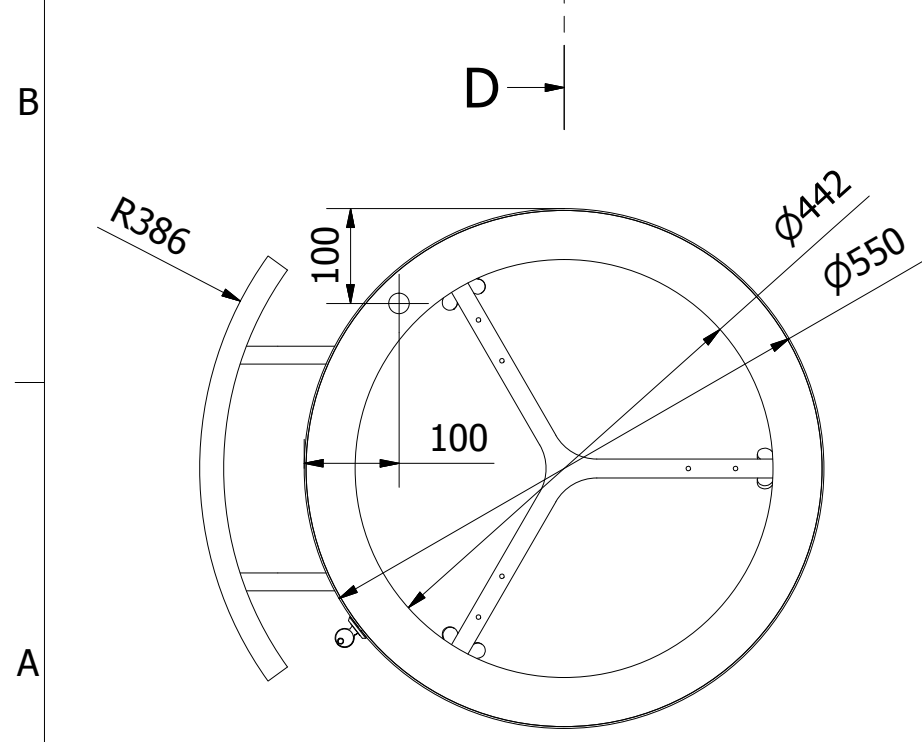

Designed by Mauricio Gonzalez	Checked by	Approved by	Date	Date 17/03/2014
CARRITO TIGO			PLANO BASE	Sheet 1 / 3
			Edition	

D-D (1:8)

JIS B 1185 - M10

H (1:4)

JIS B 1111 - M8X55

F (1:2)

E-E (1:8)

Designed by Mauricio Gonzalez	Checked by	Approved by	Date	Date 17/03/2014	
CARRITO TIGO					
PLANO BASE			Edition	Sheet 2 / 3	

Designed by Mauricio Gonzalez	Checked by	Approved by	Date	Date 17/03/2014
			CARRITO TIGO	
			PLANO BASE	Edition Sheet 3 / 3