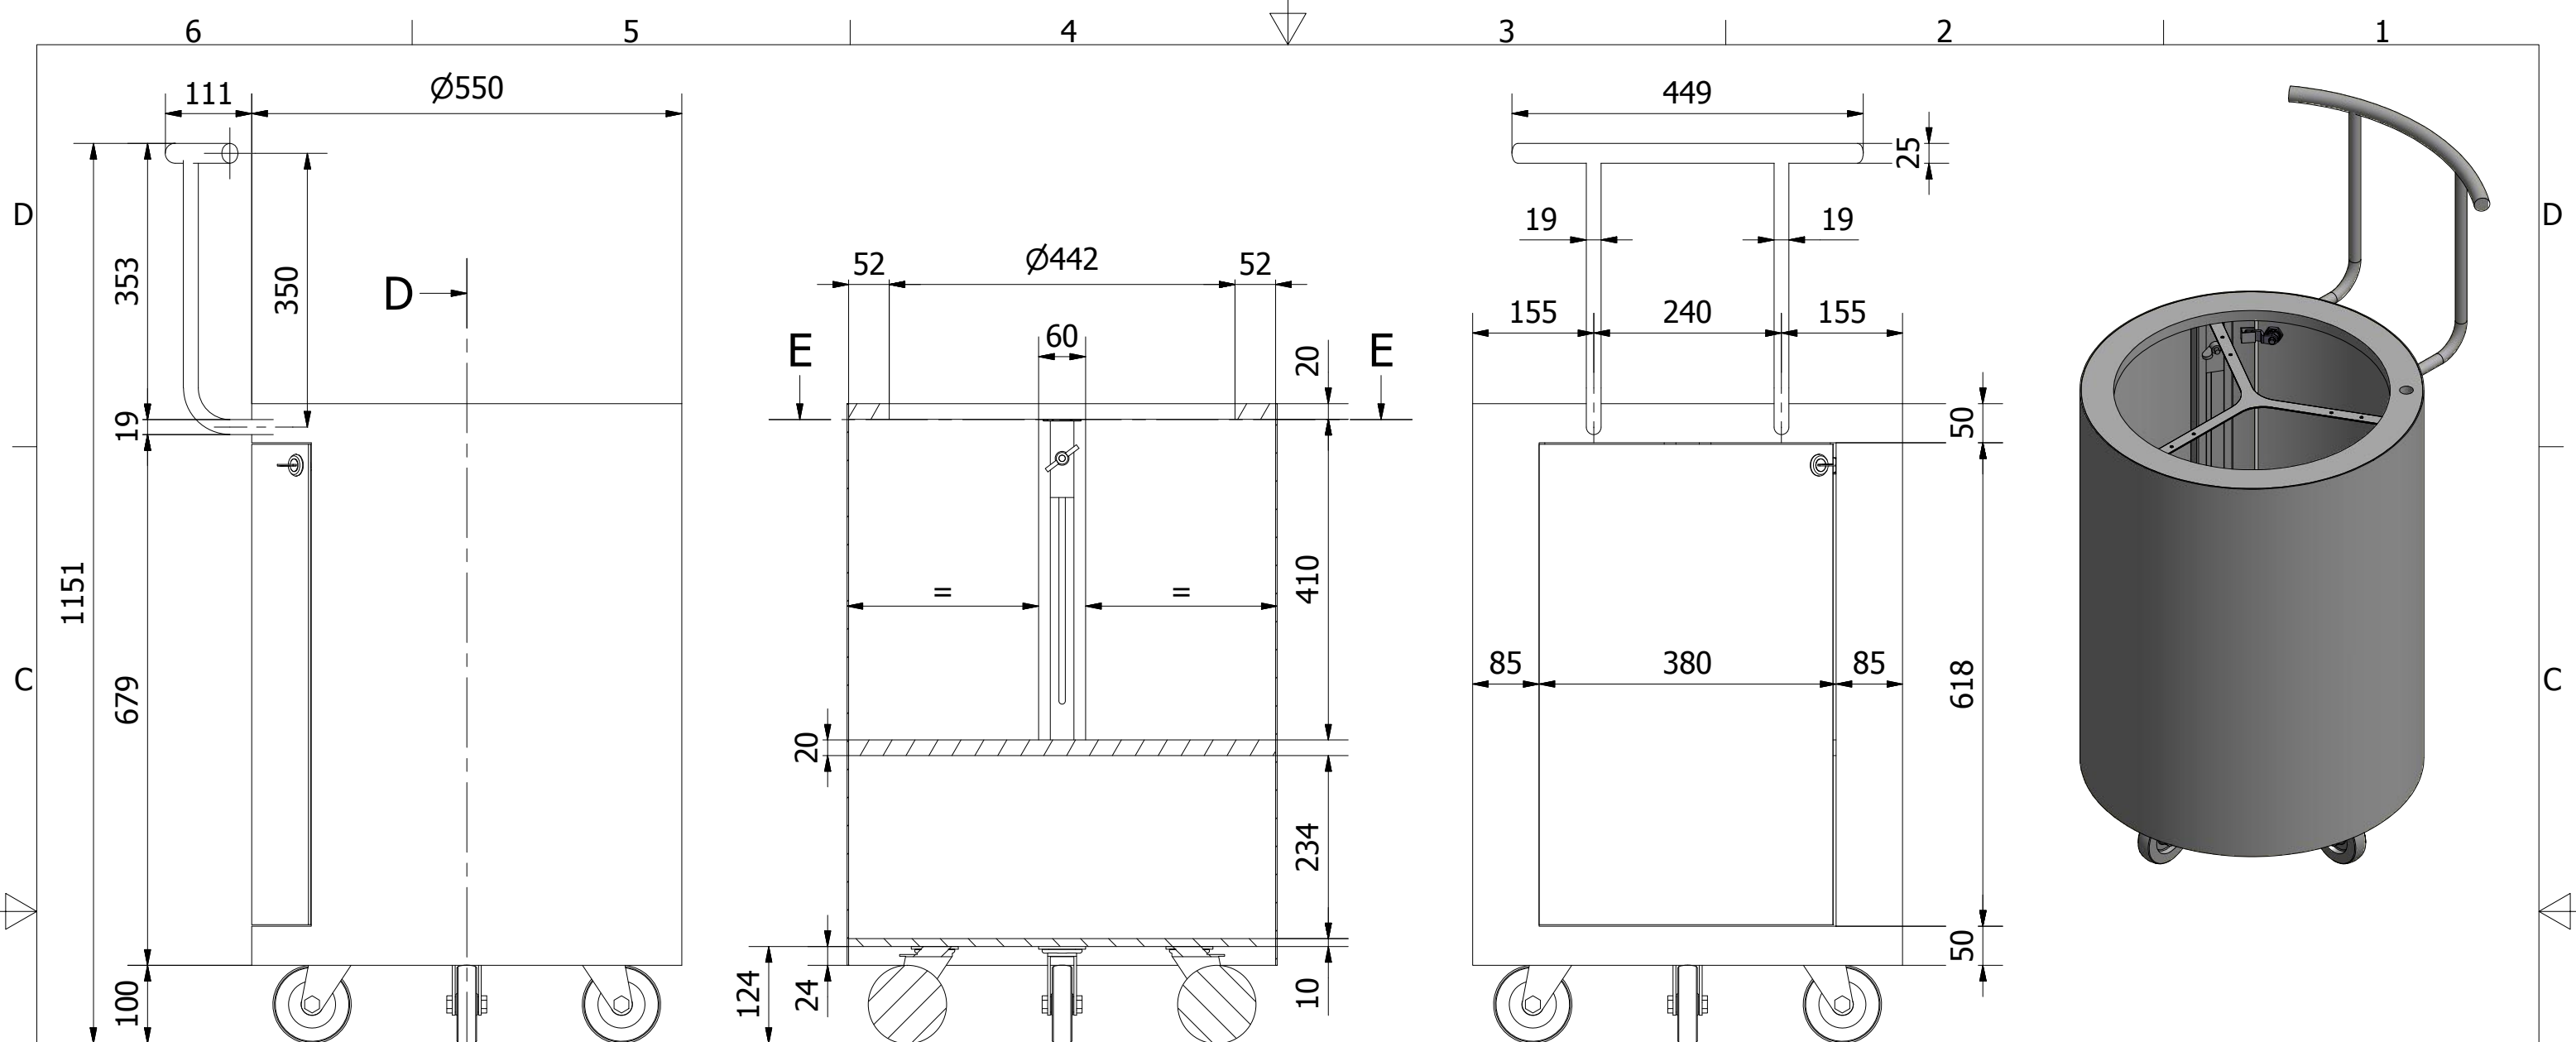

Designed by Mauricio Gonzalez	Checked by	Approved by	Date	Date 17/03/2014
CARRITO TIGO			PLANO BASE	Sheet 1 / 3
			Edition	

D-D (1:8)

JIS B 1185 - M10

H (1:4)

JIS B 1111 - M8X55

F (1:2)

E-E (1:8)

Designed by Mauricio Gonzalez	Checked by	Approved by	Date	Date 17/03/2014	
CARRITO TIGO					
PLANO BASE			Edition	Sheet 2 / 3	

Designed by Mauricio Gonzalez	Checked by	Approved by	Date	Date 17/03/2014
			CARRITO TIGO	
			PLANO BASE	Edition Sheet 3 / 3