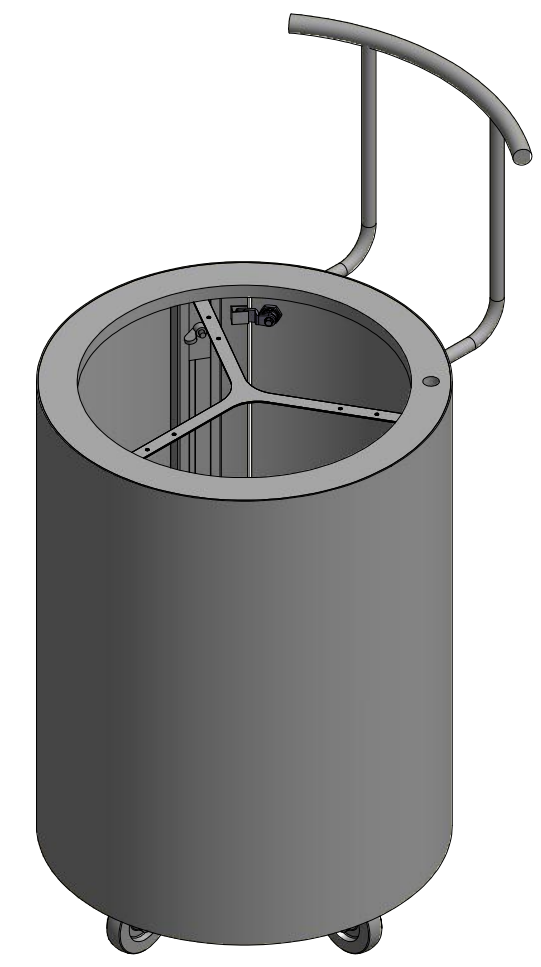

Designed by Mauricio Gonzalez	Checked by	Approved by	Date	Date 17/03/2014
CARRITO TIGO			PLANO BASE	Sheet 1 / 3
			Edition	

D-D (1:8)

JIS B 1185 - M10

H (1:4)

JIS B 1111 - M8X55

F (1:2)

E-E (1:8)

Designed by Mauricio Gonzalez	Checked by	Approved by	Date	Date 17/03/2014	
CARRITO TIGO					
PLANO BASE			Edition	Sheet 2 / 3	

Designed by Mauricio Gonzalez	Checked by	Approved by	Date	Date 17/03/2014
			CARRITO TIGO	
			PLANO BASE	Edition Sheet 3 / 3