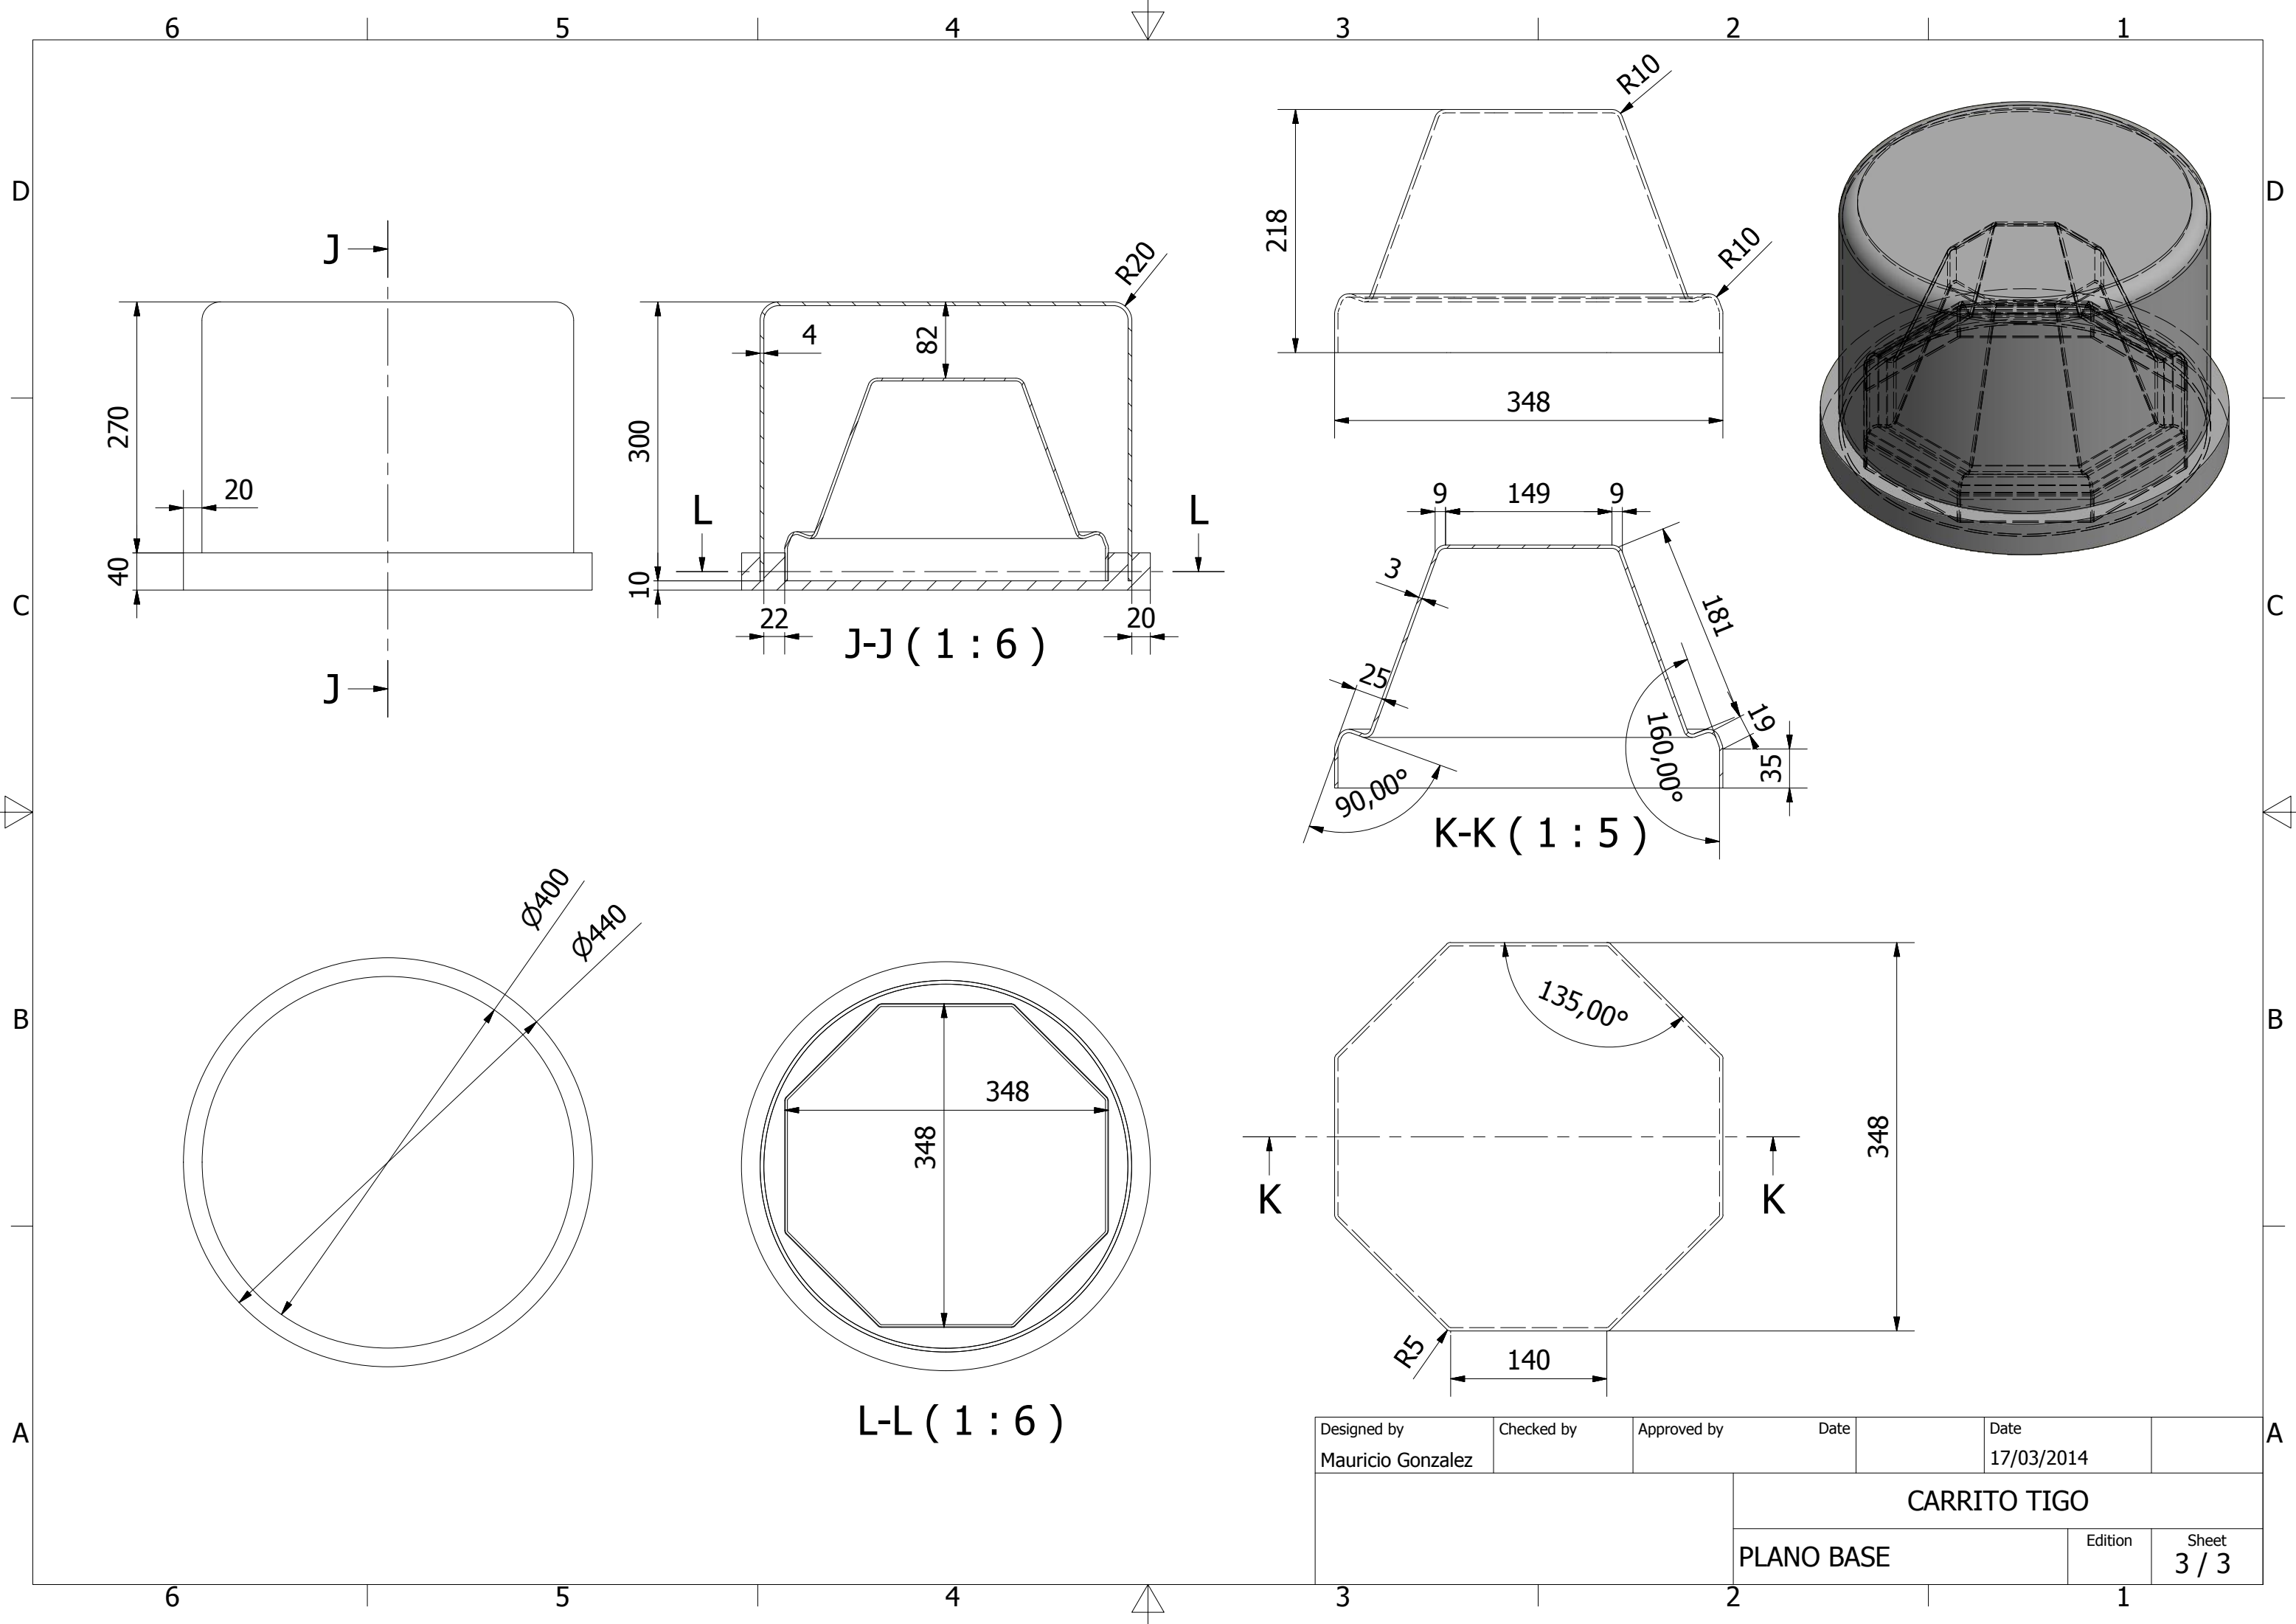

Designed by Mauricio Gonzalez	Checked by	Approved by	Date	Date 17/03/2014
CARRITO TIGO			PLANO BASE	Sheet 1 / 3
			Edition	

D-D (1:8)

JIS B 1185 - M10

H (1:4)

JIS B 1111 - M8X55

F (1:2)

E-E (1:8)

Designed by Mauricio Gonzalez	Checked by	Approved by	Date	Date 17/03/2014	
CARRITO TIGO					
PLANO BASE			Edition	Sheet 2 / 3	

Designed by Mauricio Gonzalez	Checked by	Approved by	Date	Date 17/03/2014
			CARRITO TIGO	
			PLANO BASE	Edition Sheet 3 / 3