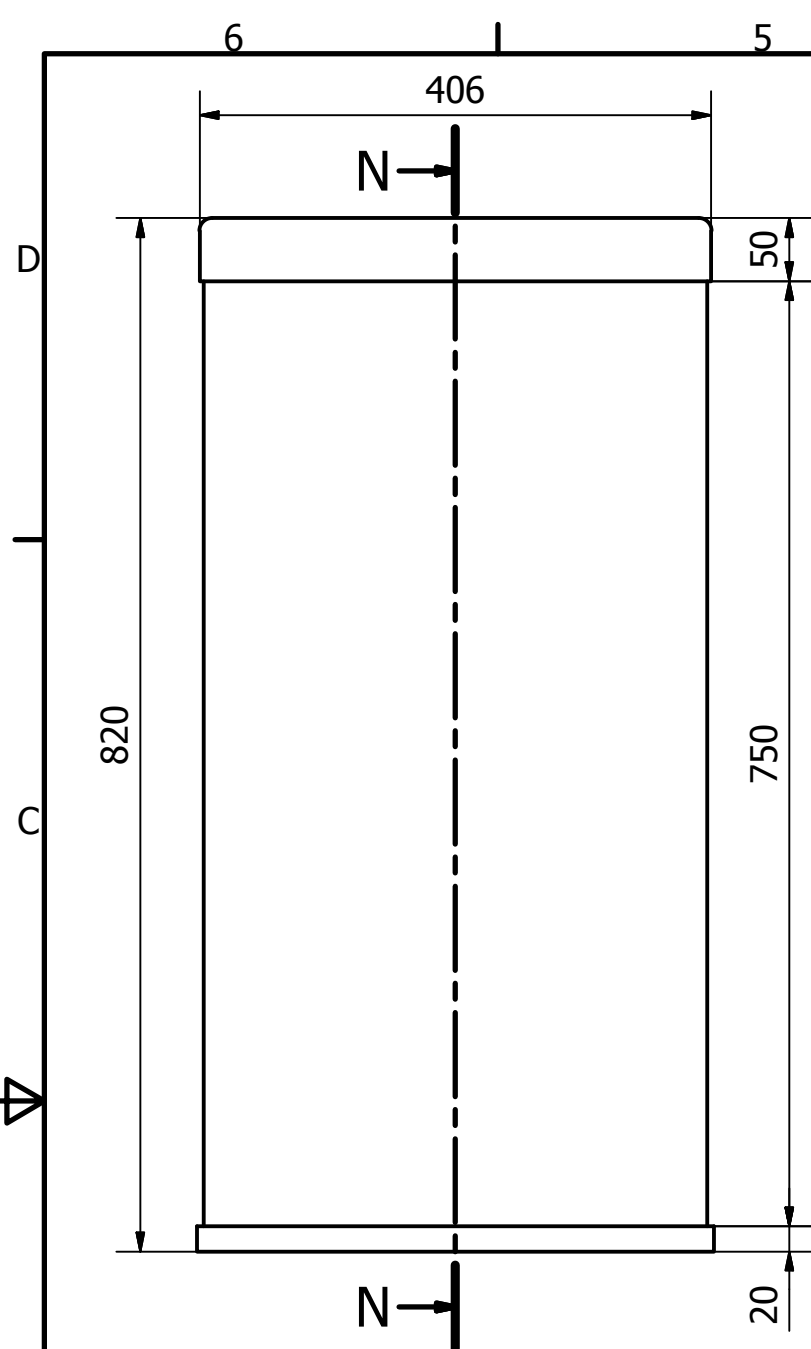

G (1 : 2)

Designed by Mauricio Gonzalez	Checked by	Approved by	Date	Date 14/03/2014
360			TIGO VITRINA	
VITRINA			Edition	Sheet 1 / 3

Designed by Mauricio Gonzalez	Checked by	Approved by	Date	Date 14/03/2014
360			TIGO VITRINA	
			VITRINA	Sheet 2 / 3