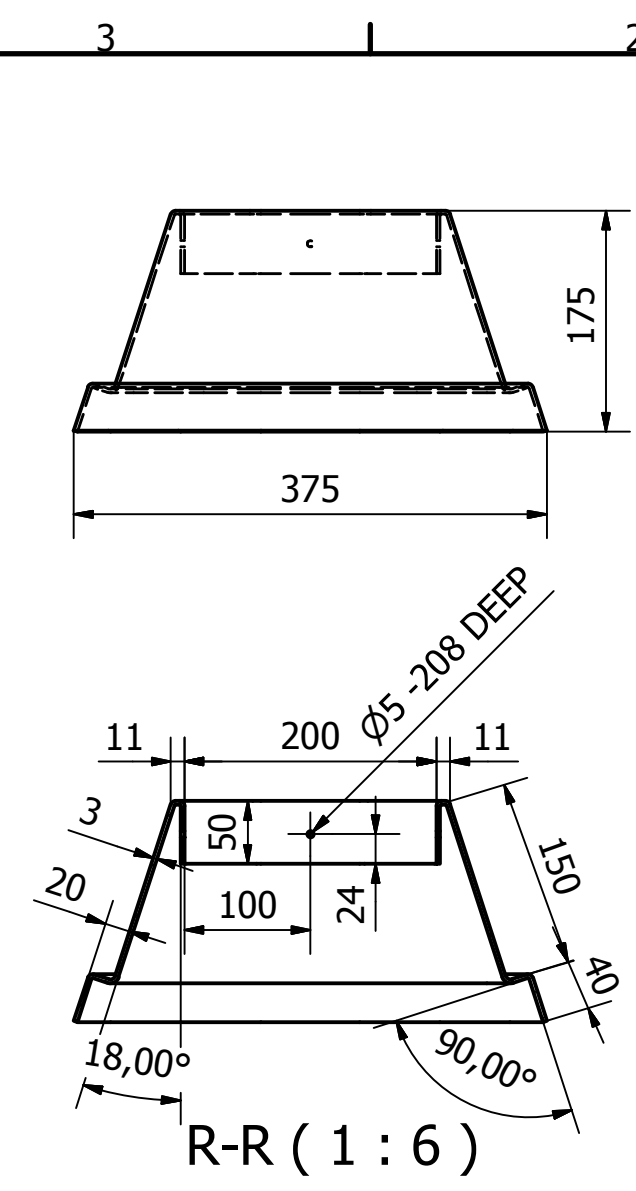

G (1 : 2)

Designed by Mauricio Gonzalez	Checked by	Approved by	Date	Date 14/03/2014
360			TIGO VITRINA	
VITRINA			Edition	Sheet 1 / 3

Designed by Mauricio Gonzalez	Checked by	Approved by	Date	Date 14/03/2014
360			TIGO VITRINA	
			VITRINA	Sheet 2 / 3