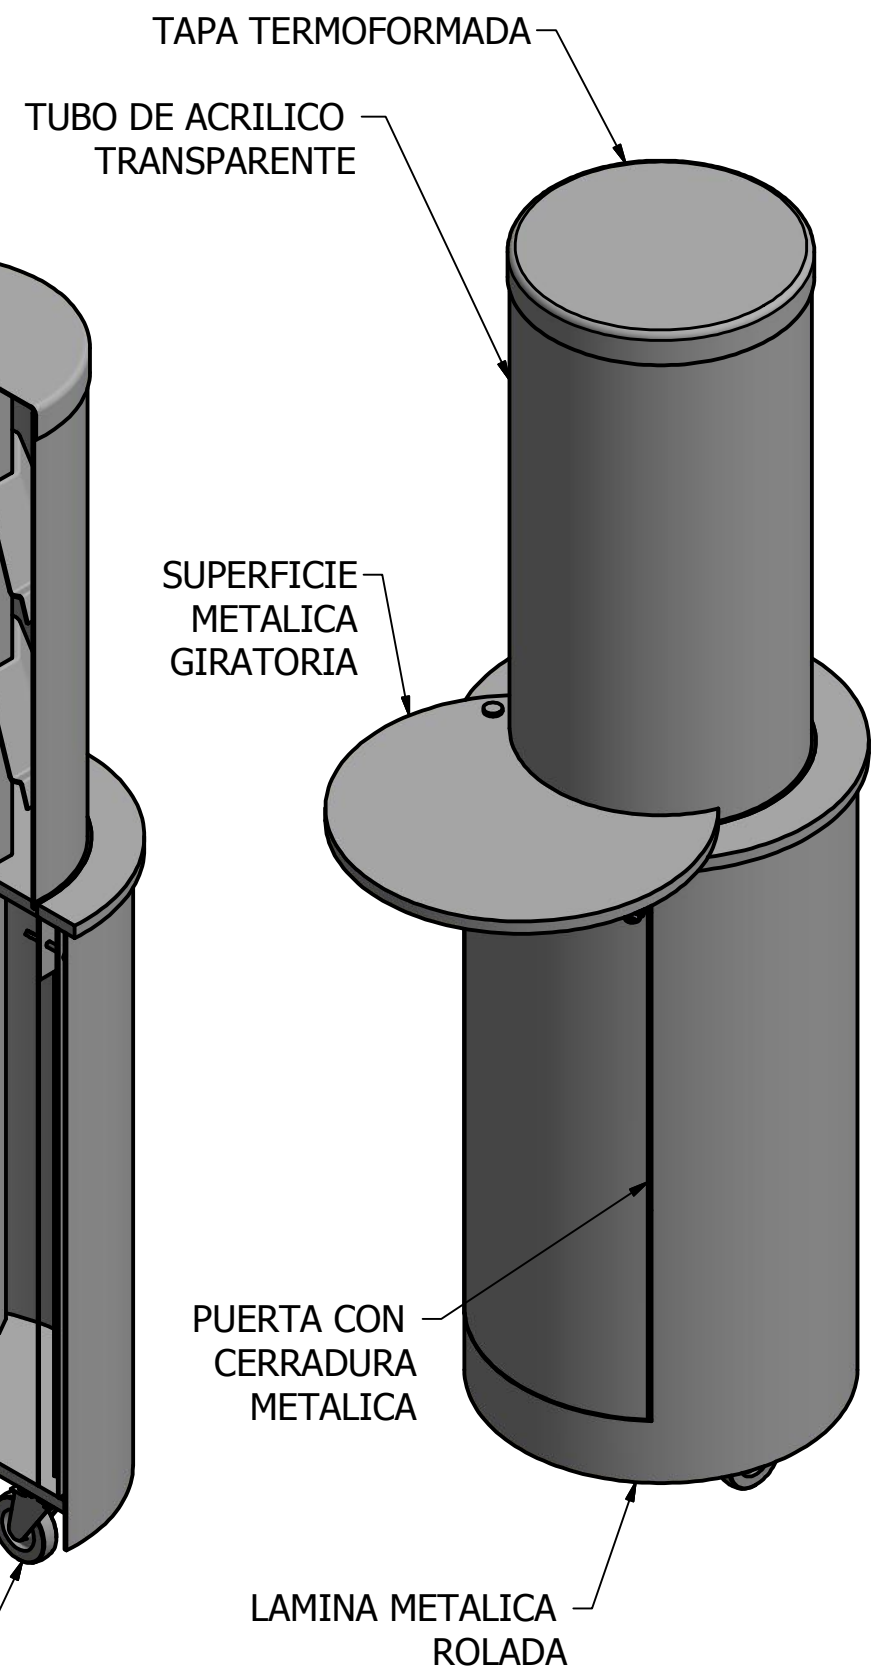

G (1 : 2)

Designed by Mauricio Gonzalez	Checked by	Approved by	Date	Date 14/03/2014
360			TIGO VITRINA	
VITRINA			Edition	Sheet 1 / 3

Designed by Mauricio Gonzalez	Checked by	Approved by	Date	Date 14/03/2014
360			TIGO VITRINA	
			VITRINA	Sheet 2 / 3