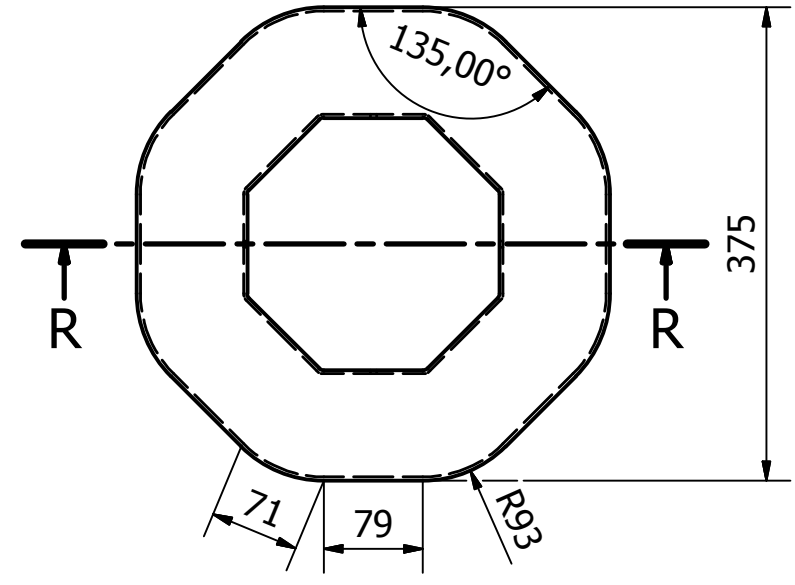

G (1 : 2)

Designed by Mauricio Gonzalez	Checked by	Approved by	Date	Date 14/03/2014
360			TIGO VITRINA	
VITRINA			Edition	Sheet 1 / 3

Designed by Mauricio Gonzalez	Checked by	Approved by	Date	Date 14/03/2014
360			TIGO VITRINA	
			VITRINA	Sheet 2 / 3