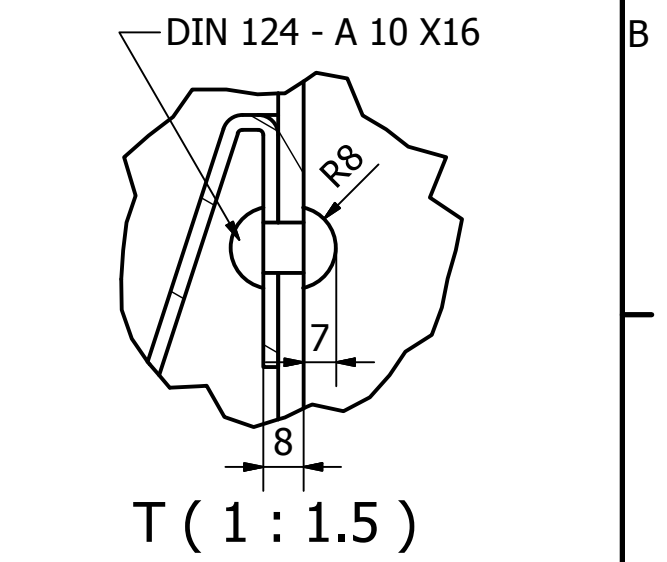

G (1 : 2)

Designed by Mauricio Gonzalez	Checked by	Approved by	Date	Date 14/03/2014
360			TIGO VITRINA	
VITRINA			Edition	Sheet 1 / 3

Designed by Mauricio Gonzalez	Checked by	Approved by	Date	Date 14/03/2014
360			TIGO VITRINA	
			VITRINA	Sheet 2 / 3