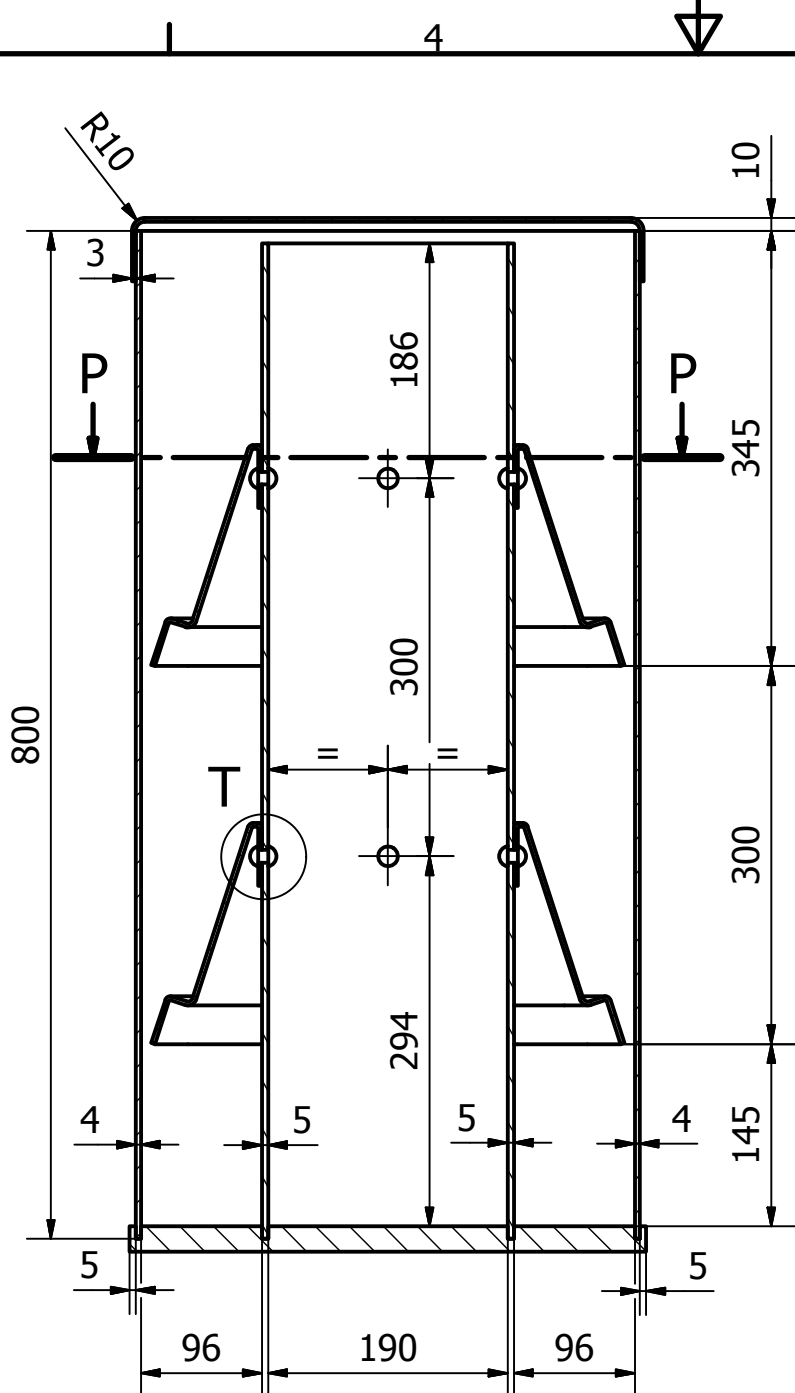

G (1 : 2)

Designed by Mauricio Gonzalez	Checked by	Approved by	Date	Date 14/03/2014
360			TIGO VITRINA	
VITRINA			Edition	Sheet 1 / 3

Designed by Mauricio Gonzalez	Checked by	Approved by	Date	Date 14/03/2014
360			TIGO VITRINA	
			VITRINA	Sheet 2 / 3