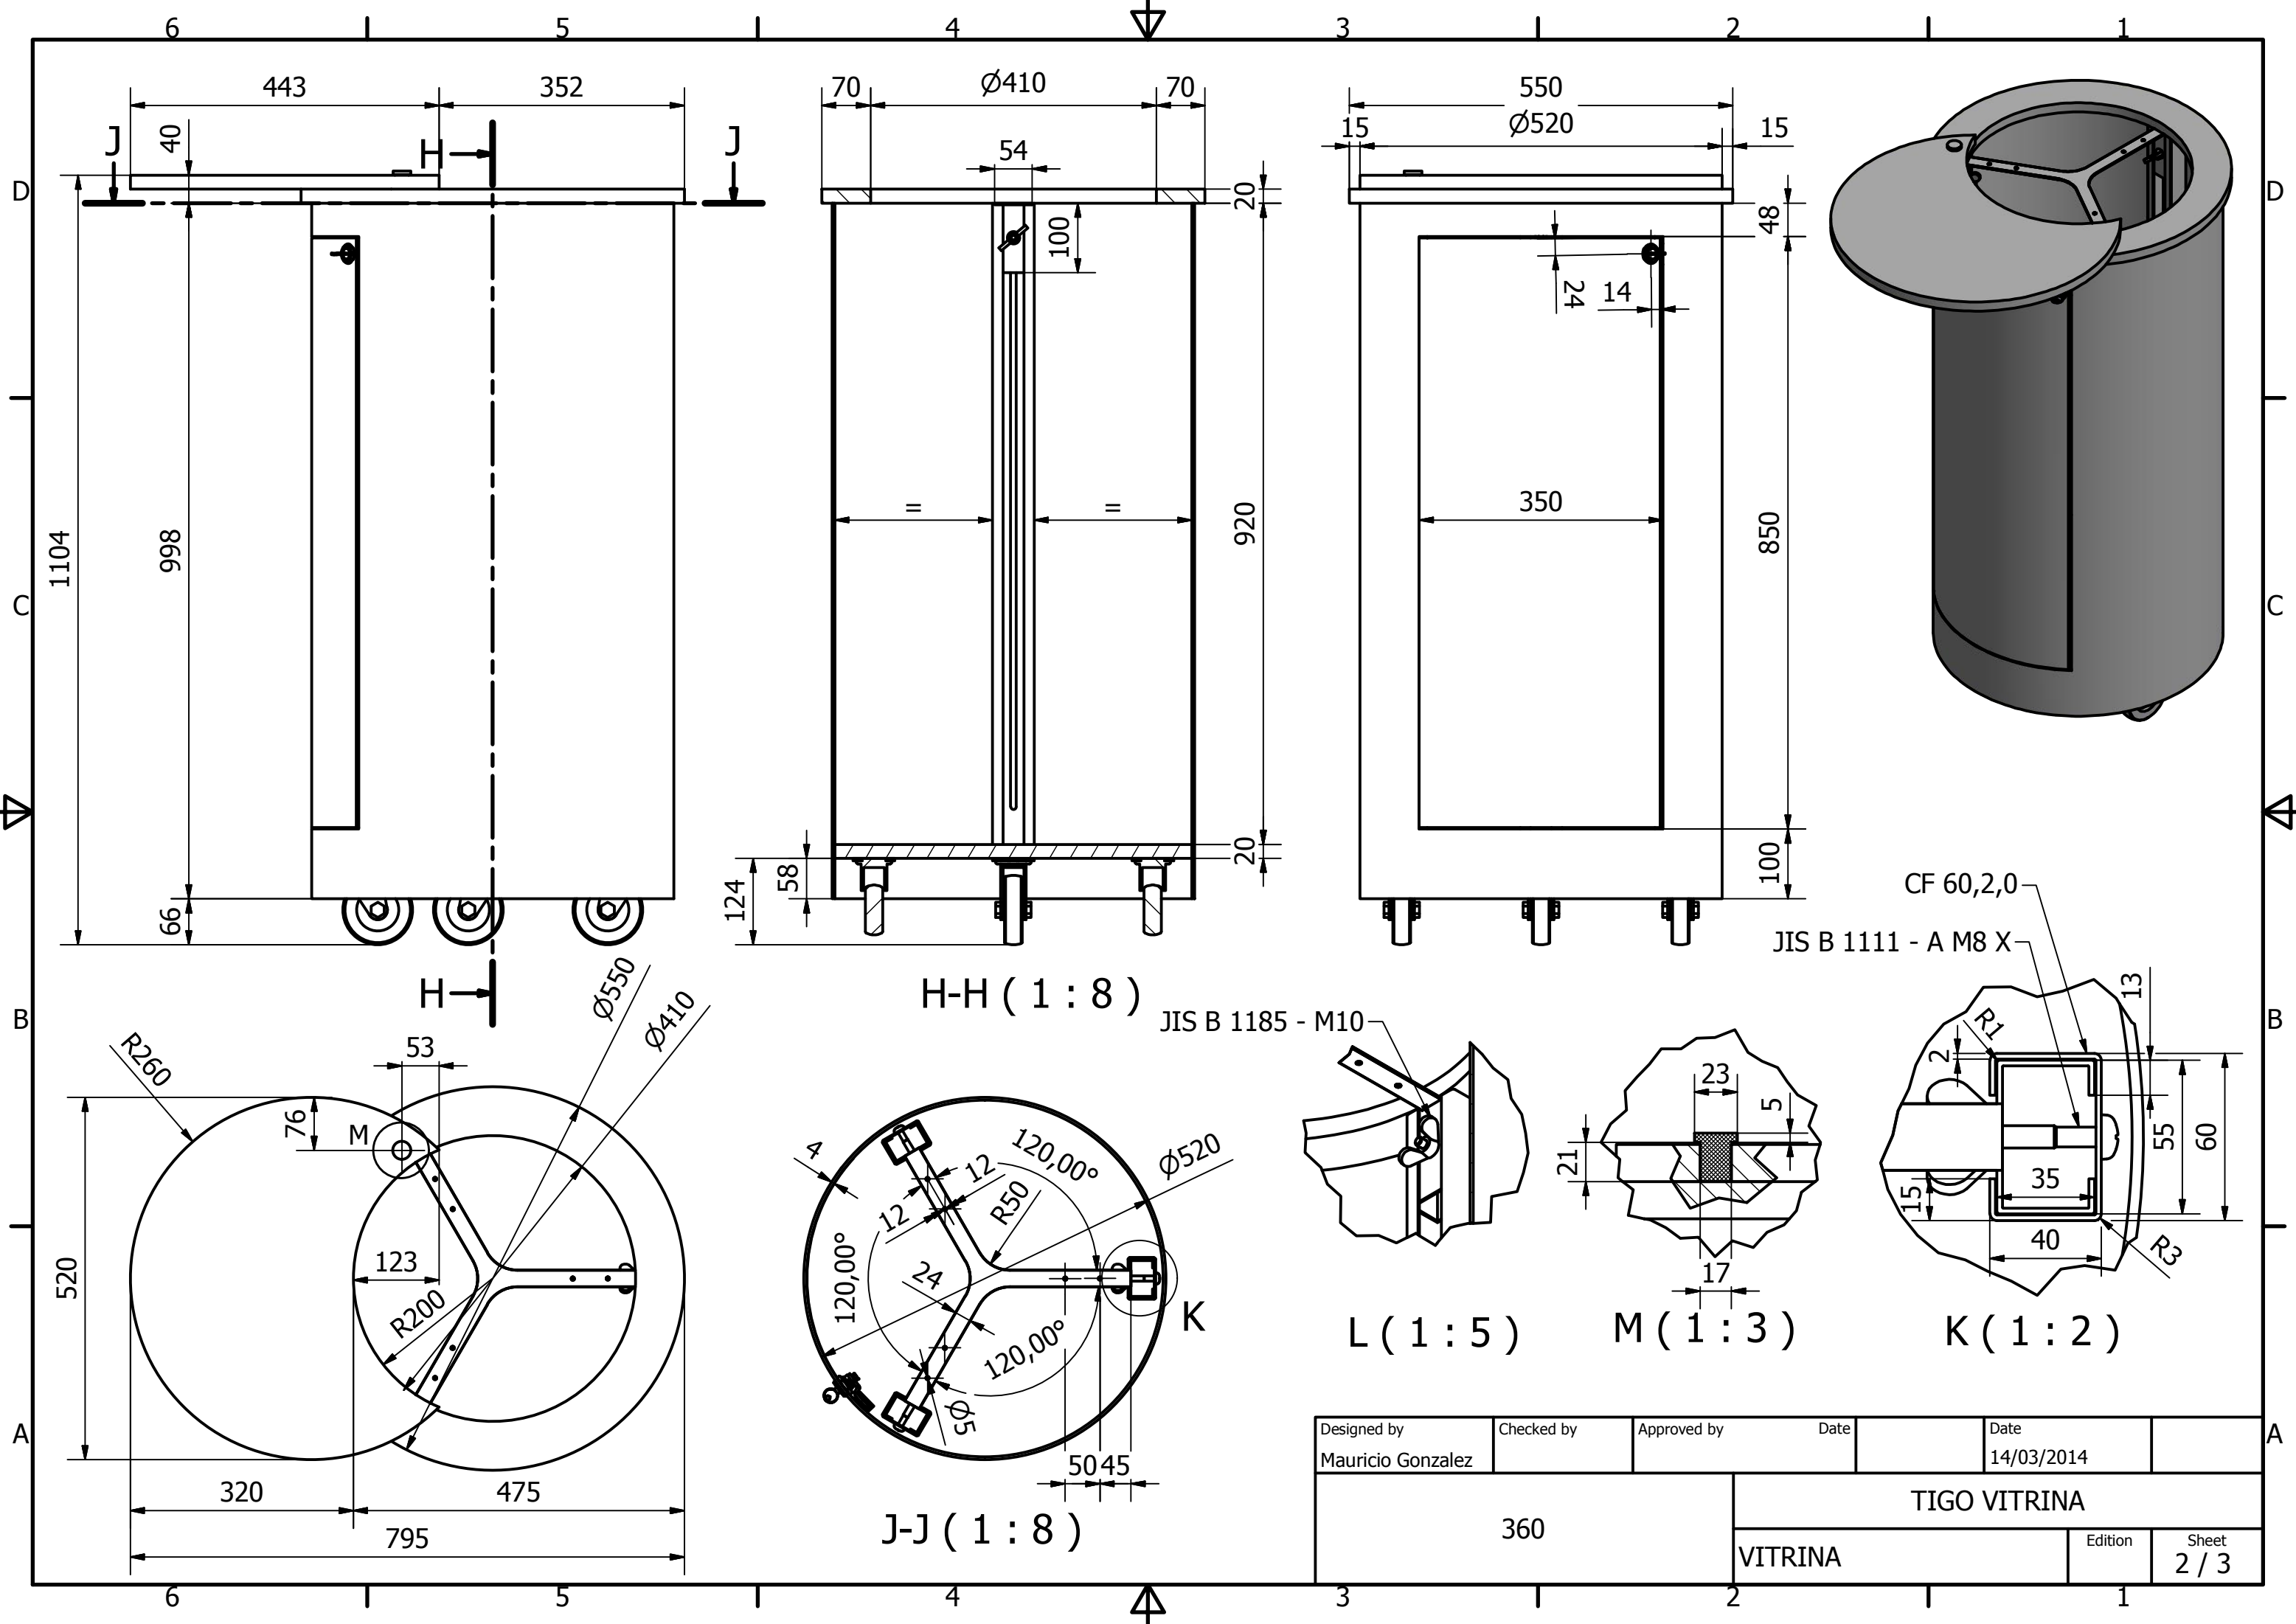

G (1 : 2)

Designed by Mauricio Gonzalez	Checked by	Approved by	Date	Date 14/03/2014
360			TIGO VITRINA	
VITRINA			Edition	Sheet 1 / 3

Designed by Mauricio Gonzalez	Checked by	Approved by	Date	Date 14/03/2014
360			TIGO VITRINA	
			VITRINA	Sheet 2 / 3

Designed by Mauricio Gonzalez	Checked by	Approved by	Date	Date 14/03/2014
360			TIGO VITRINA	
VITRINA			Edition	Sheet 3 / 3