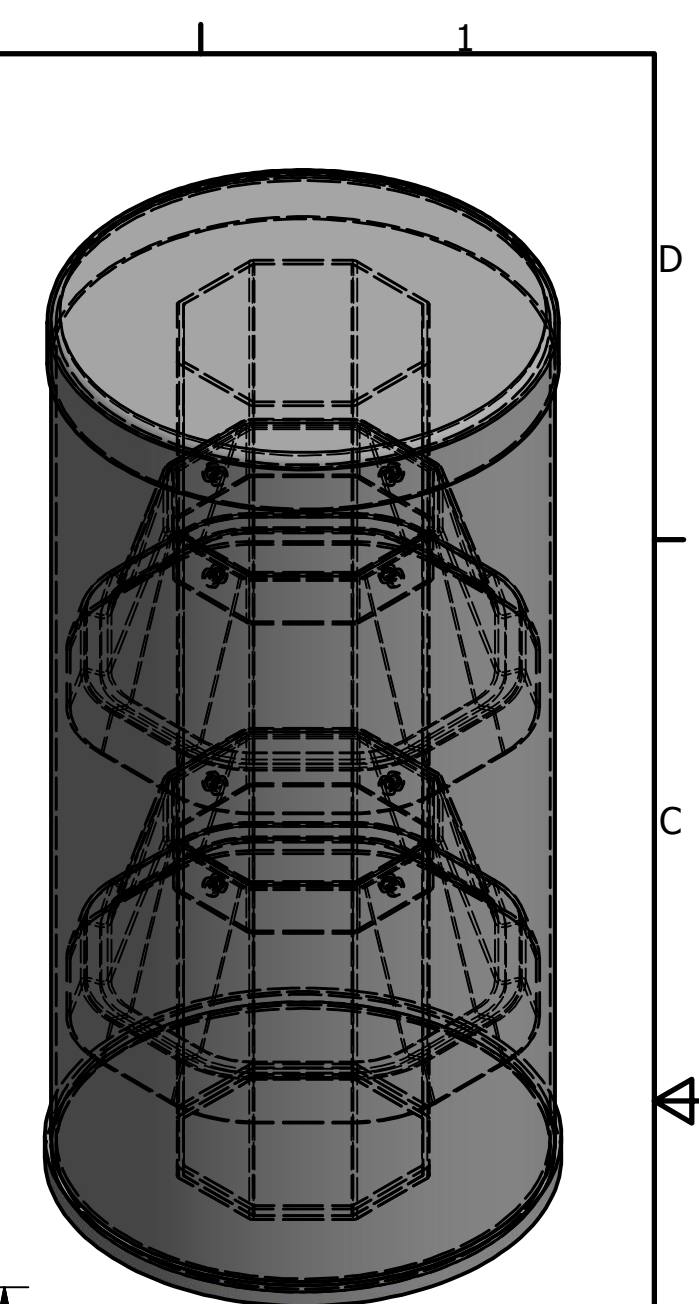

G (1 : 2)

Designed by Mauricio Gonzalez	Checked by	Approved by	Date	Date 14/03/2014
360			TIGO VITRINA	
VITRINA			Edition	Sheet 1 / 3

Designed by Mauricio Gonzalez	Checked by	Approved by	Date	Date 14/03/2014
360			TIGO VITRINA	
			VITRINA	Sheet 2 / 3