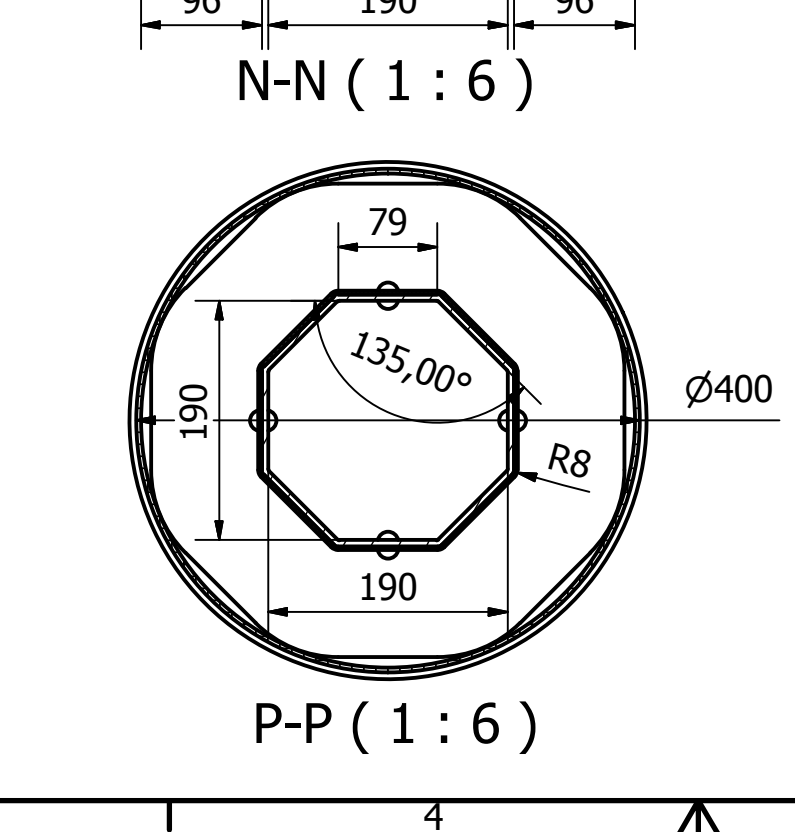

G (1 : 2)

Designed by Mauricio Gonzalez	Checked by	Approved by	Date	Date 14/03/2014
360			TIGO VITRINA	
VITRINA			Edition	Sheet 1 / 3

Designed by Mauricio Gonzalez	Checked by	Approved by	Date	Date 14/03/2014
360			TIGO VITRINA	
			VITRINA	Sheet 2 / 3