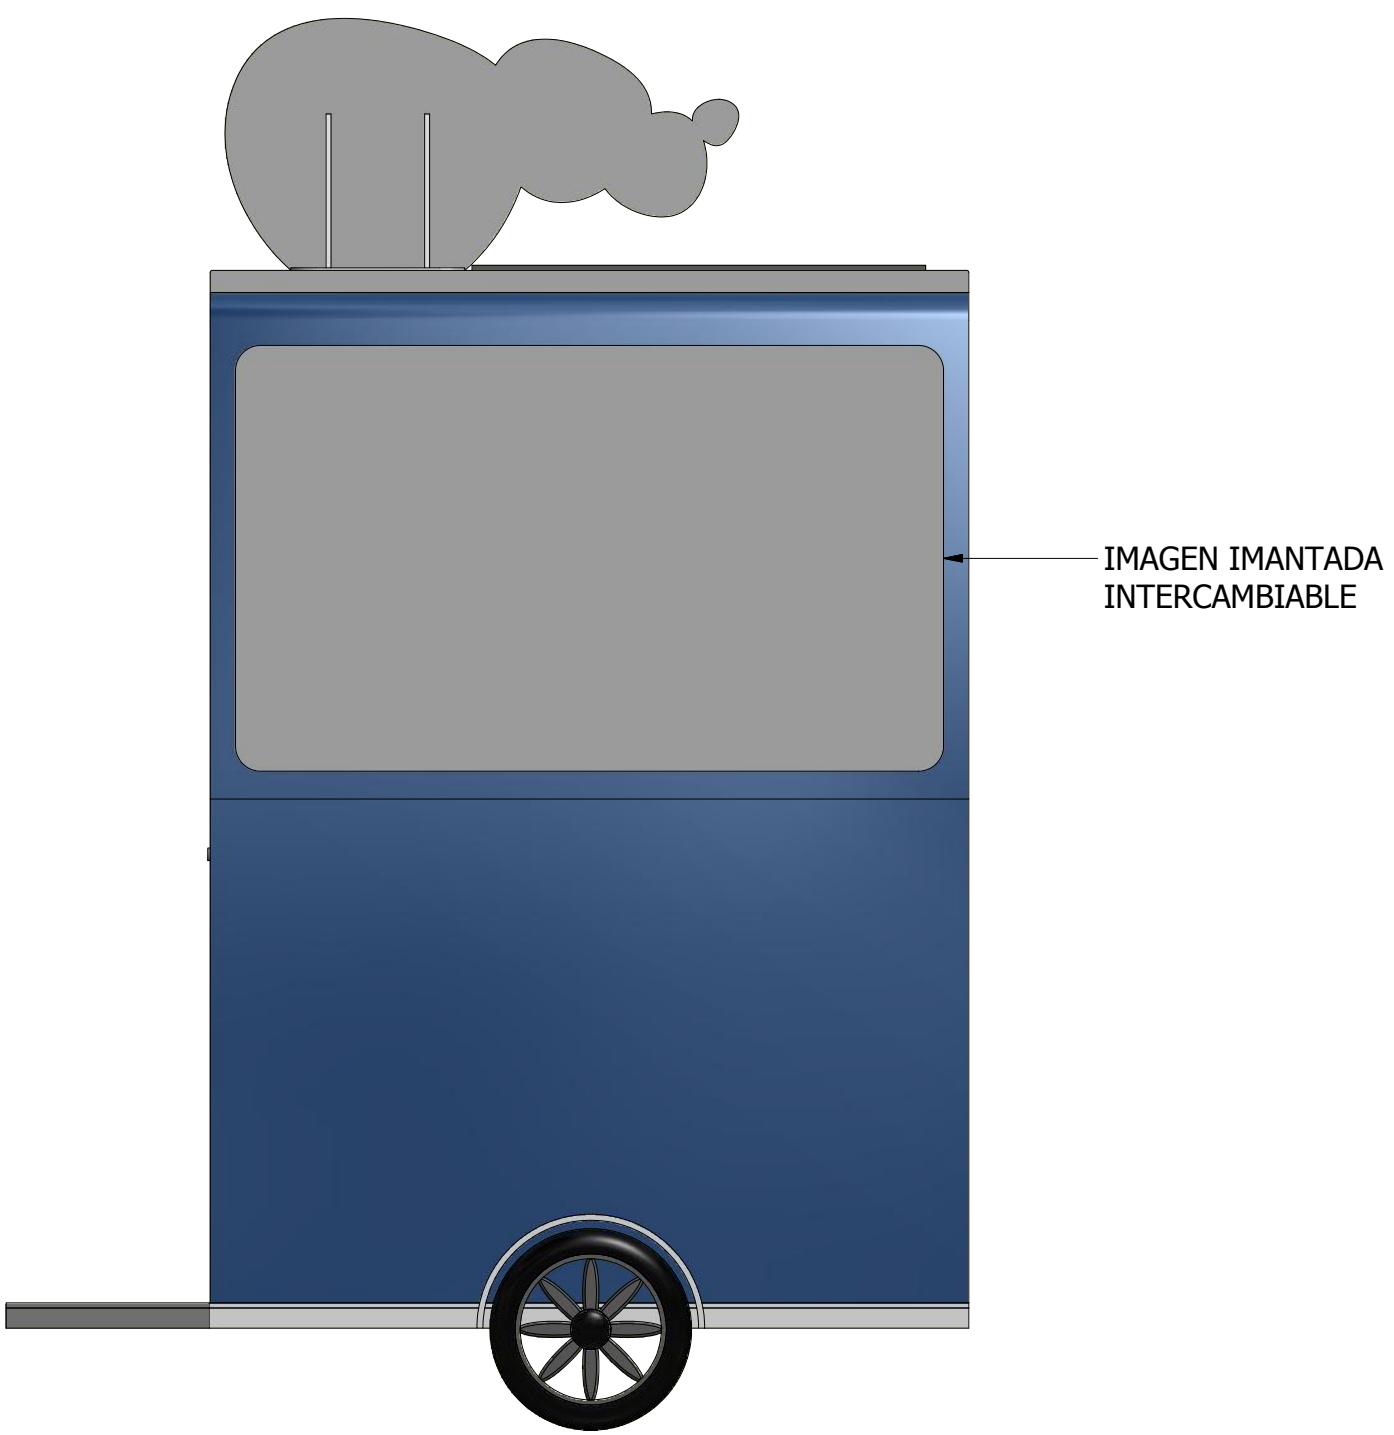

B

B

A

A

DRAWN Mauricio Gonzalez	23/07/2014	360 GRADOS		
CHECKED		TITLE		
QA		TIGO TRAILER		
MFG		SIZE	DWG NO	REV
APPROVED		C	PLANO DESCRIPCION	
		SCALE	SHEET 1 OF 1	

4

3

2