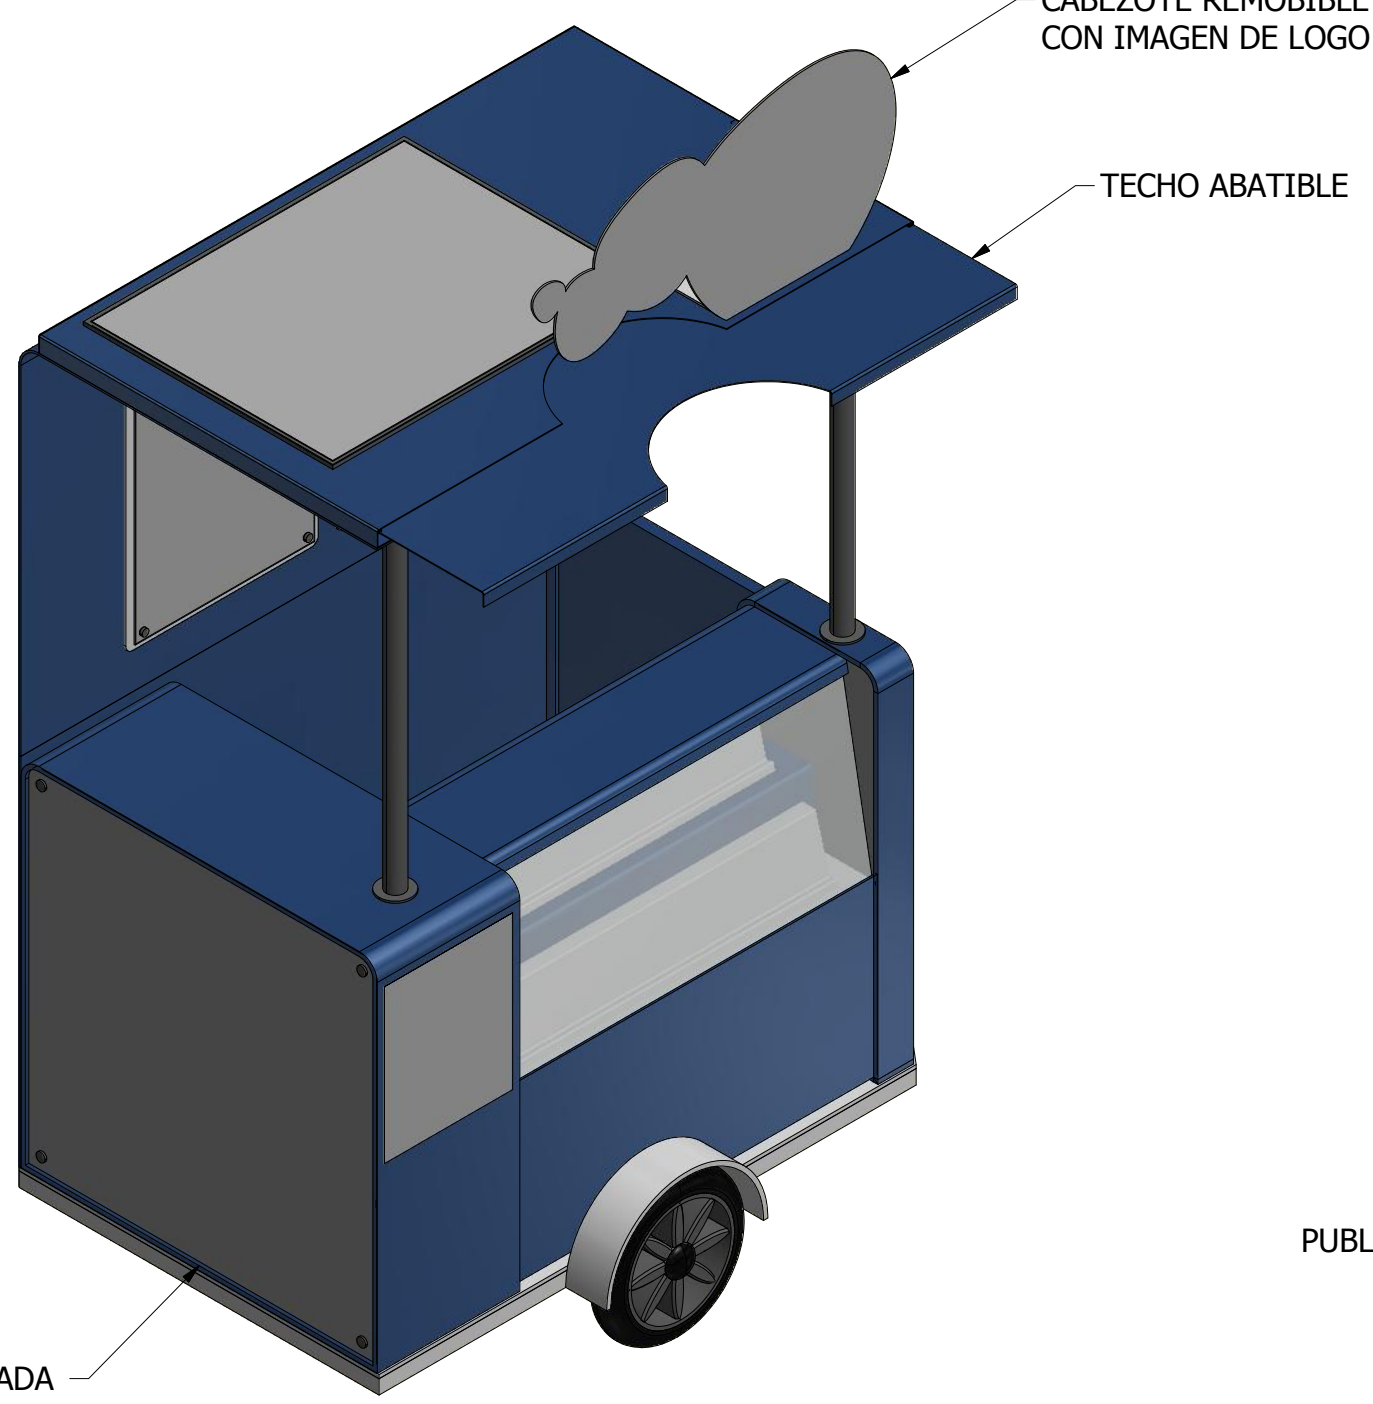

B

B

A

A

DRAWN Mauricio Gonzalez	23/07/2014	360 GRADOS		
CHECKED		TITLE		
QA		TIGO TRAILER		
MFG		SIZE	DWG NO	REV
APPROVED		C	PLANO DESCRIPCION	
		SCALE	SHEET 1 OF 1	

4

3

2