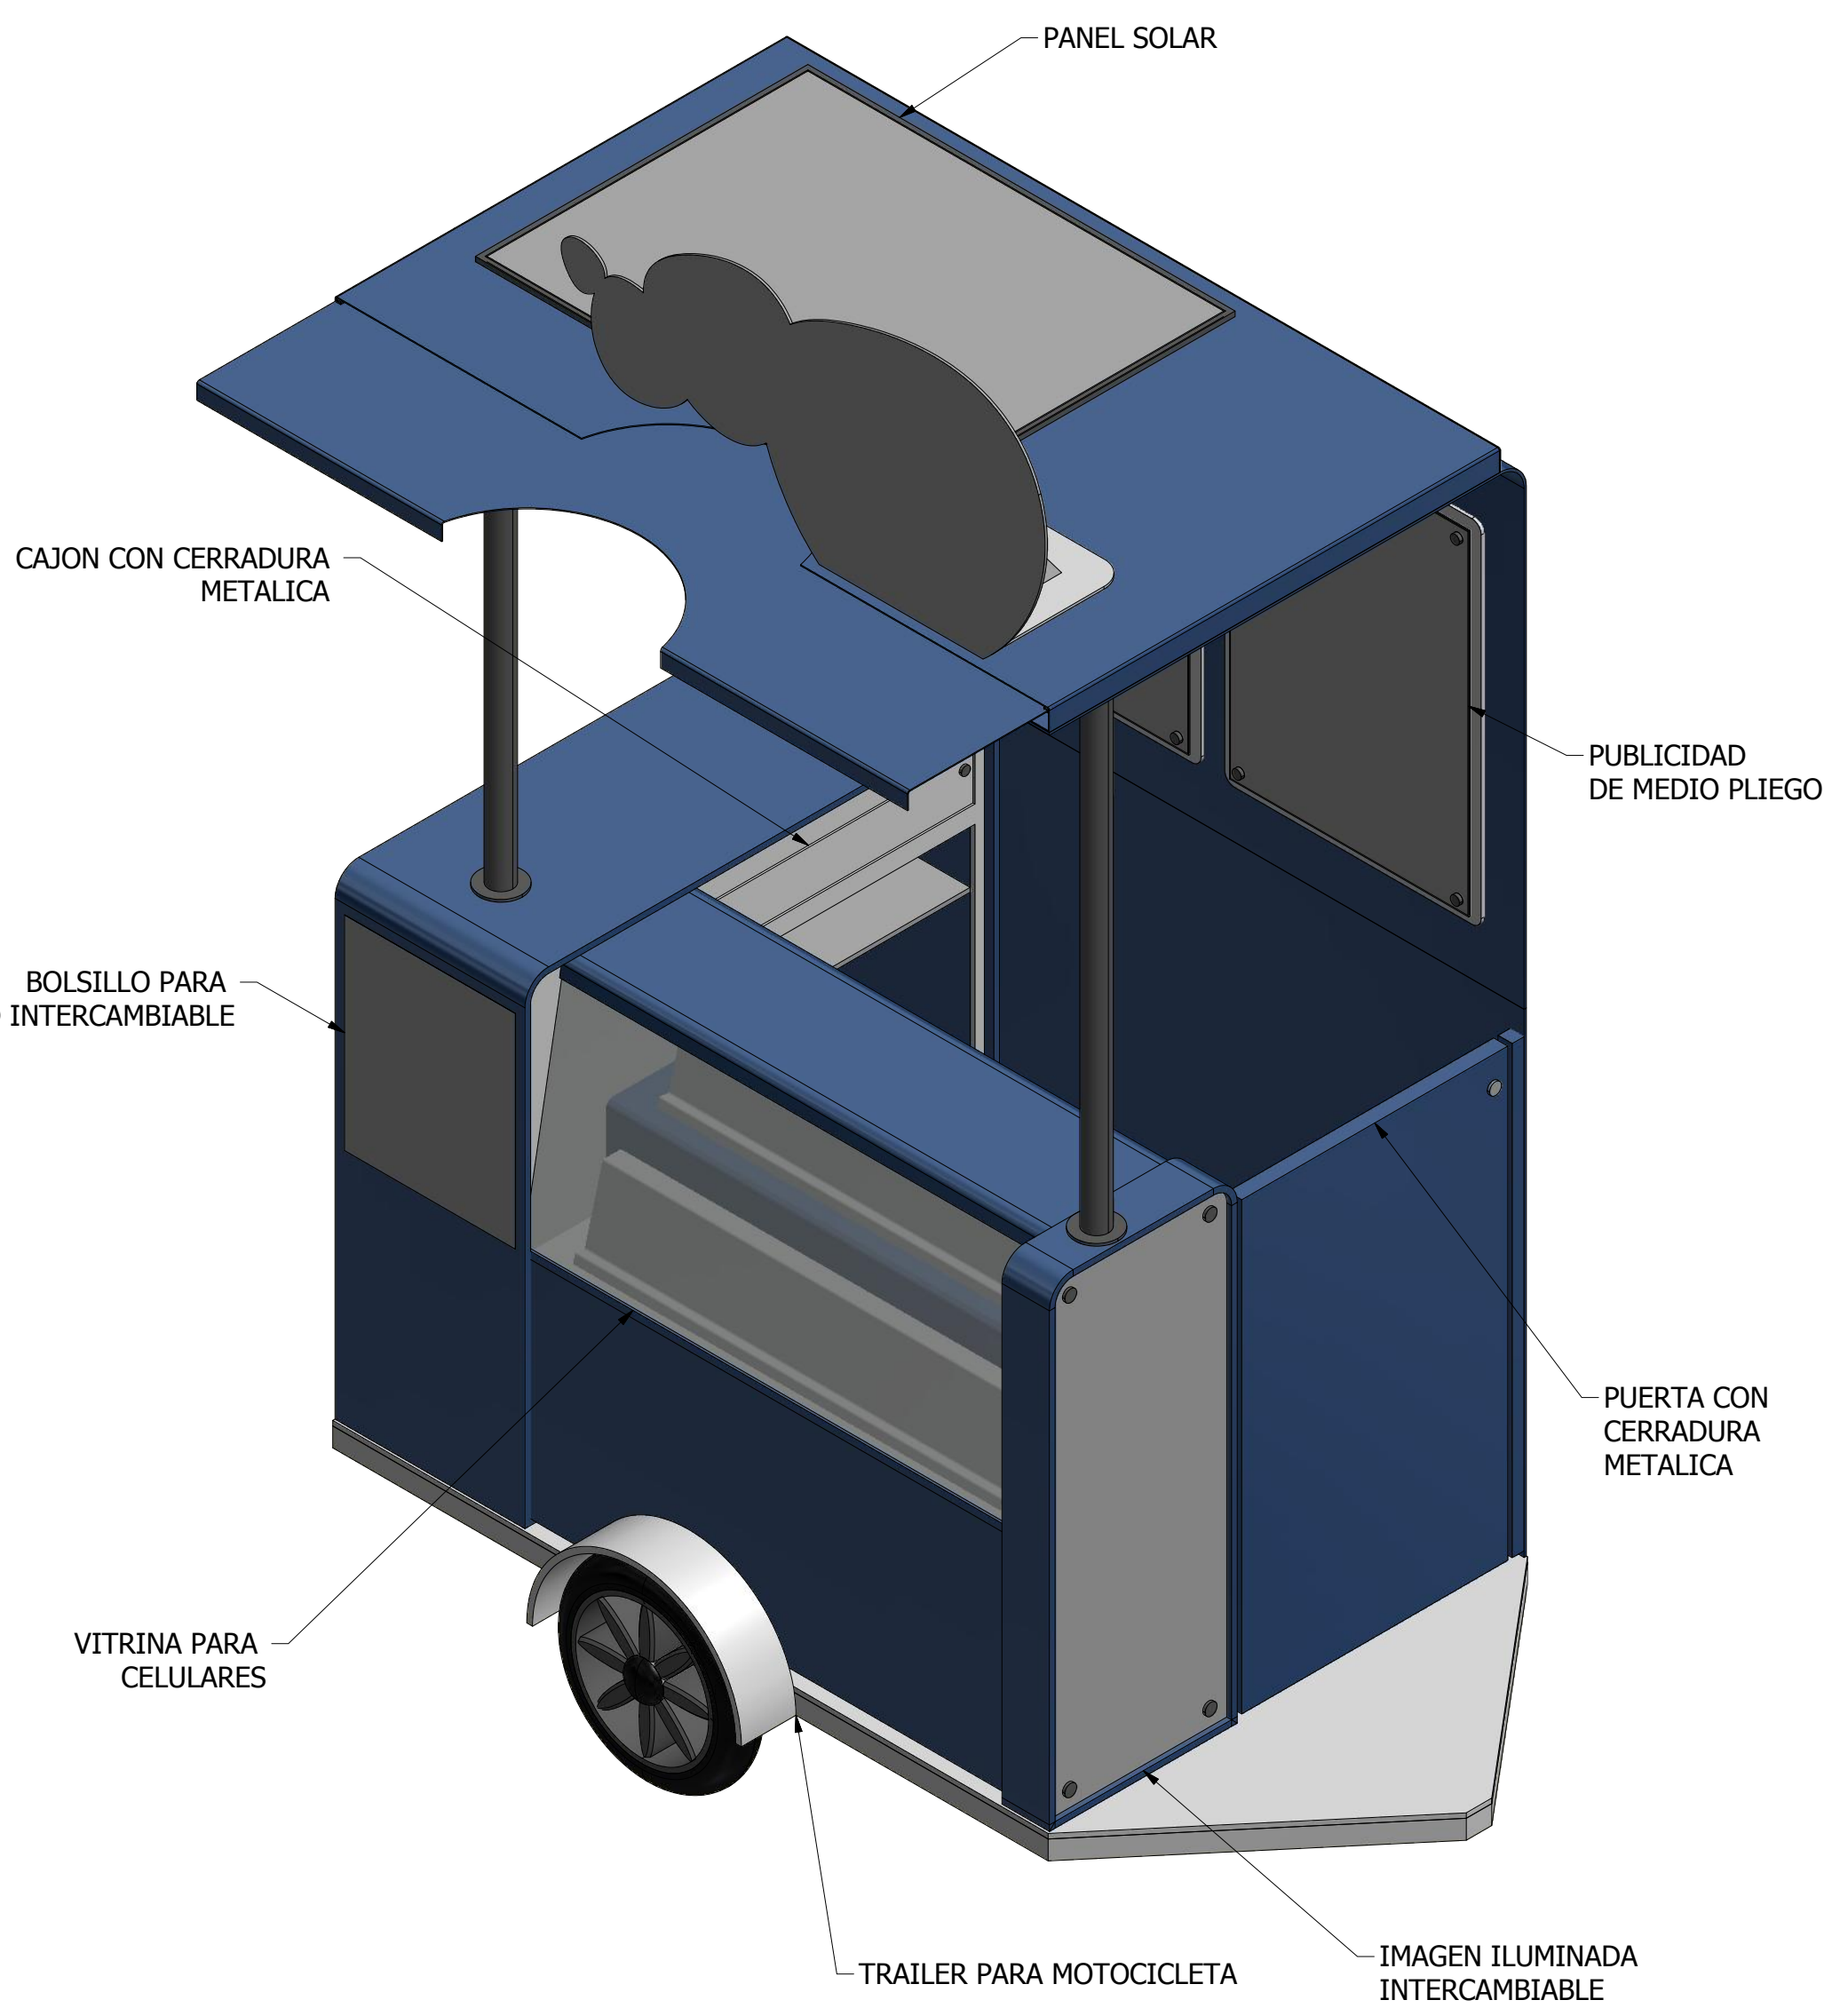

4

3

2

1

D

D

C

C

B

B

A

A

DRAWN Mauricio Gonzalez	23/07/2014	360 GRADOS		
CHECKED		TITLE		
QA		TIGO TRAILER		
MFG		SIZE	DWG NO	REV
APPROVED		C	PLANO DESCRIPCION	
		SCALE	SHEET 1 OF 1	

4

3

2