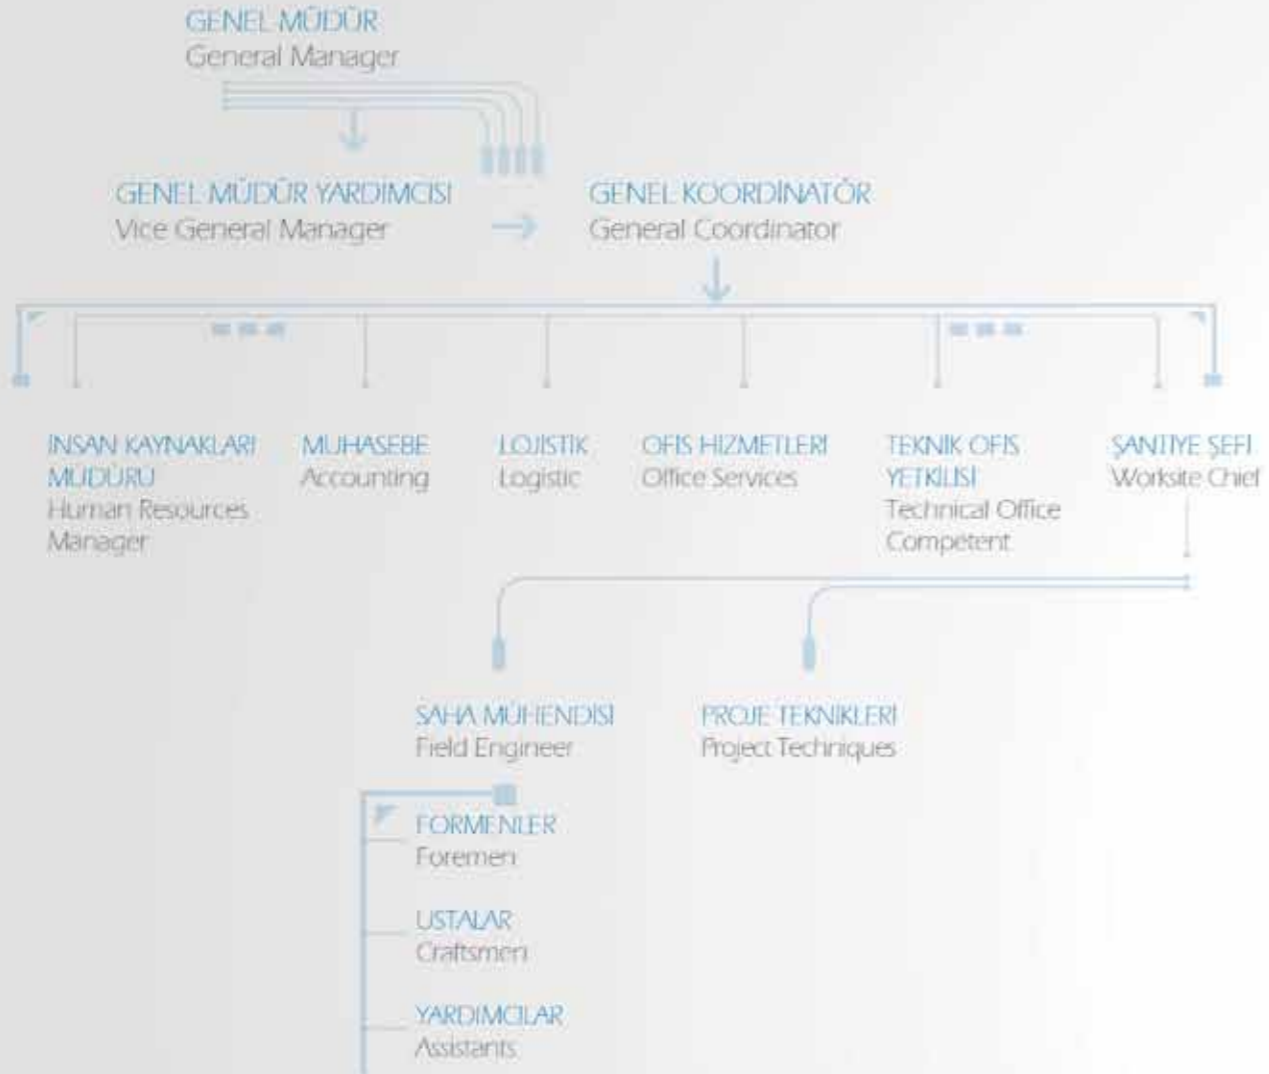

ORGANİZASYON ŞEMASI

ORGANIZATION CHART