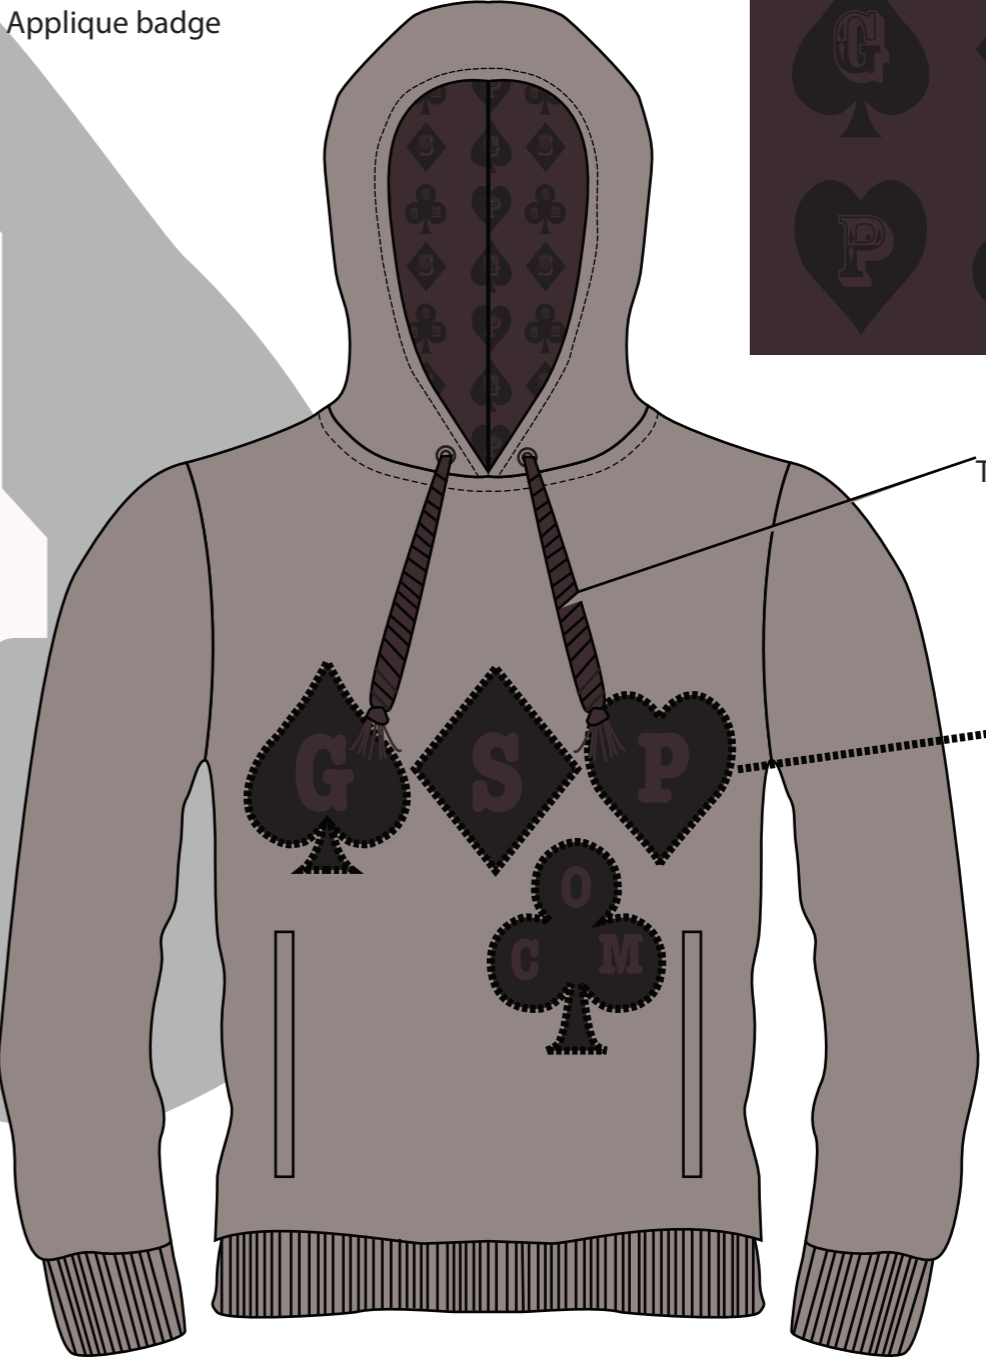

Applique badge

Thick rope style

All applique badges, Could give a frayed edge

Pantone Process Black EC

Pantone 411 EC

Pantone 408 EC

Ribbed

GOLD STRIKE