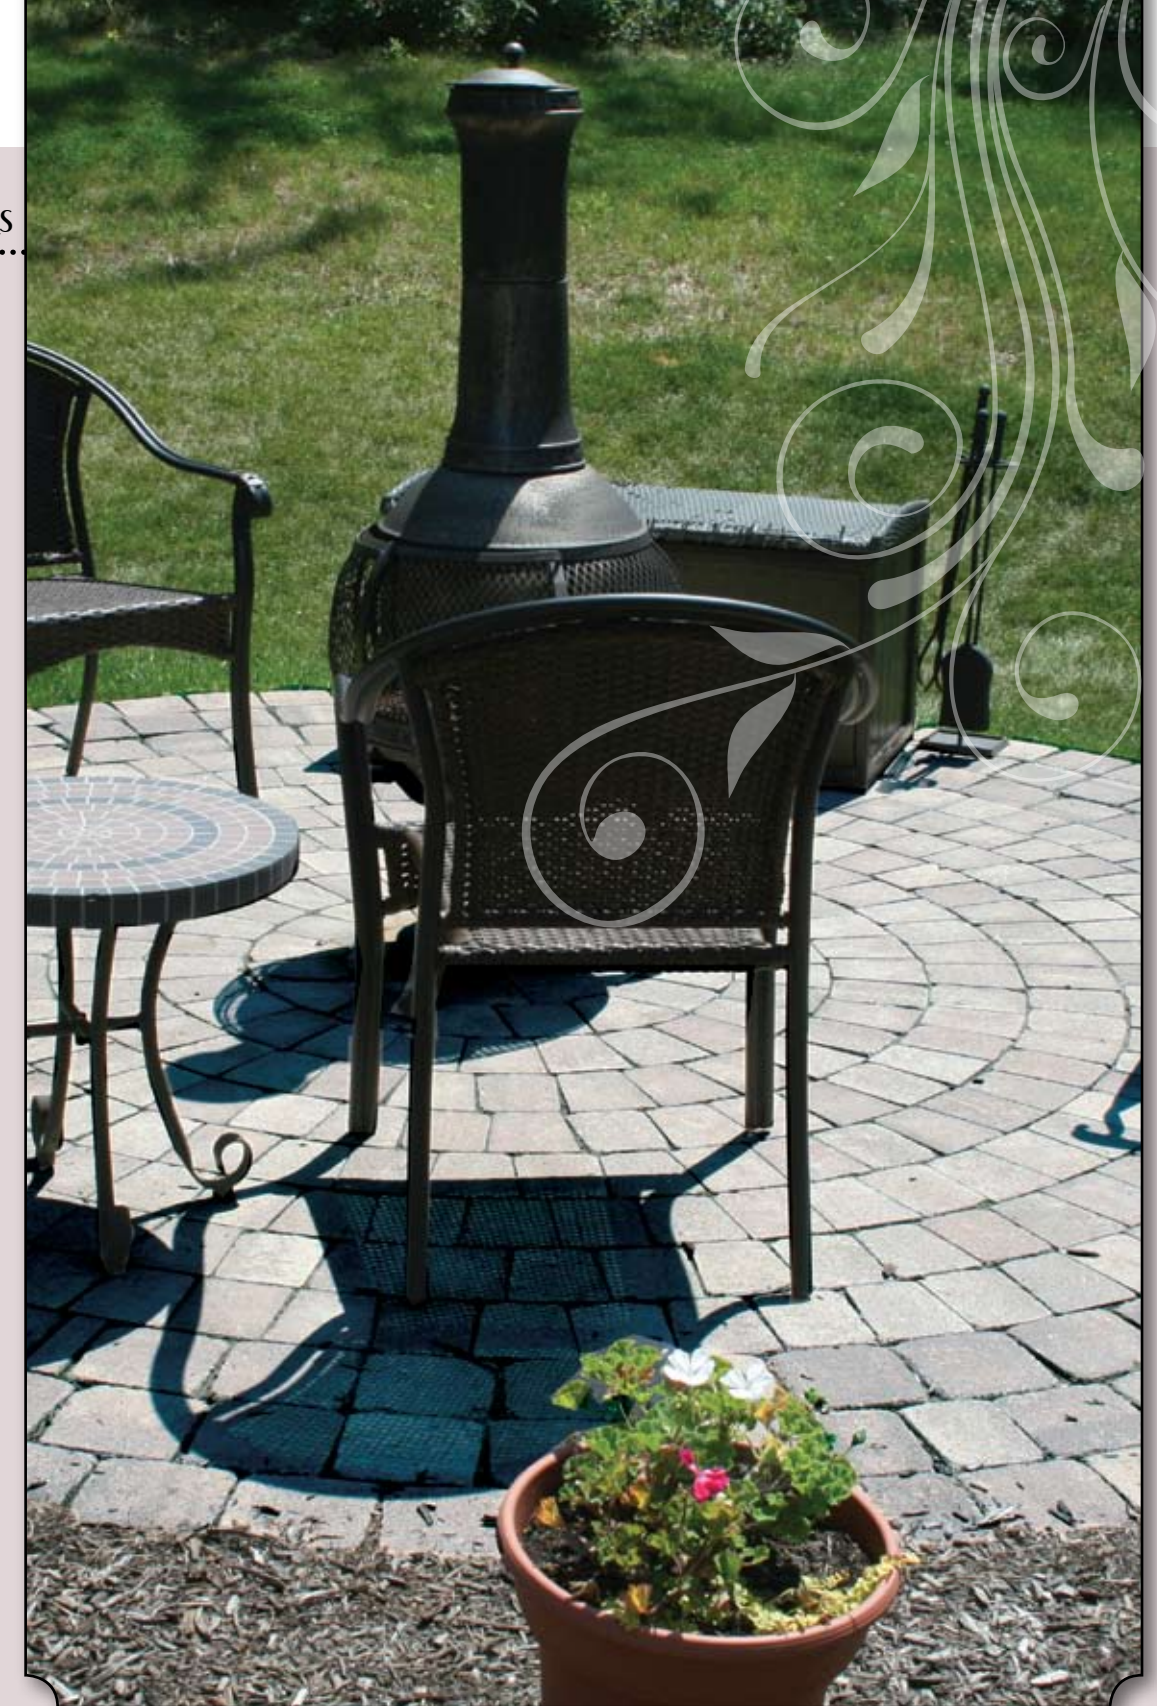

Courtyard Stone™ Pavers
 Canyon Blend • Cobbled
 Chateau Stone™ Pavers • Slate
 Antiqued

Textured Finish

Circle Stone™

Who said that everything has to be square? There's more to life than 90 degree angles. Turn large expanses into small and intimate spaces. Make the most of every inch with classic circle patterns — available in a variety of colors and surface treatments.

AVAILABLE COLORS

Brandywine Hill

Limestone Ridge

Santa Fe Tan

Canyon Blend

Rustic Blend

Circle Stone™ • Canyon Blend • Textured