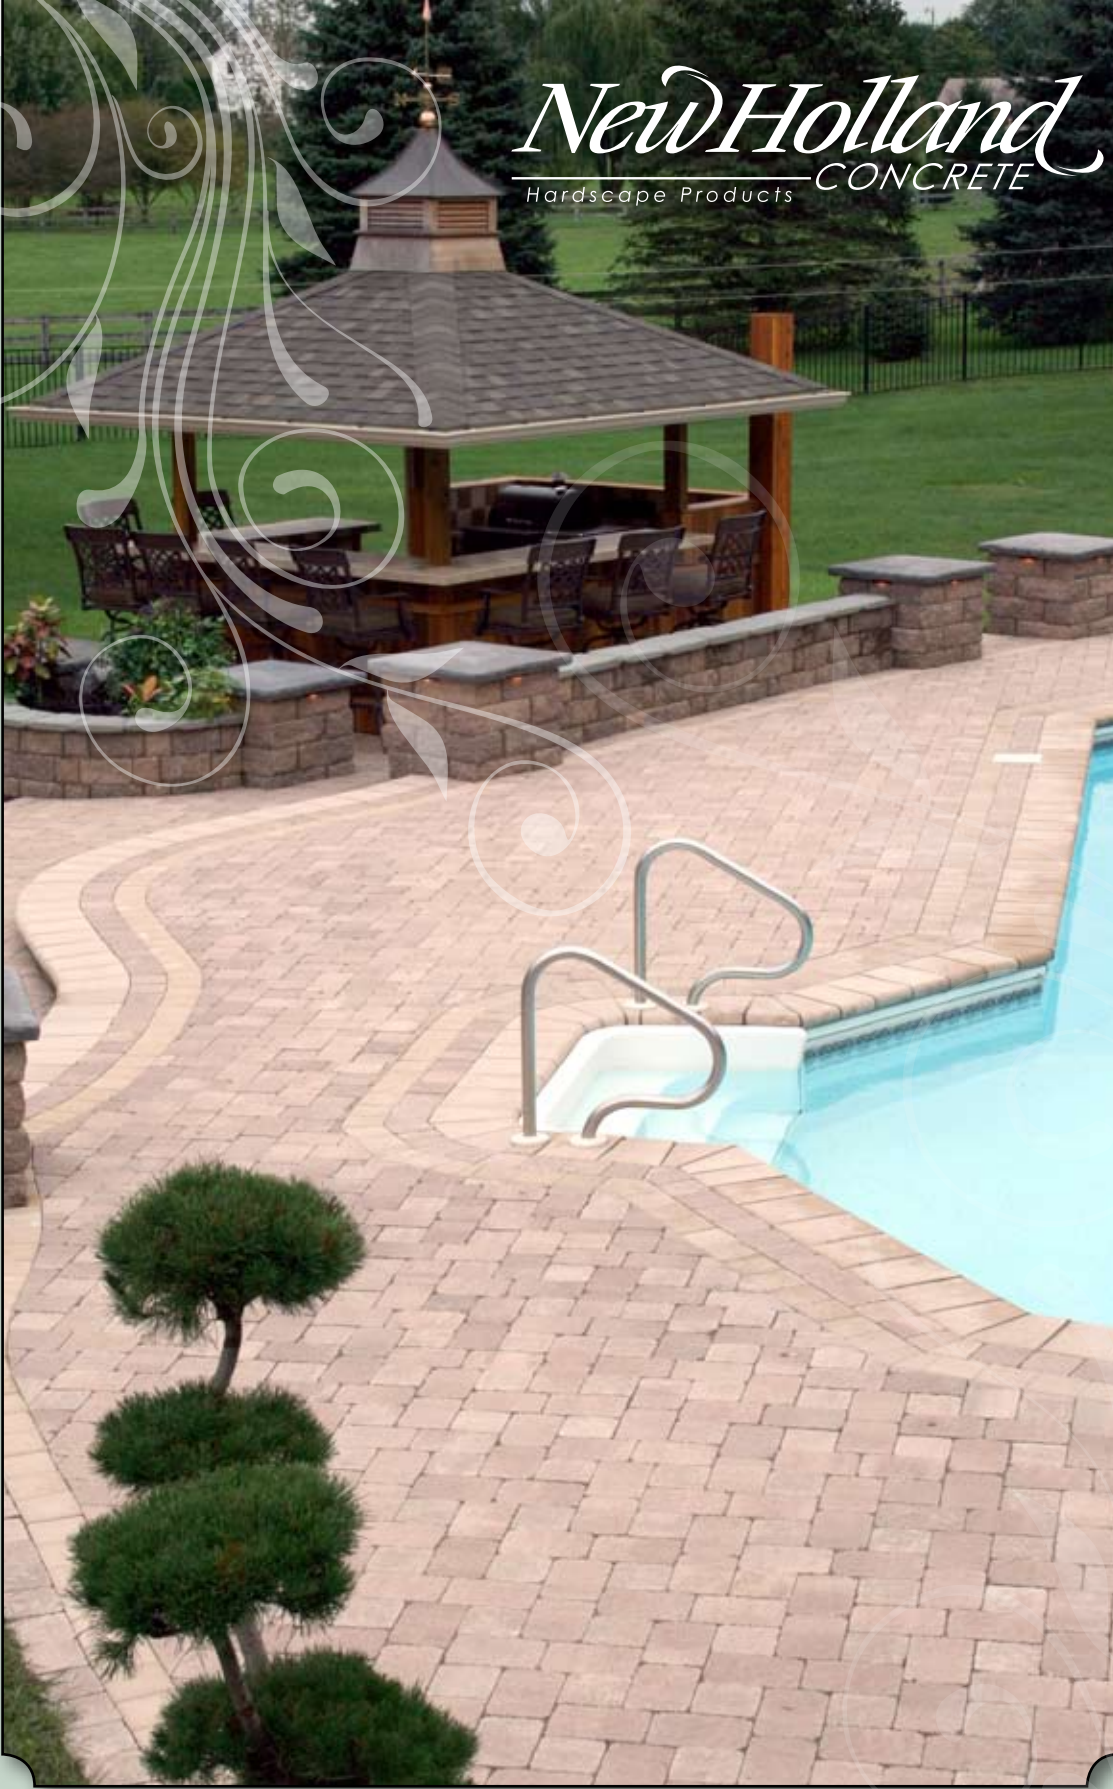

New Holland
Hardscape Products CONCRETE

..... 2010

Hardscape Inspirations

HARDSCAPE

Highland Stone® Freestanding Wall System • Santa Fe Tan
 StoneCast™ Caps • Slate
 Chateau Stone™ Pavers • Santa Fe Tan & Sahara • Cobbled
 Coping Stone™ • Flat

Chateau Stone™ Pavers
 Rustic Blend • Cobbled

Courtyard Stone™ Pavers • Rustic Blend • Cobbled

Chateau Stone™ Pavers • Santa Fe Tan • Cobbled
 Coping Stone™ Pavers • Flat

Chateau Stone™ Pavers • Brick Red & Buff Tan • Textured
 Highland Stone® Freestanding Wall System • Santa Fe Tan

Courtyard Stone™ Pavers
 Canyon Blend • Cobbled
 Chateau Stone™ Pavers • Slate
 Antiqued

Textured Finish

Circle Stone™

Who said that everything has to be square? There's more to life than 90 degree angles. Turn large expanses into small and intimate spaces. Make the most of every inch with classic circle patterns — available in a variety of colors and surface treatments.

AVAILABLE COLORS

Brandywine Hill

Limestone Ridge

Santa Fe Tan

Canyon Blend

Rustic Blend

Circle Stone™ • Canyon Blend • Textured