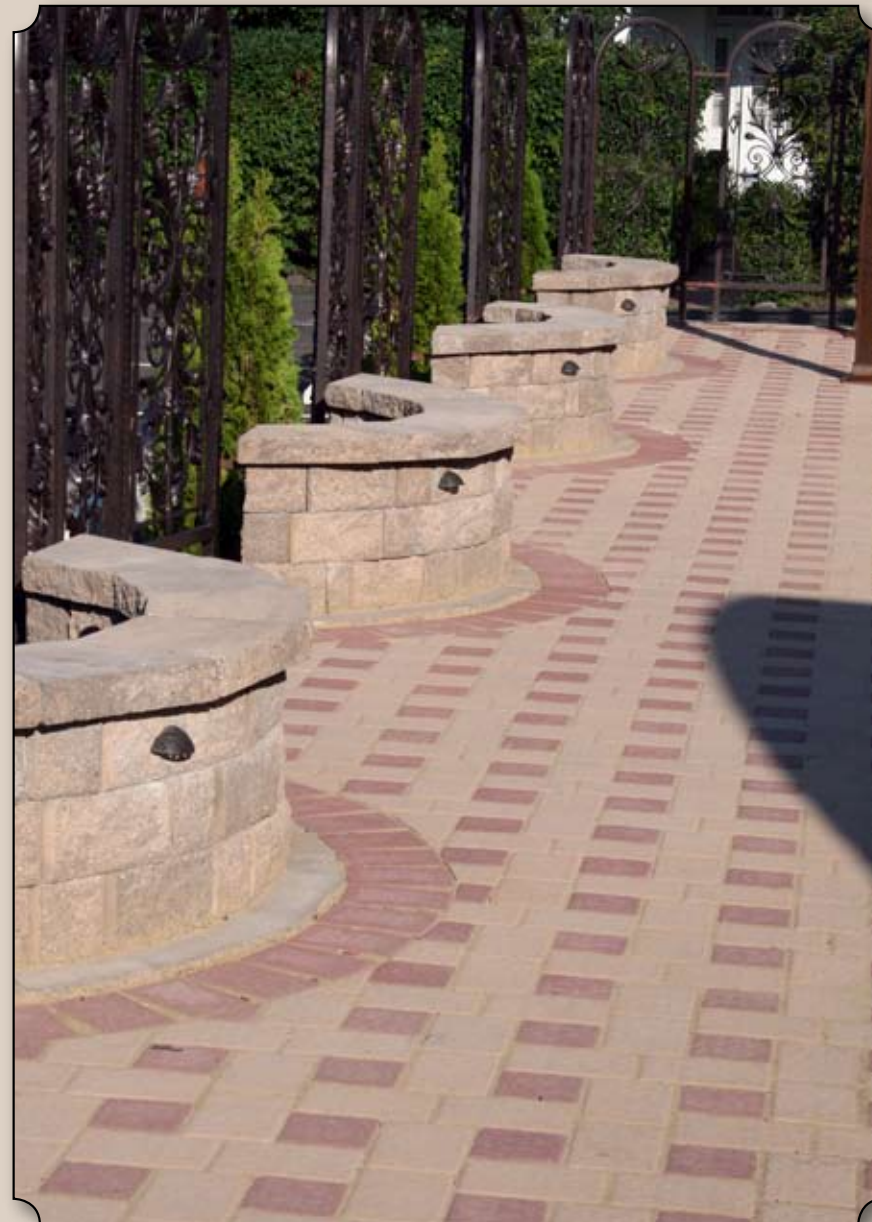

New Holland
Hardscape Products CONCRETE

..... 2010

Hardscape Inspirations

HARDSCAPE

Highland Stone® Freestanding Wall System • Santa Fe Tan
 StoneCast™ Caps • Slate
 Chateau Stone™ Pavers • Santa Fe Tan & Sahara • Cobbled
 Coping Stone™ • Flat

Chateau Stone™ Pavers
 Rustic Blend • Cobbled

Courtyard Stone™ Pavers • Rustic Blend • Cobbled

Chateau Stone™ Pavers • Santa Fe Tan • Cobbled
 Coping Stone™ Pavers • Flat

Chateau Stone™ Pavers • Brick Red & Buff Tan • Textured
 Highland Stone® Freestanding Wall System • Santa Fe Tan

Courtyard Stone™ Pavers
 Canyon Blend • Cobbled
 Chateau Stone™ Pavers • Slate
 Antiqued

Textured Finish

Circle Stone™

Who said that everything has to be square? There's more to life than 90 degree angles. Turn large expanses into small and intimate spaces. Make the most of every inch with classic circle patterns — available in a variety of colors and surface treatments.

AVAILABLE COLORS

Brandywine Hill

Limestone Ridge

Santa Fe Tan

Canyon Blend

Rustic Blend

Circle Stone™ • Canyon Blend • Textured