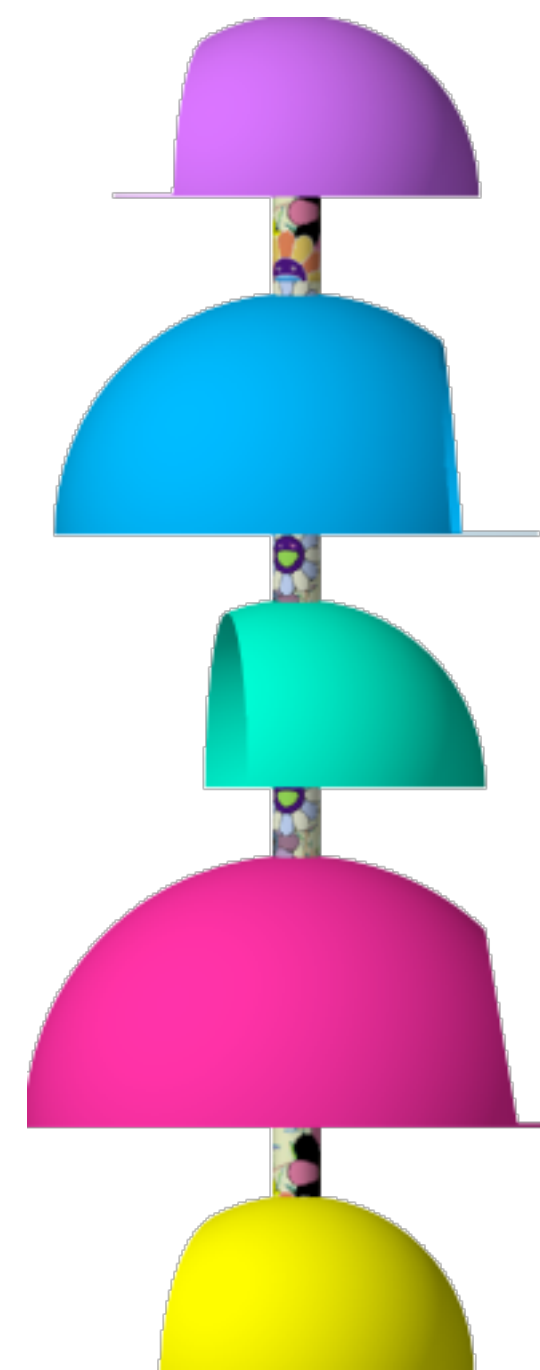

Takashi Murakami

A contemporary Japanese artist that is known for creating Superflat art, which was inspired by manga and anime in the Japanese culture.

His superflat paintings inspired me to create the rotational cabinet. The cabinet is composed of five hemispheres of various sizes to hold a wide range of objects. The outer shells of the rotate along the circular planes for easy access to the inside from any angle. The vertical cylinder is covered with a flower print designed by Murakami. The cabinet is designed to be playful like much of Murakami's work both by function and appearance.

Front

Back

Left

Right