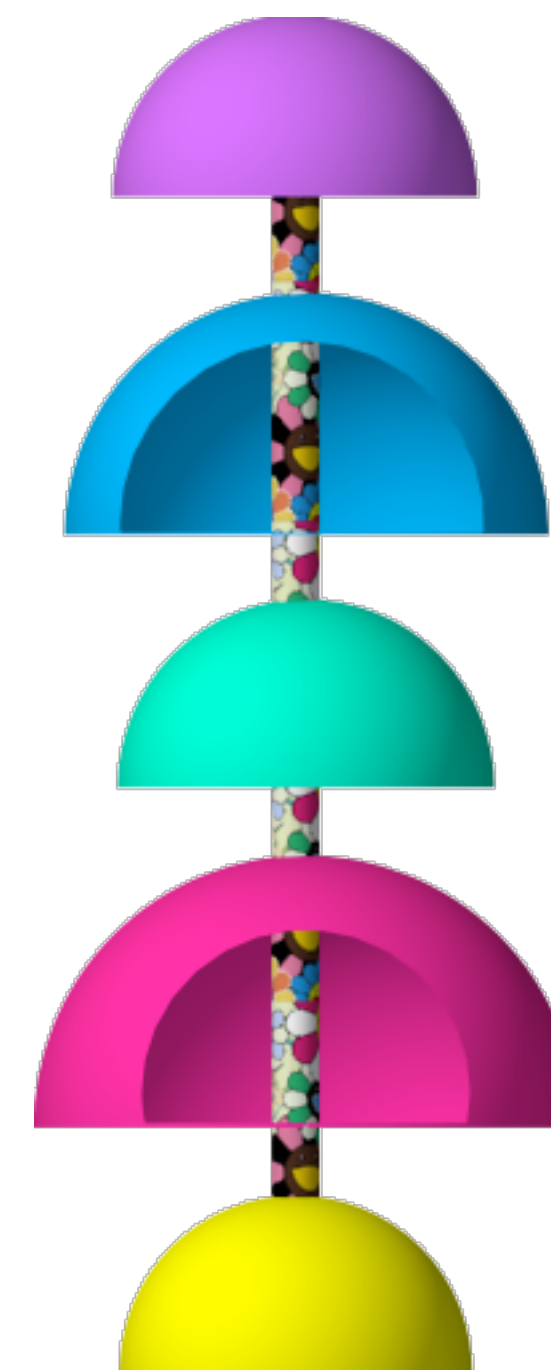

Takashi Murakami

A contemporary Japanese artist that is known for creating Superflat art, which was inspired by manga and anime in the Japanese culture.

His superflat paintings inspired me to create the rotational cabinet. The cabinet is composed of five hemispheres of various sizes to hold a wide range of objects. The outer shells of the rotate along the circular planes for easy access to the inside from any angle. The vertical cylinder is covered with a flower print designed by Murakami. The cabinet is designed to be playful like much of Murakami's work both by function and appearance.

Front

Back

Left

Right