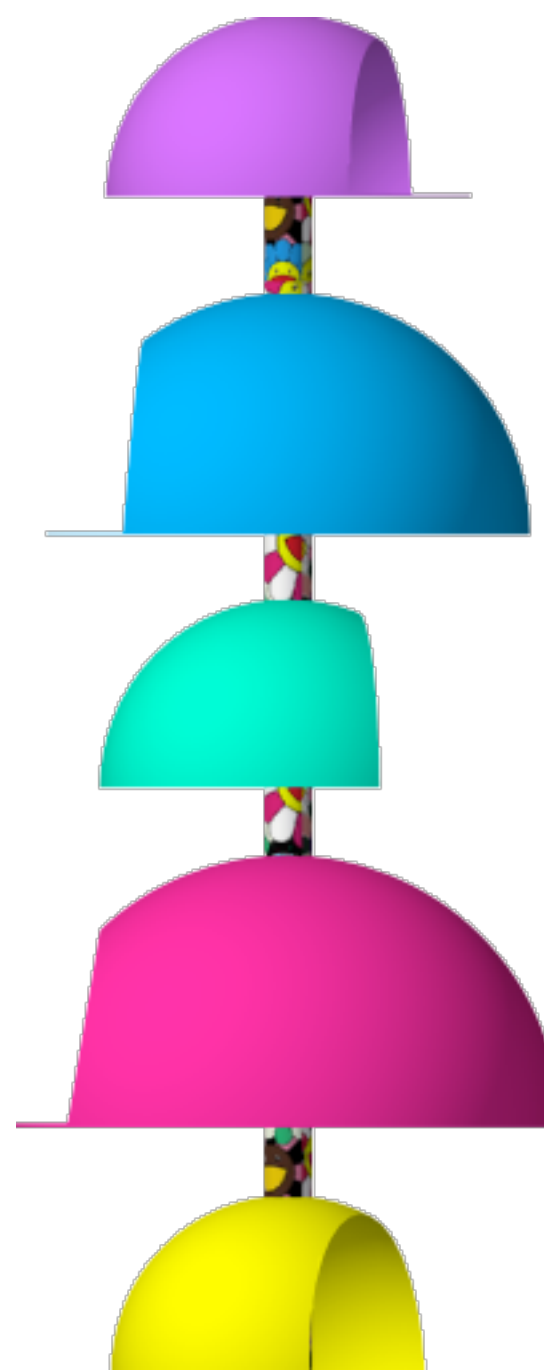

Takashi Murakami

A contemporary Japanese artist that is known for creating Superflat art, which was inspired by manga and anime in the Japanese culture.

His superflat paintings inspired me to create the rotational cabinet. The cabinet is composed of five hemispheres of various sizes to hold a wide range of objects. The outer shells of the rotate along the circular planes for easy access to the inside from any angle. The vertical cylinder is covered with a flower print designed by Murakami. The cabinet is designed to be playful like much of Murakami's work both by function and appearance.

Front

Back

Left

Right