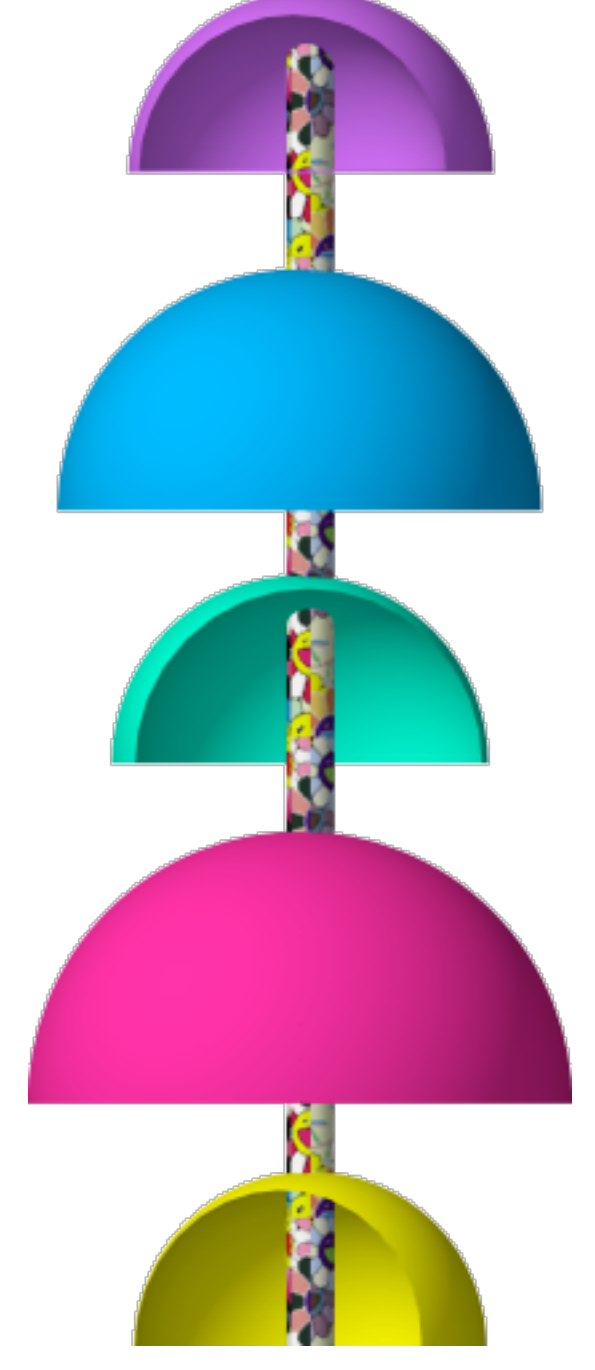

Takashi Murakami

A contemporary Japanese artist that is known for creating Superflat art, which was inspired by manga and anime in the Japanese culture.

His superflat paintings inspired me to create the rotational cabinet. The cabinet is composed of five hemispheres of various sizes to hold a wide range of objects. The outer shells of the rotate along the circular planes for easy access to the inside from any angle. The vertical cylinder is covered with a flower print designed by Murakami. The cabinet is designed to be playful like much of Murakami's work both by function and appearance.

Front

Back

Left

Right