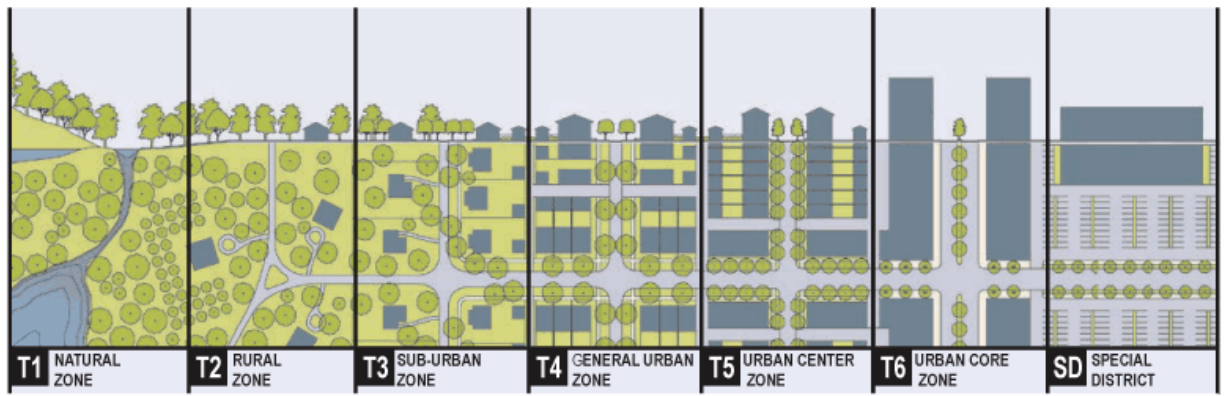

Multi-Generational Residence

LOCATED IN BLACKSBURG, VIRGINIA, THE MULTI-GENERATIONAL RESIDENCE IS HOME TO THREE GENERATIONS OF THE WIGGINS FAMILY. EMPHASIS WAS PLACED ON THE URBAN PLANNING GUIDE DEVELOPED BY DUANY PLATER-ZYBERK IN ORDER TO REJUVINATE THE TOWN OF BLACKSBURG AND CURRENTLY UNUSED DOWNTOWN SITE. THE 45'x95' LOT WAS DEVELOPED ACCORDING TO T4 ZONING, AND HOUSES THREE DWELLINGS: THE MAIN HOUSE FOR THE TYPICAL FAMILY OF FOUR, A GRANDMOTHER'S APARTMENT, AND A TWO BEDROOM APARTMENT FOR A MARRIED COUPLE AND THEIR CHILD. THE THREE SPACES SHARE A COMMON COURTYARD AND MAIN ENTRANCE TO FACILITATE SOCIAL INTERACTION.

Note: All requirements in this Table are subject to calibration for local context.

d. THOROUGHFARES

	T1 NATURAL ZONE	T2 RURAL ZONE	T3 SUB-URBAN ZONE	T4 GENERAL URBAN ZONE	T5 URBAN CENTER ZONE	T6 URBAN CORE ZONE	SD SPECIAL DISTRICT
Highway	permitted	permitted	permitted	not permitted	not permitted	not permitted	
Boulevard	not permitted	not permitted	permitted	permitted	permitted	permitted	
Avenue	not permitted	not permitted	permitted	permitted	permitted	permitted	
Commercial Street	not permitted	not permitted	not permitted	not permitted	permitted	permitted	
Drive	not permitted	not permitted	permitted	permitted	permitted	permitted	
Street	not permitted	not permitted	permitted	permitted	permitted	not permitted	
Road	permitted	permitted	permitted	not permitted	not permitted	not permitted	
Rear Lane	permitted	permitted	permitted	permitted	not permitted	not permitted	
Rear Alley	not permitted	not permitted	permitted	required	required	required	
Path	permitted	permitted	permitted	permitted	not permitted	not permitted	
Passage	not permitted	not permitted	permitted	permitted	permitted	permitted	
Bicycle Trail	permitted	permitted	permitted	not permitted *	not permitted	not permitted	
Bicycle Lane	permitted	permitted	permitted	permitted	not permitted	not permitted	
Bicycle Route	permitted	permitted	permitted	permitted	permitted	permitted	