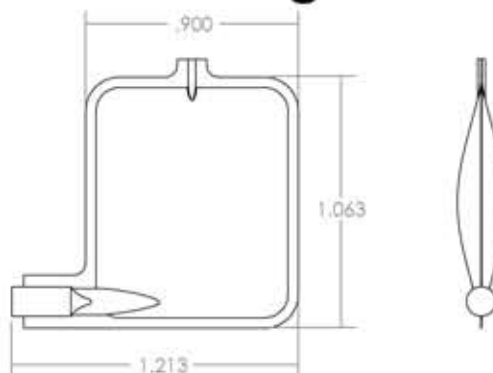

Insulin Bag

- -Flexible bag to fit and curve around every body
- -Made of polypropylene medical grade bag
- -Attches to pump and inserter