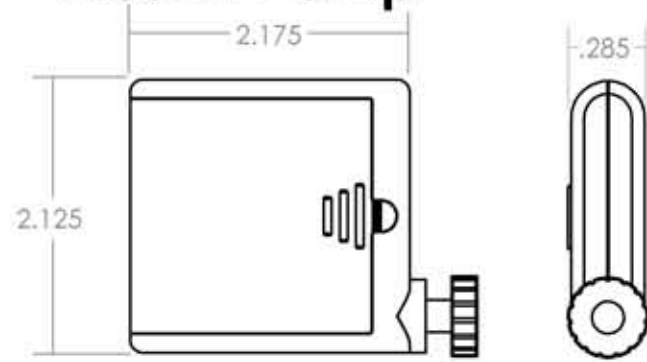

Glucose Monitor System

Insulin Pump

- -Uses a motorized pump to push insulin through the bag
- -Accommodates 4 rechargeable 357 Sony Silver Oxide watch batteries
- -Thin so it is not too bulky on your body