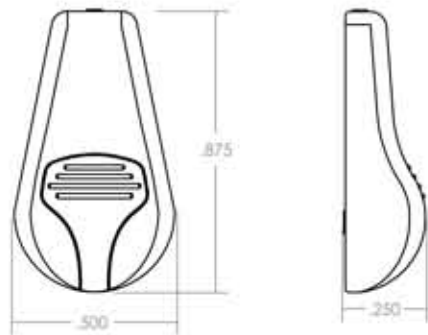

# Glucose Monitor System

## Automatic Infusion Set

- Press the button for quick insertion
- Can preset the infusion set to insert the cannula straight or at an angle
- Smaller medical tape surface area for less of a chance of irritation

## Insulin Bag

- Flexible bag to fit and curve around every body
- Made of polypropylene medical grade bag
- Attches to pump and inserter