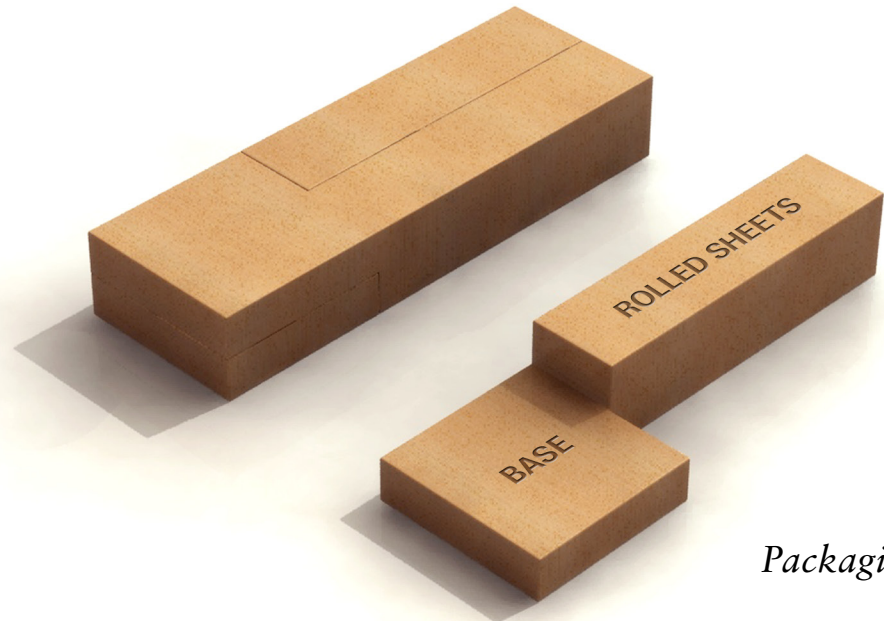

Overview

Bamboo

Recycled Plastic

Packaging

Ø8, H17".