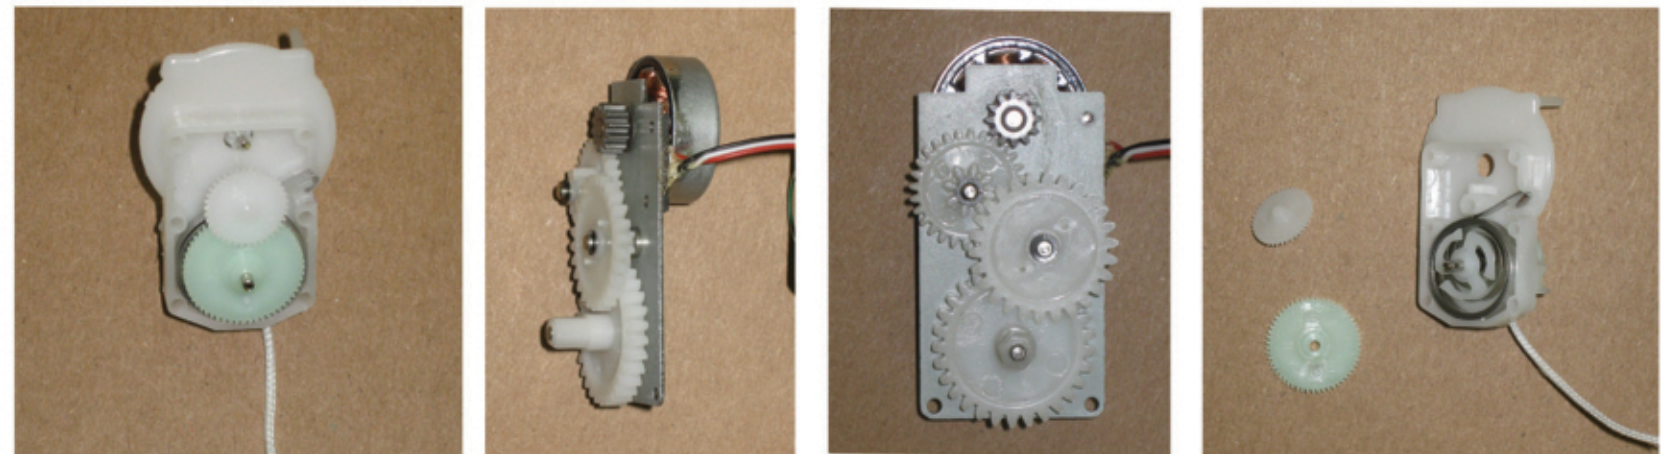

EXPLODED VIEW AND MECHANISM

- Powered by pullstring connected to a rewind spring.
- Rewind spring is connected to gears which power the light source.
- Night light will stay on while the sting is recoiling, roughly 15-20 min.