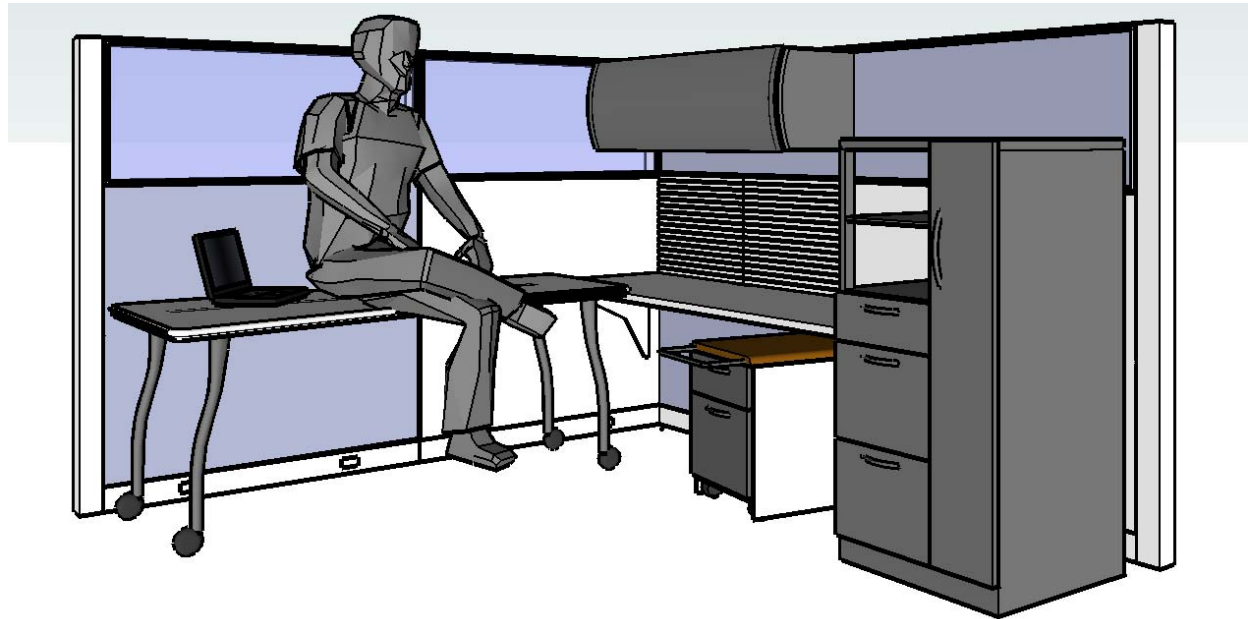

TYP. WORKSTATION

STEELCASE MONTAGE SYSTEM

Work Surface: straight 72" w/transition
Panels: wood laminate and glass tile
Binder bin: universal with frame option

Chair: Think chair
Tower: open side tower
Pedestal: mobile cushion