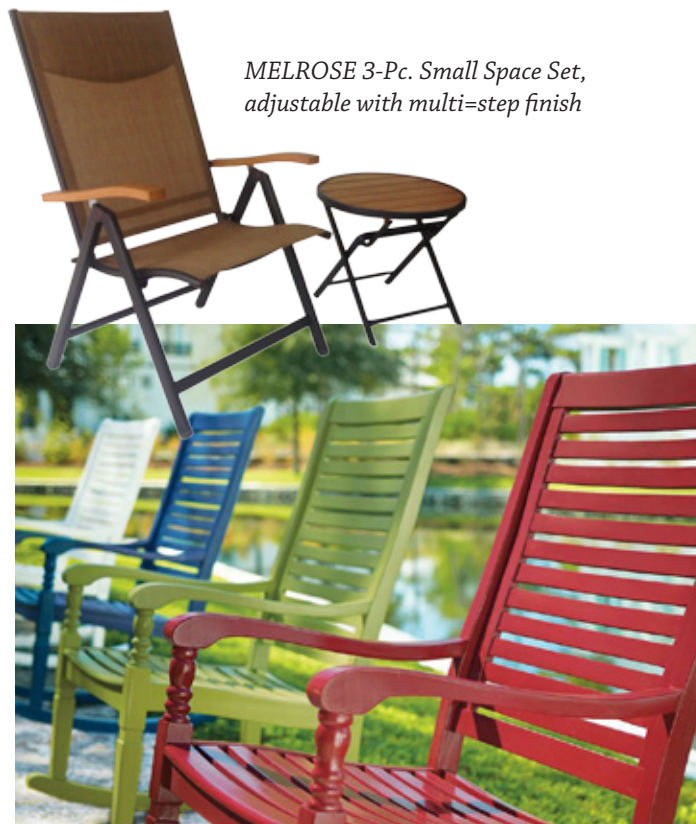

UPDATED CLASSICS

Recognized for its timeless designs, Updated Classics is perfect for every home and lifestyle. Each piece takes root from a design that has been well-recognized, but is given new life in some way. Creative material combinations, simplified silhouettes, and extra additions are all ways to update these classic furniture pieces. Rust reds, forest greens, and denim blues are reliable cushion fabric colors. Texture will be the most out-there way to add flair to these designs.

HAWKINS Mix-and-Match Dining Set, multi-step accent

MELROSE 3-Pc. Small Space Set, adjustable with multi-step finish

CUSTOMIZATION

Customers enjoy being able to select materials for their sets.

EFFORTLESS ENTERTAINMENT

Consumers will buy accessories and storage so they can entertain anytime. Large sectional sets will also be popular for entertaining.

EDEN 5-Pc. Conversation Set, woven-metal combo

RELIABLE

Browns, reds, greens and blues, popular patio colors, make up this palette. Colors of the same hue, like olive, avocado, and kelly green, will be found in combination.