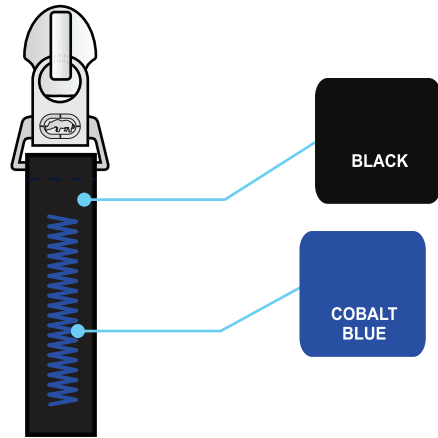

Bartacked Webbing zipper puller - actual size

Keep rubber logo color matched to COBALT BLUE

3D Raised Embroidery COBALT BLUE

Screen print WHITE

Zippers color matched to COBALT BLUE

Print B SPLATTER PRINT

Print A GRAFFITI PRINT

Lining Repeat - Non Actual size

Colorway A

BLACK	COBALT BLUE 18-3939 TPX
GRAFFITI PRINT	SPLATTER PRINT

Main Fabric BLACK

Front View
NON ACTUAL SIZE

Axonometric View
NON ACTUAL SIZE

Side View
NON ACTUAL SIZE

Bartacked Webbing zipper puller - actual size

Keep rubber logo color matched to

Zippers color matched to

Print B

Print A

Lining Repeat - Non Actual size

Colorway B

Main Fabric

Front View
NON ACTUAL SIZE

Axonometric View
NON ACTUAL SIZE

Side View
NON ACTUAL SIZE

Print A Repeat
Actual size

Print B Repeat
Actual size

Lining Repeat
Actual size

Colorway A

BLACK COBALT BLUE
18-3939 TPX