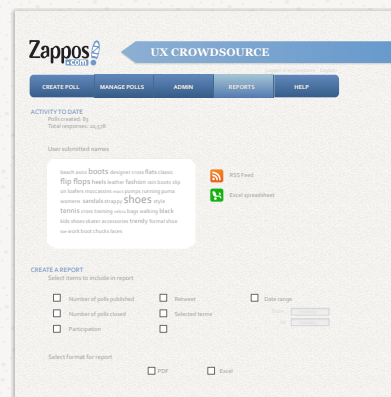

MANAGE POLLS

ADMIN

REPORTS

HELP

HOW ZAPPOS CROWDSOURCE WORKS

Create poll in Crowdsourcing

Tweet is generated on UX Zappos Twitter

Link takes customers to Poll