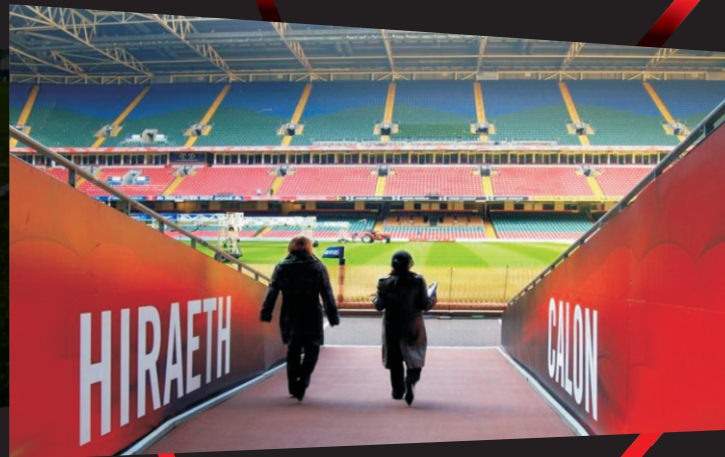

MAIN ENTRANCE

MAIN BAR

WALL GRAPHICS

HIGH GLOSS FINISH ON BAR, TOTE AND BOOKIE COUNTERS AND ORANGE LIGHTING