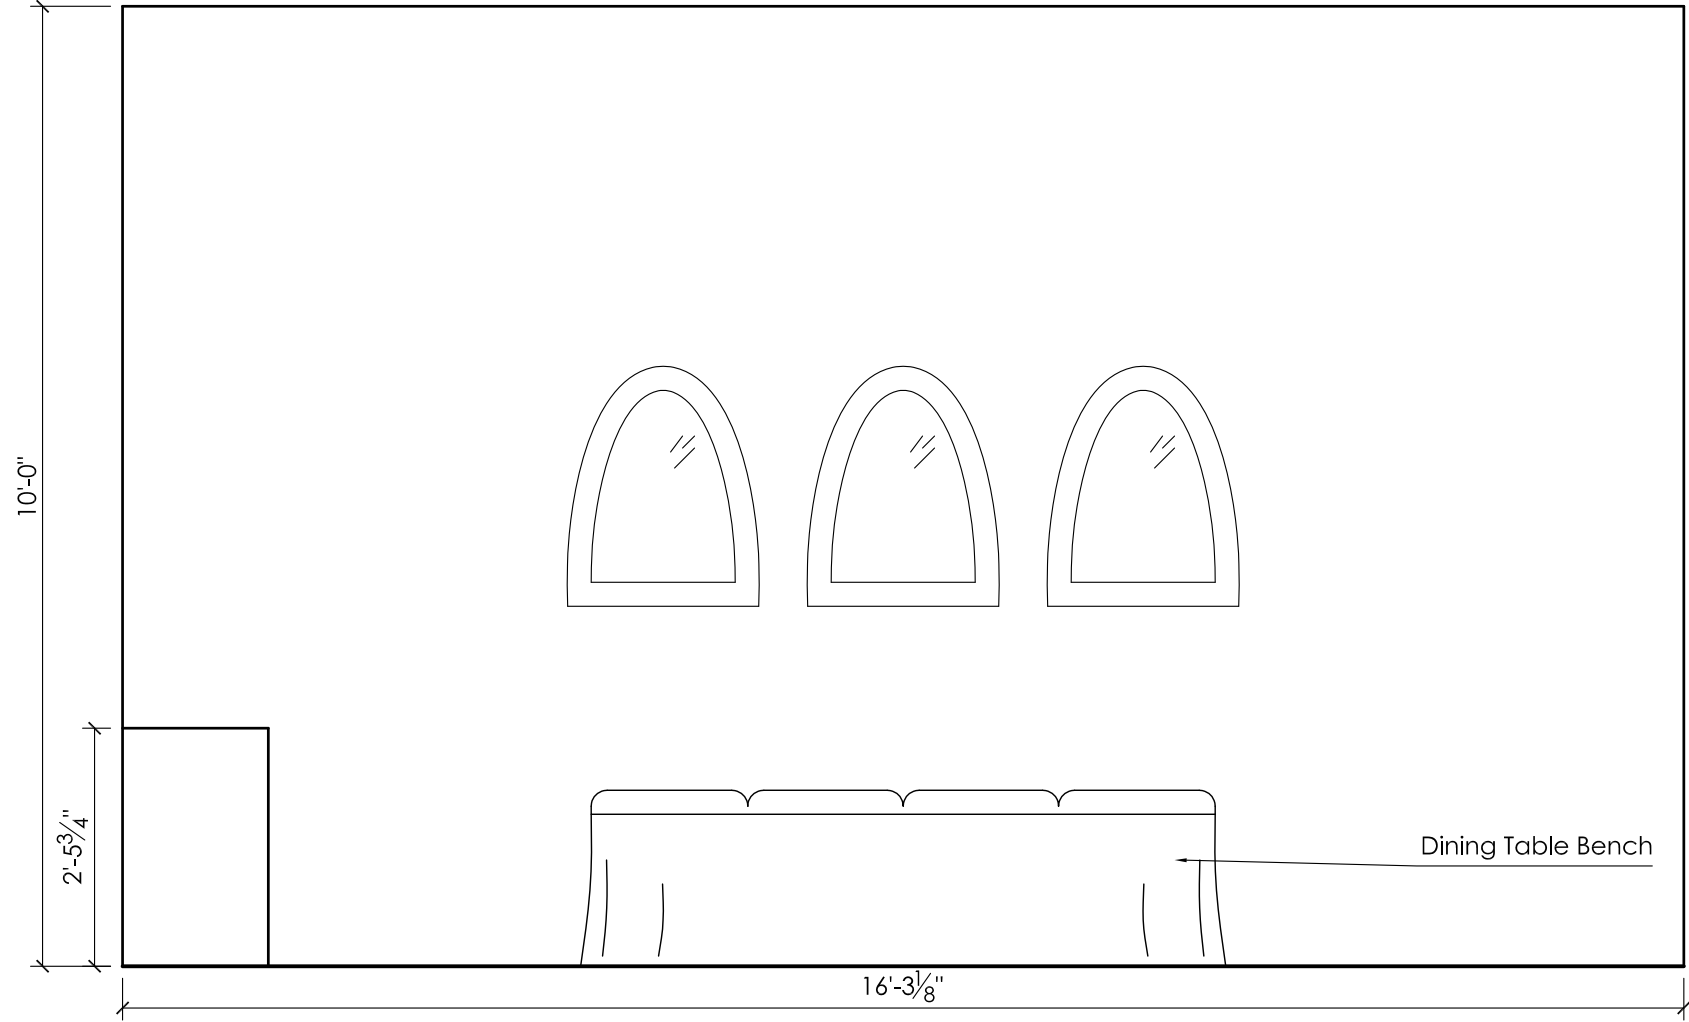

1 Den TV Wall Elevation

Scale: $\frac{1}{2}$ " = 1'-0"

2 Living Room Back Wall Elevation

Scale: $\frac{1}{2}$ " = 1'-0"

Title: 76 Madison

Date: February 14, 2015

August Black

A.4