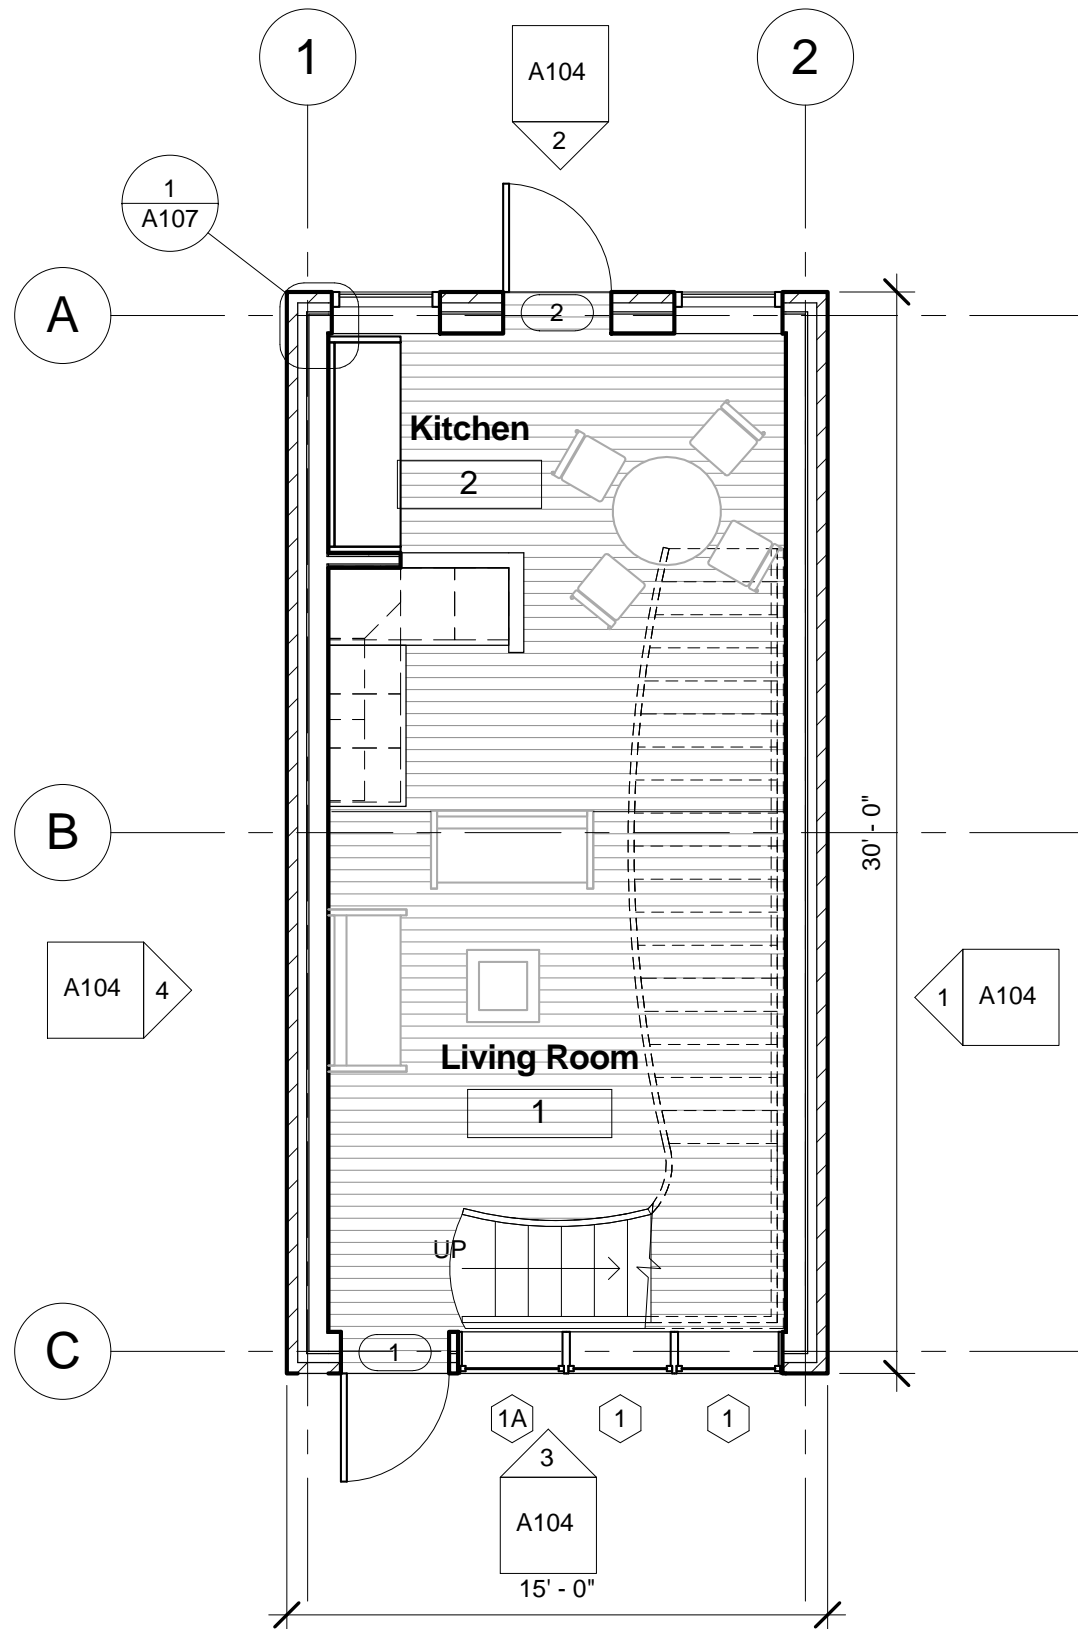

University of Oregon

Row House

First Floor Plans

Project Number 001

Date June 9, 2011

Drawn By SLR

Checked By YZ

Sara Ruzomberka

Scale A101  
3/16" = 1'-0"

6/8/2011 4:11:48 PM

① First Floor Plan-Architectural  
3/16" = 1'-0"

② First Floor Plan-Furniture  
3/16" = 1'-0"