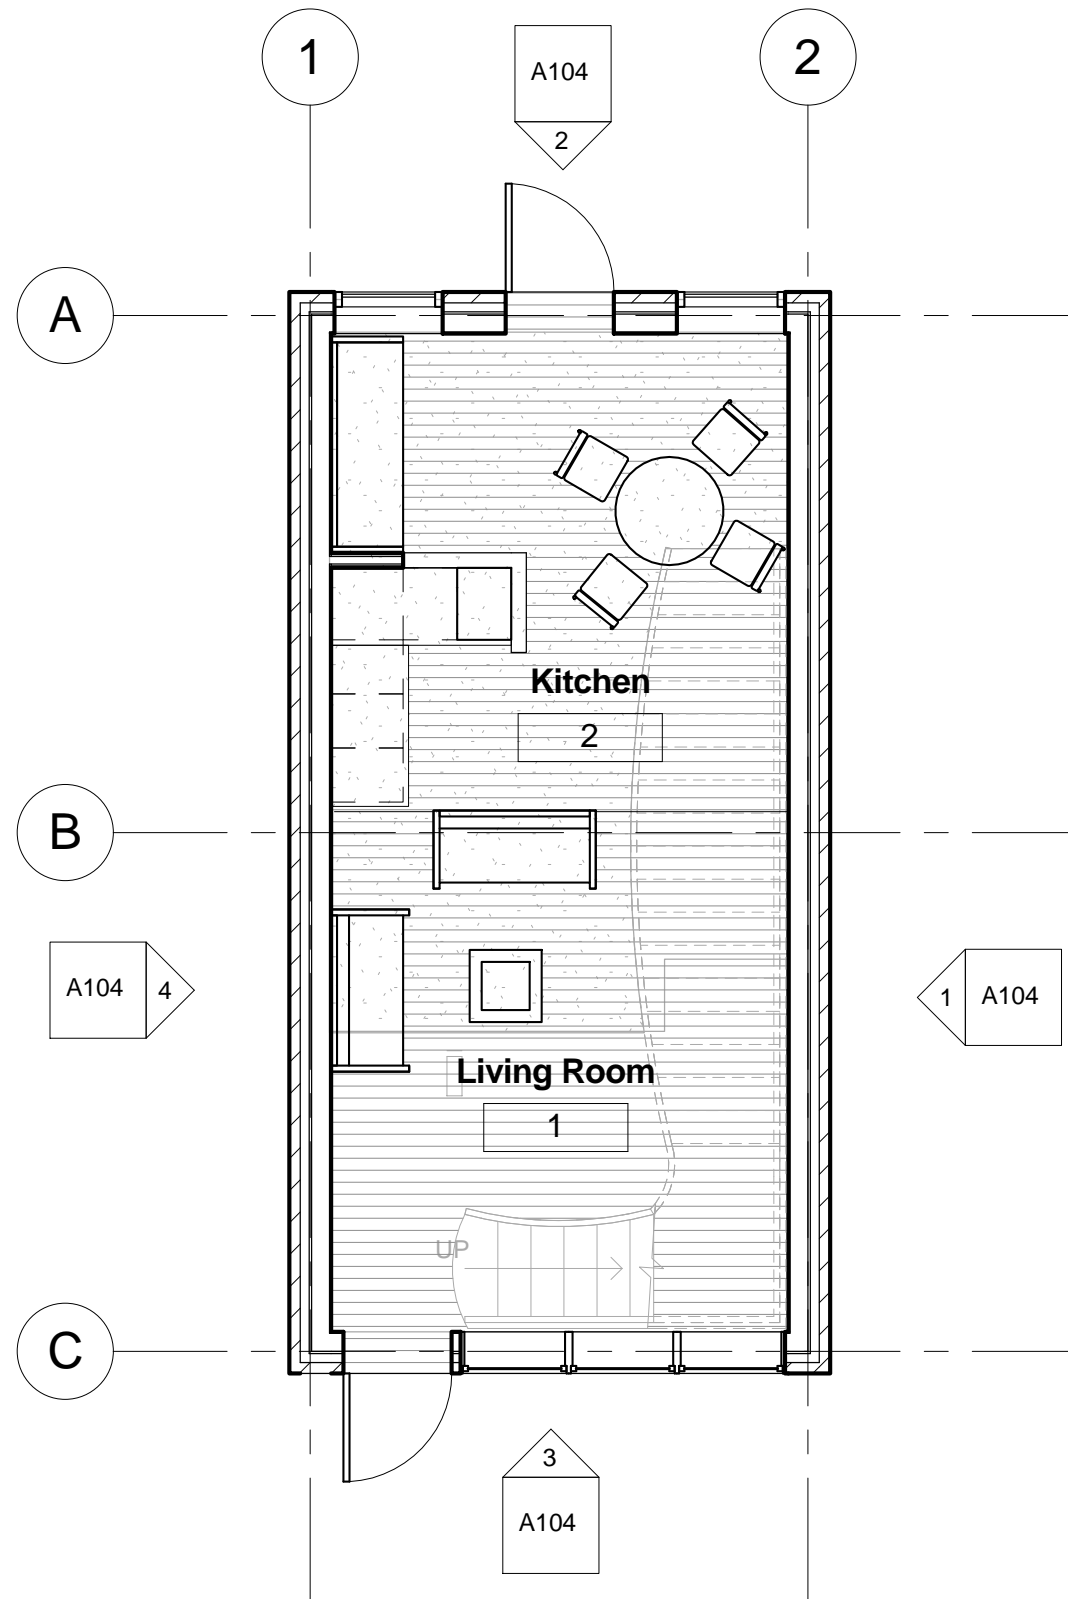

University of Oregon

Row House

First Floor Plans

Project Number 001

Date June 9, 2011

Drawn By SLR

Checked By YZ

Sara Ruzomberka

Scale A101  
3/16" = 1'-0"

6/8/2011 4:11:48 PM

① First Floor Plan-Architectural  
3/16" = 1'-0"

② First Floor Plan-Furniture  
3/16" = 1'-0"