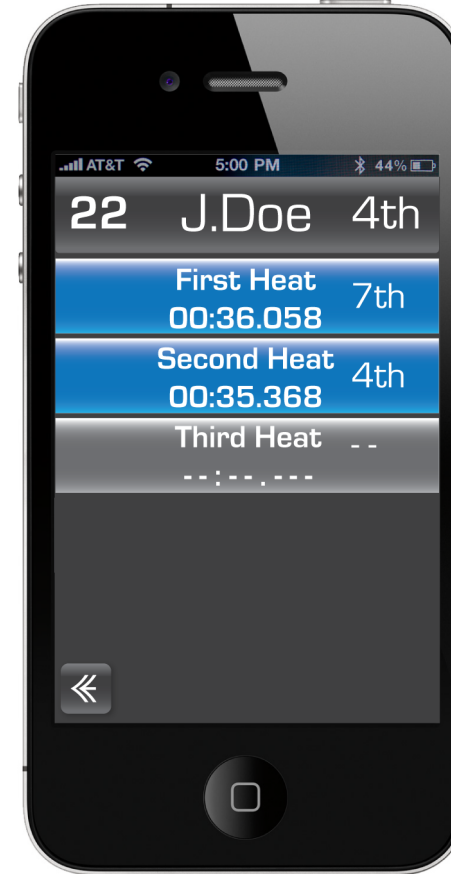

Final Concept

First Heat Breakdown

Timing Screen (During Active Heats)

Navigation Cont.