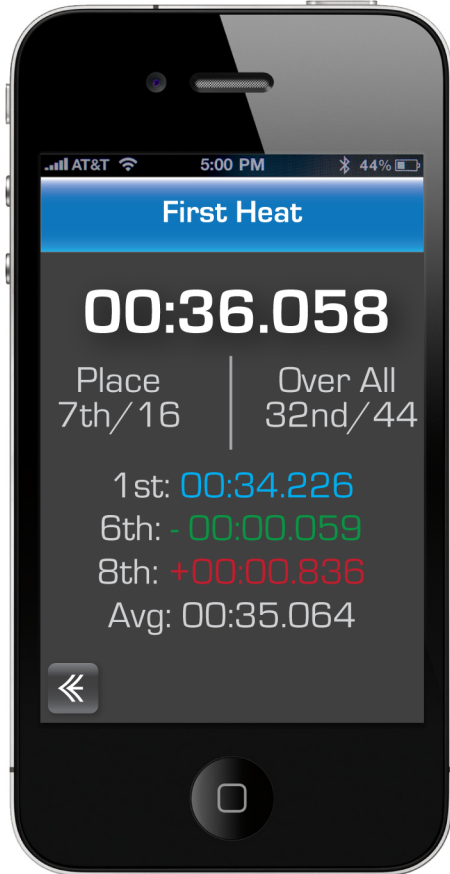

Final Concept

First Heat Breakdown

Timing Screen (During Active Heats)

Navigation Cont.