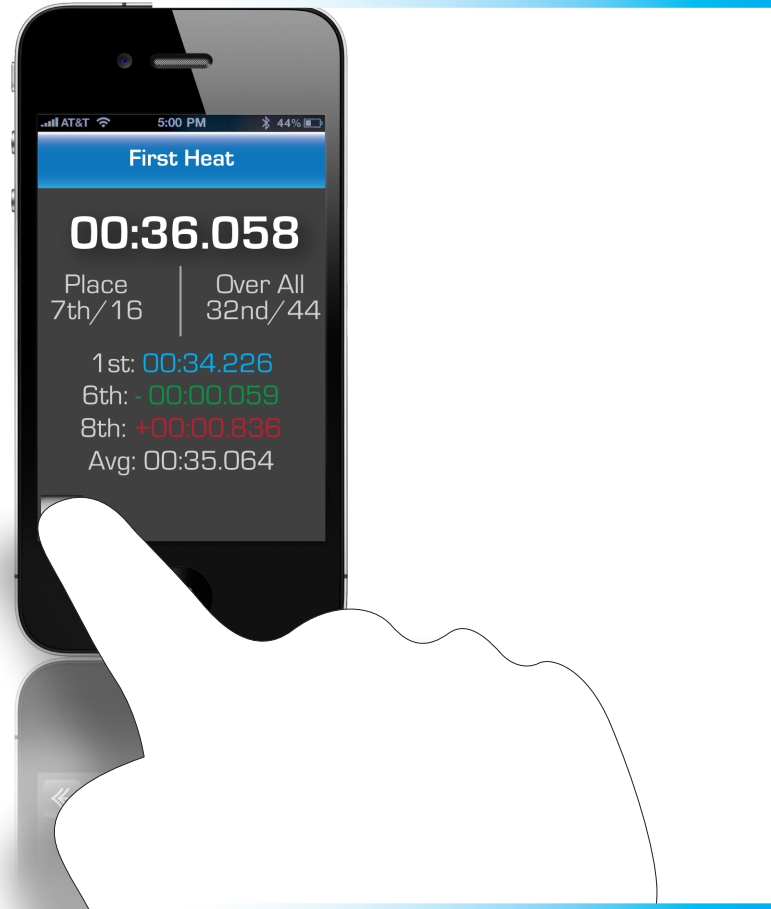

Final Concept

First Heat Breakdown

Timing Screen (During Active Heats)

Navigation Cont.