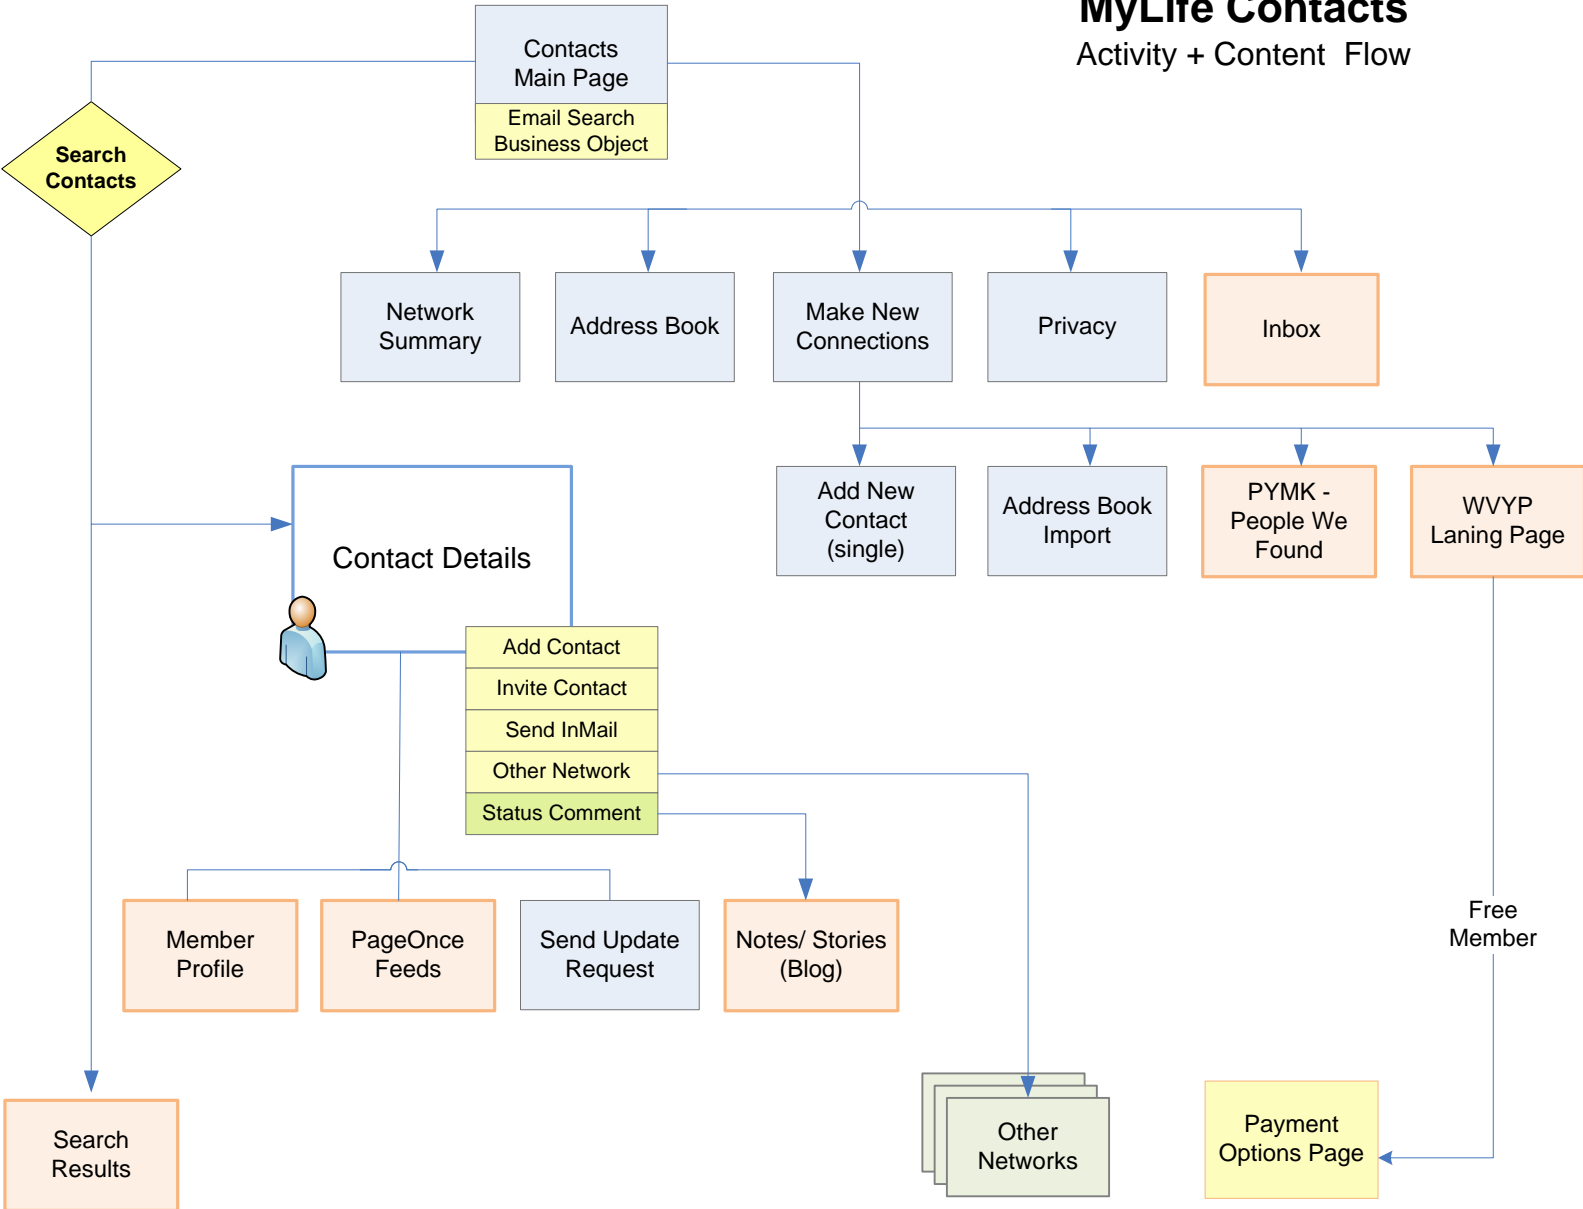

MyLife Contacts

Activity + Content Flow

My Contacts

Find Contact:

Search

Inbox (12)

Make New Connections

Add Contacts

Network updates

NEW: We found Your Contacts on other networks

Jenny Kim

Also on:

Bonnie Alexander

Also on:

{ New business object }

▶ All Contacts (234)

> Options to show connections geographically

> View new people in certain geographic areas

Industry your contacts are in

> View job posted in specific industry

> View people for hire

> View companies wishing to hire