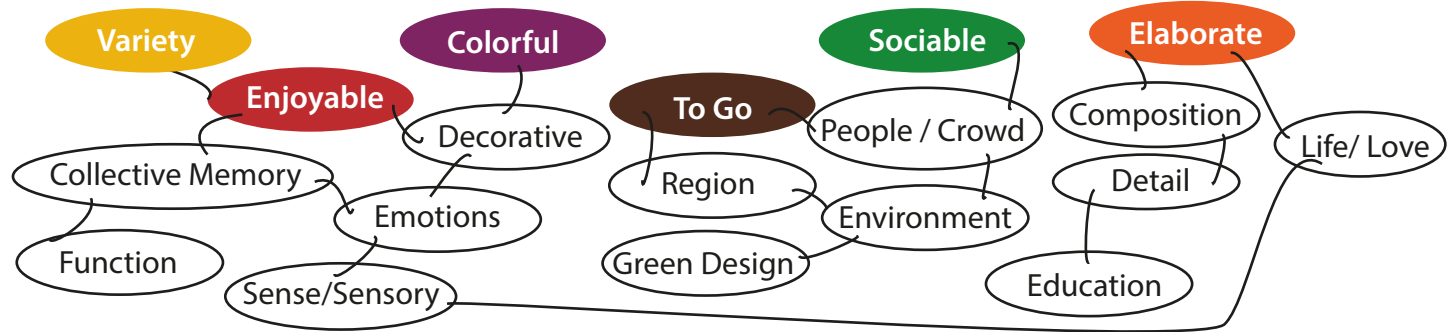

Concept Development

Kimbap has many dominate features that attract potential diners such as the rolled shape, beautiful colors of its various ingredients and it's a sociable food.

Material : Rolled Bamboo Mat

Function : Rolled Screen , LED Strips

Color/ Graphic : Balck Opal

Feature : Video Wall (IAC building)

Theme : Educational / fun