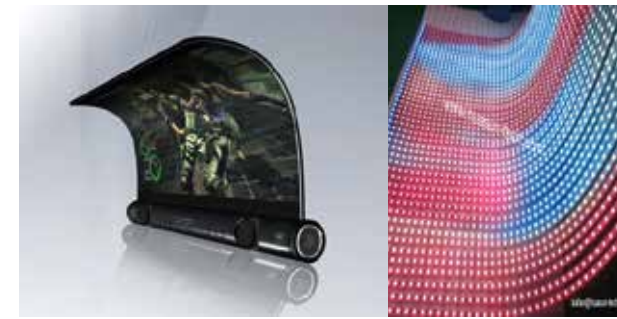

Concept Development

Kimbap has many dominate features that attract potential diners such as the rolled shape, beautiful colors of its various ingredients and it's a sociable food.

Material : Rolled Bamboo Mat

Function : Rolled Screen , LED Strips

Color/ Graphic : Balck Opal

Feature : Video Wall (IAC building)

Theme : Educational / fun