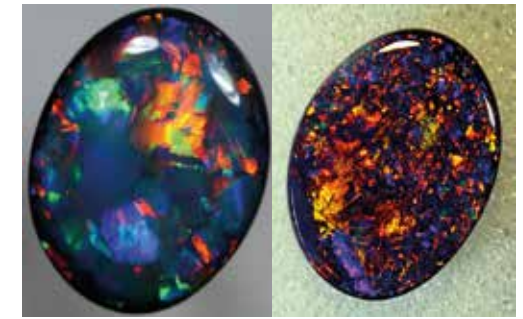

Concept Development

Kimbap has many dominate features that attract potential diners such as the rolled shape, beautiful colors of its various ingredients and it's a sociable food.

Material : Rolled Bamboo Mat

Function : Rolled Screen , LED Strips

Color/ Graphic : Balck Opal

Feature : Video Wall (IAC building)

Theme : Educational / fun