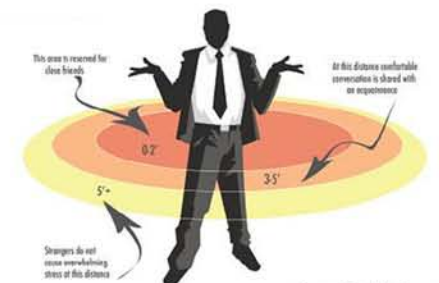

# Lafayette Transit Design Studio

Focusing On:  
Human Factors  
ADA accessibility  
Interior Space Comfort  
Exterior

Personal Bubble Space