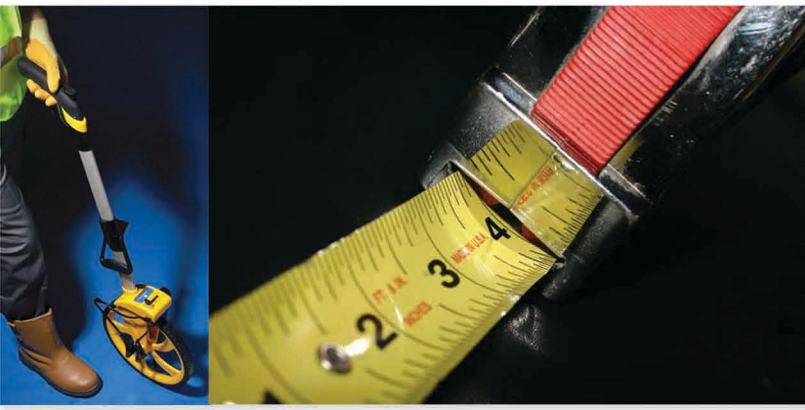

DEWALT
GUARANTEED TOUGH.

**TAPE
MEASURE**

inspiration

original concept

final design