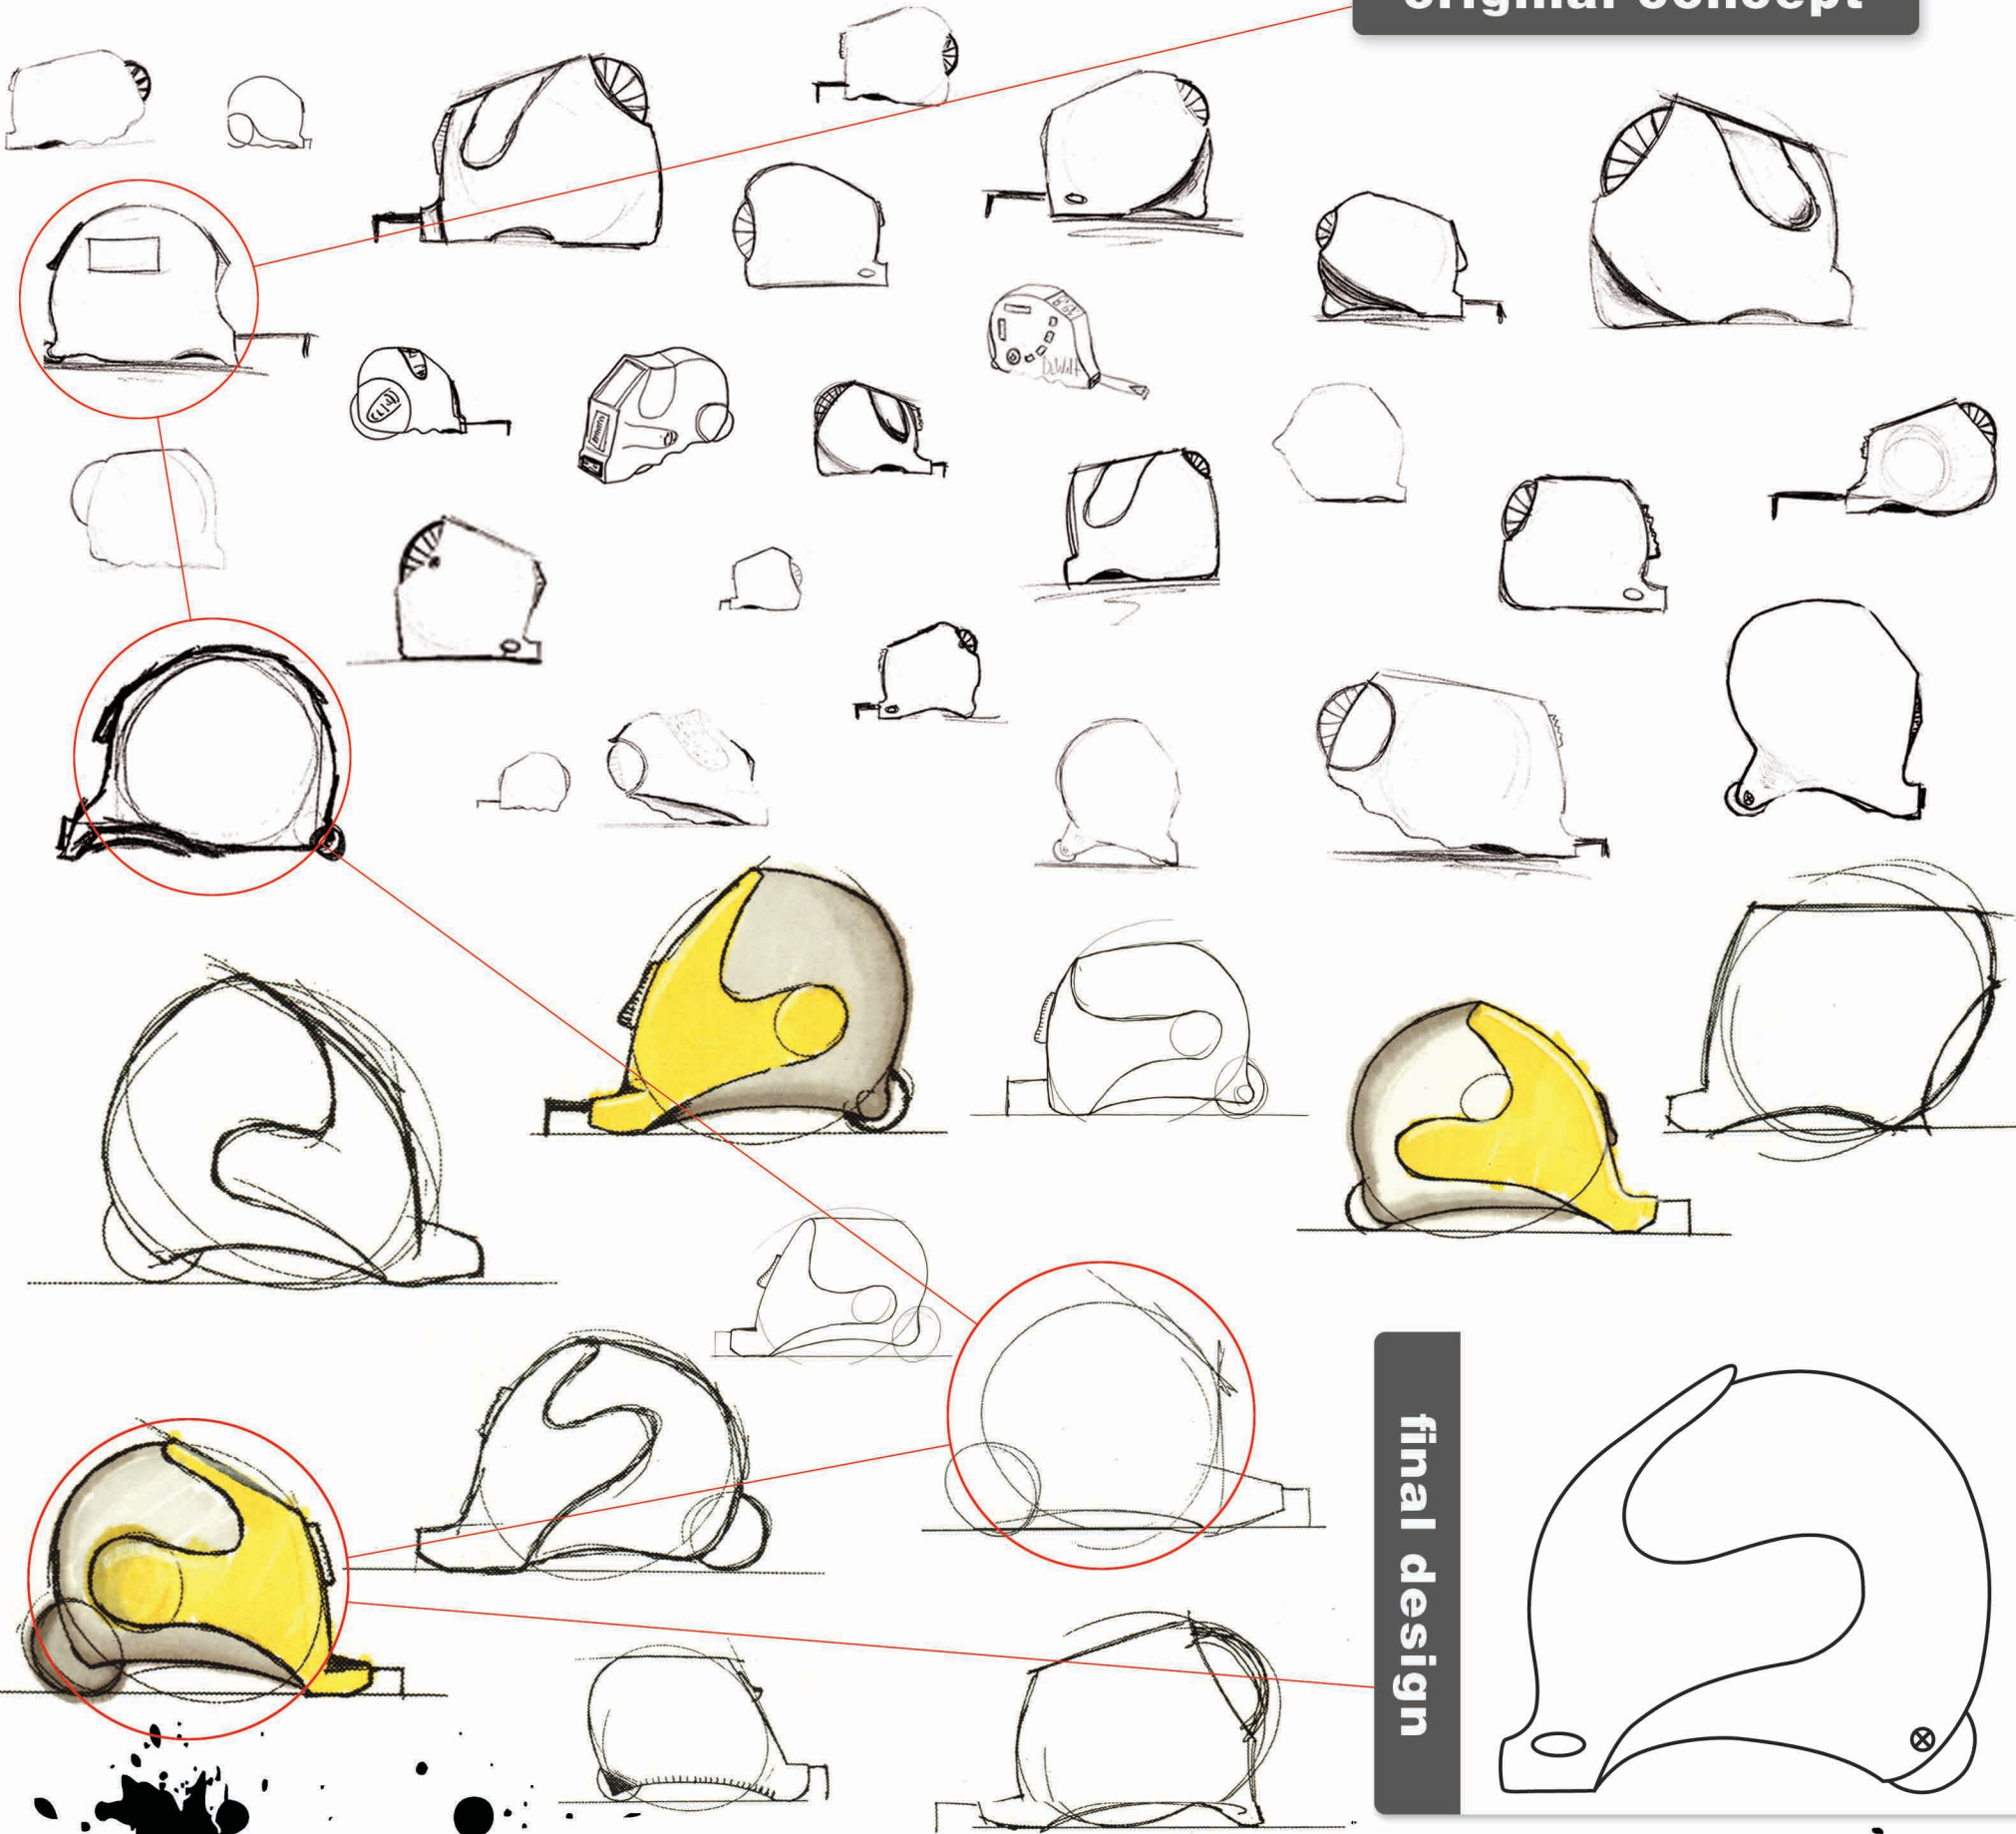

DEWALT
GUARANTEED TOUGH.

**TAPE
MEASURE**

inspiration

original concept

final design