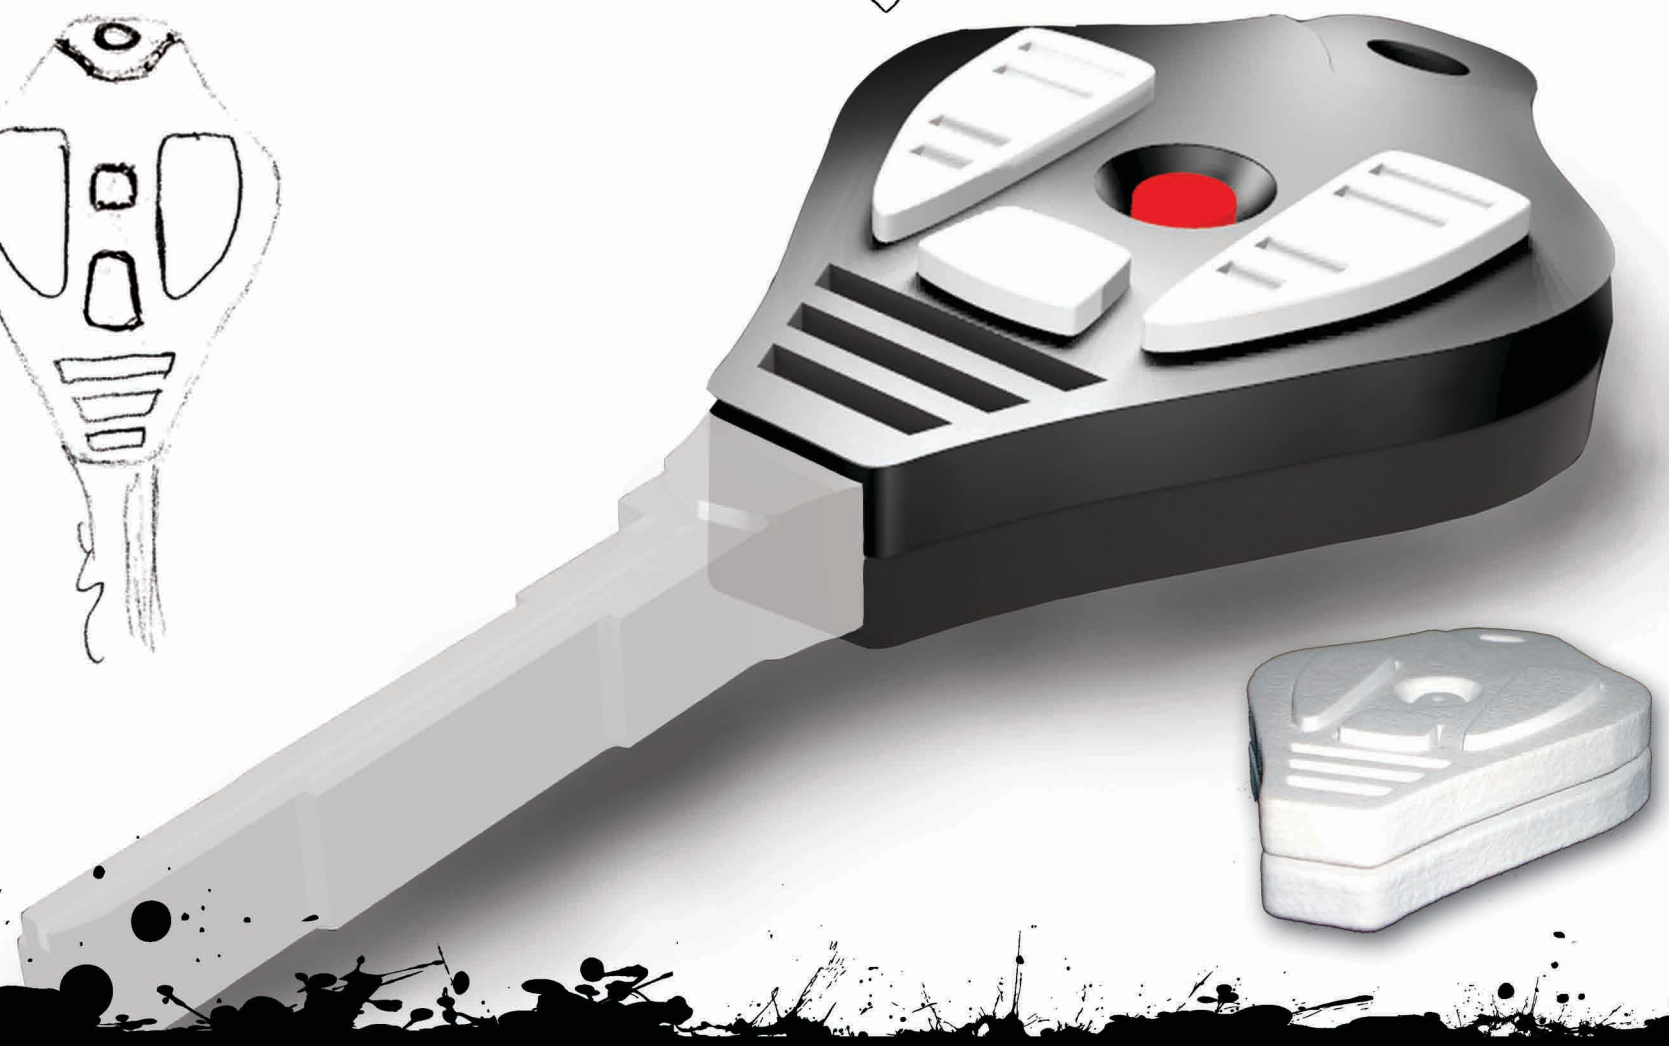

KEY FOB

inspiration

Made for the Ford Shelby Cobra GT 500 Mustang, this key fob was styled to model the cobra as seen in the logo. With the key representing the body of the reptile, the actual transmitter was designed to represent the head, with the two main buttons (lock/unlock) symbolizing the fangs. Through this design came an aggressive rugged style that matched the cars aesthetic appeal and persona.