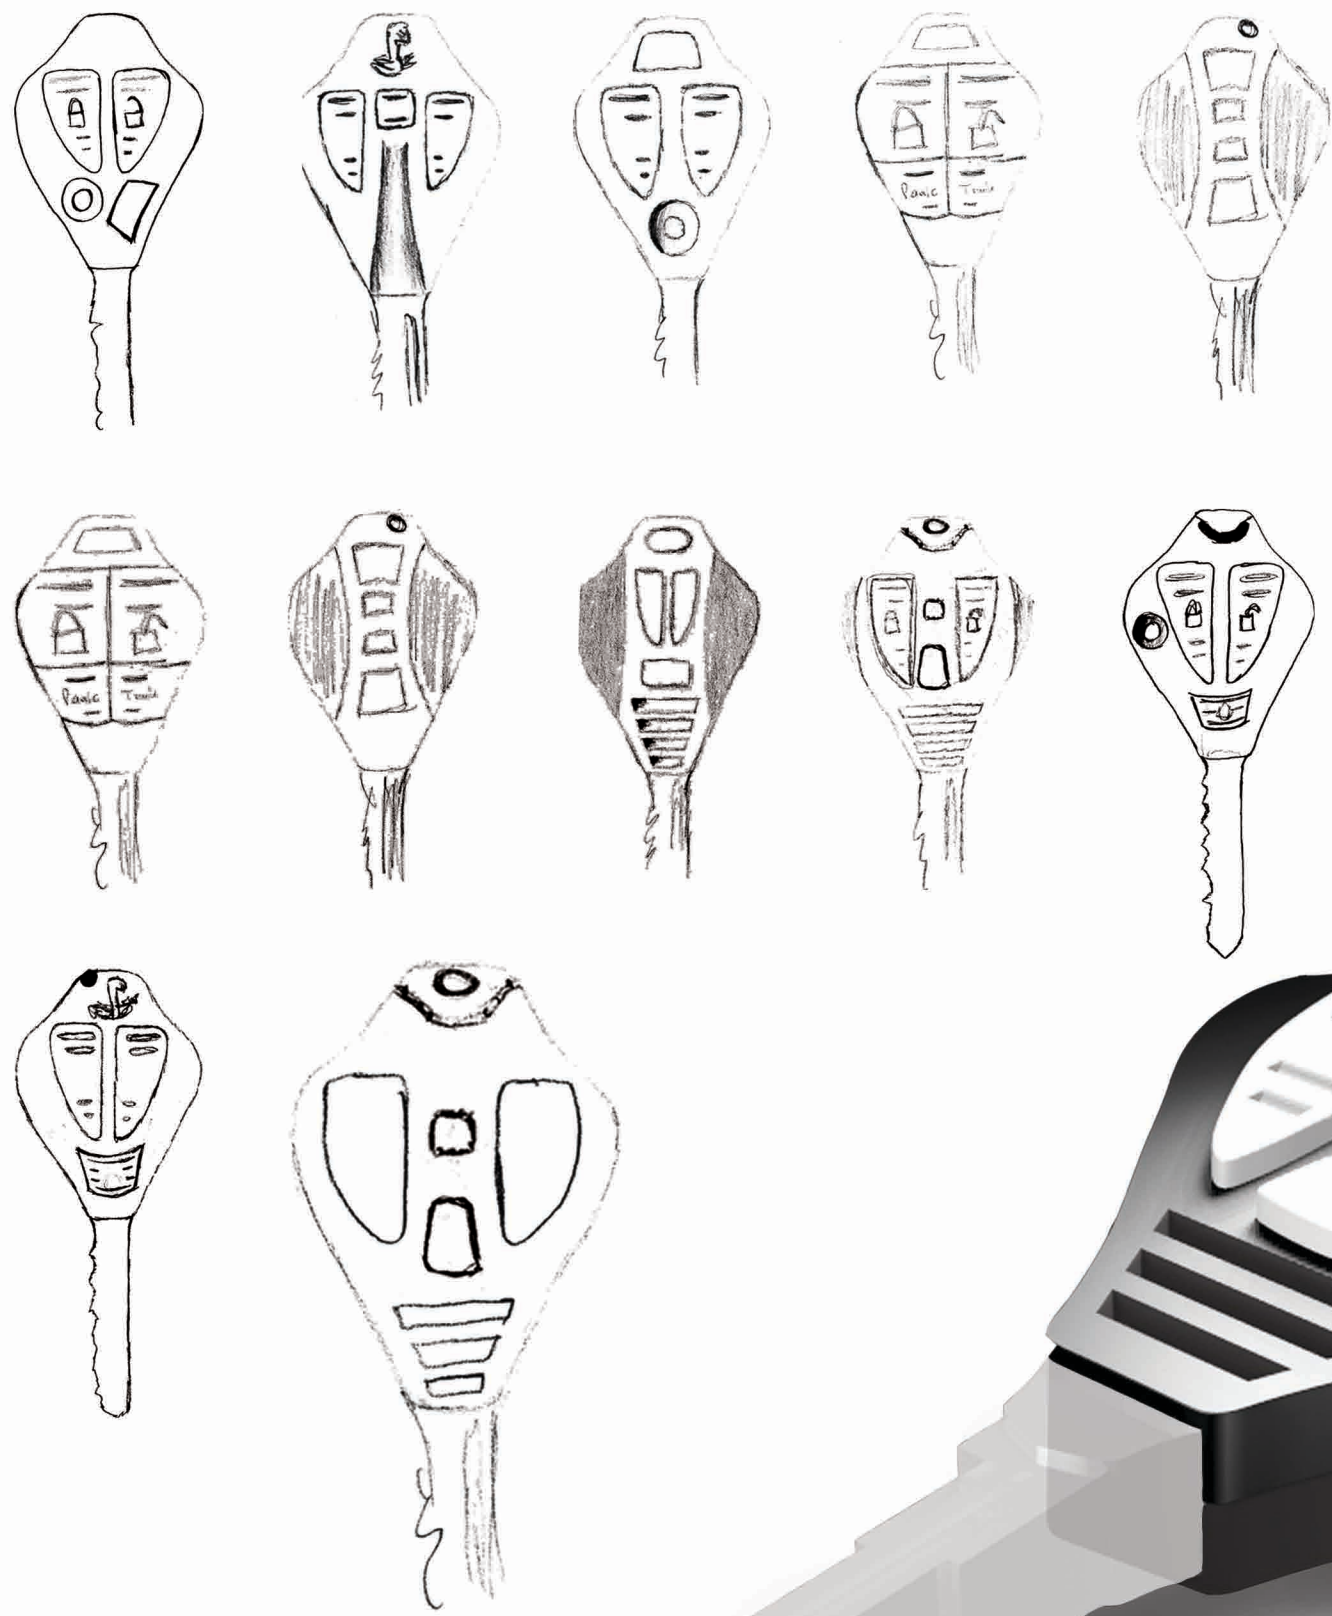

KEY FOB

inspiration

Made for the Ford Shelby Cobra GT 500 Mustang, this key fob was styled to model the cobra as seen in the logo. With the key representing the body of the reptile, the actual transmitter was designed to represent the head, with the two main buttons (lock/unlock) symbolizing the fangs. Through this design came an aggressive rugged style that matched the cars aesthetic appeal and persona.