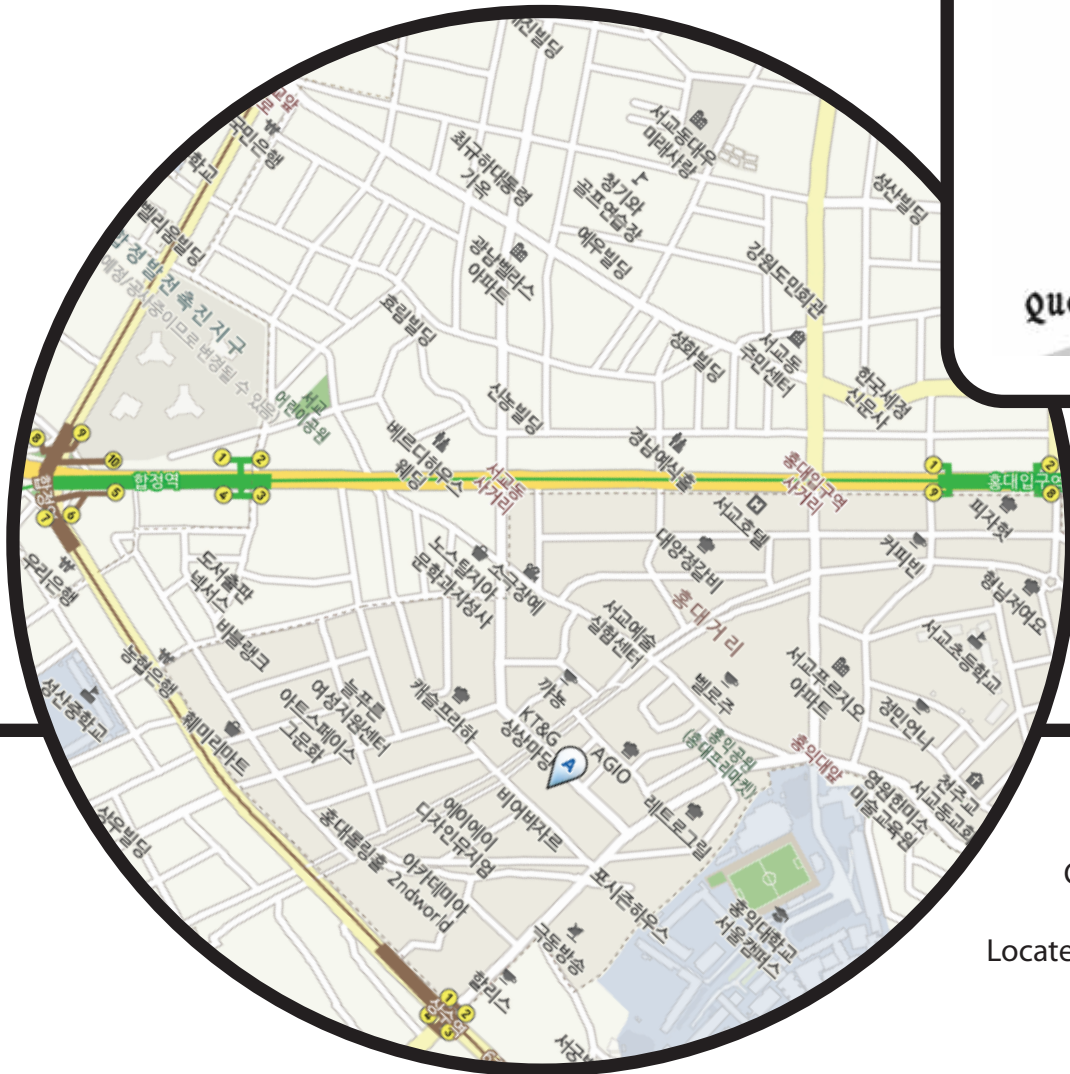

# Queens Head-Namecard Project

namecard STORE

Map side of the namecard for the 2nd branch located in Hong Dae, Seoul.

Customers are most likely to arrive by Subway, therefore the 3 main subway stations have been indicated for convenience.

Located near the Hong Ik University, most local customers will be able to find their way.

Landmarks such as coffee shops, bars, and convenience stores have also been indicated for ease.