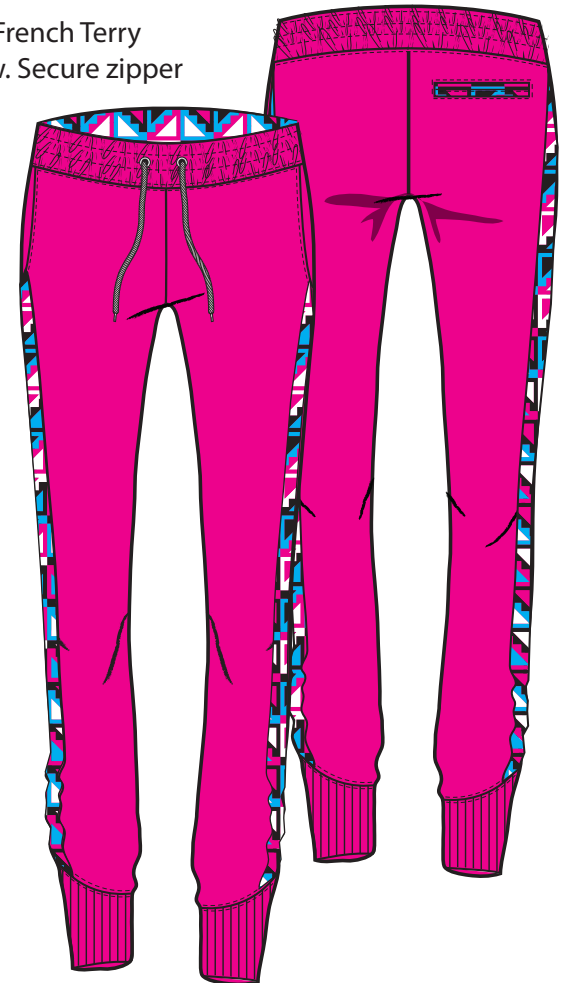

Half Zip Long Sleeve Pull over Shirt. w. zip back pocket.

Racer back Sports Bra w. Contrast mesh Details

Racer back Sports Bra w. Contrast mesh Details

Full Length legging with multi-color 4" Waste band

Soft Stretch French Terry Sweat Jacket 2x2 rib Kangaroo patch pkts w hiding side Zip pockets

Soft Stretch French Terry Sweat Pant w. Secure zipper Back pocket

Running short w. center back WB zip pocket.