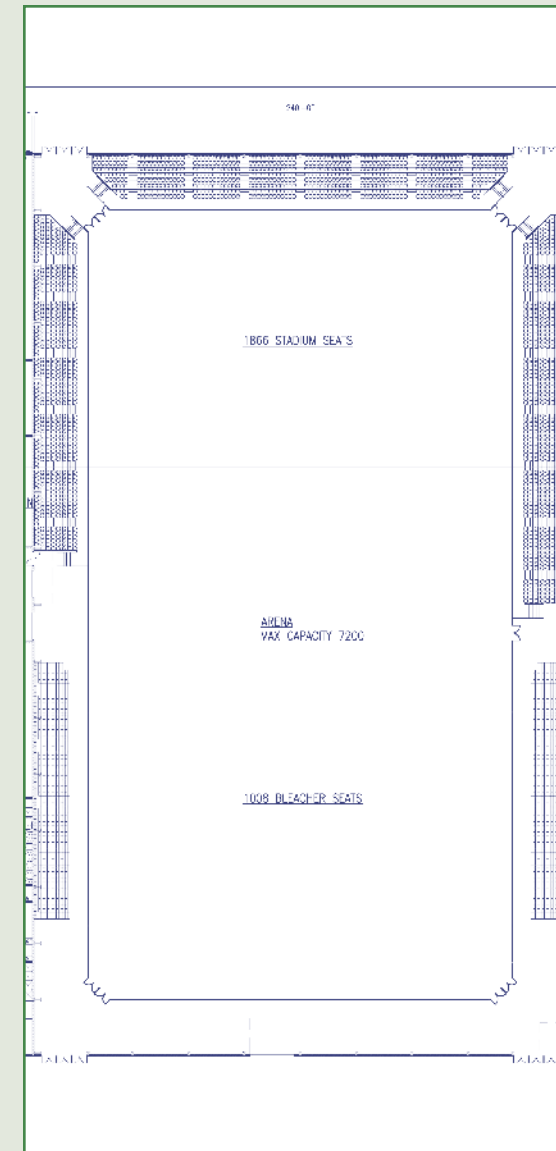

THE MAIN ARENA

The centerpiece of the Expo Arena at the Berrien County Youth Fair is the Main Arena. Measuring 240' by 400', the Arena will include comfortable stadium seating for over 1,866 along with an additional 1,010 bleacher seats.

The upper deck area of the Main Arena will include 12 skyboxes measuring 25' x 40' and 6 skyboxes measuring 25' x 20'.

The 190' x 350' riding area in the arena (66,500 square feet) will meet the requirements for all equine and nearly all rodeo events.

Combining the Main Arena floor space with the available floor space in the Stables and Stalling Area, the Expo Arena at the Berrien County Youth Fair can house events in excess of 186,500 square feet.

With floor seating for concerts and other large events, the entire Main Arena can seat over 7,200 people.

THE MAIN ARENA

- 240' by 400' Main Arena
- 190' by 350' floor space (66,500 square feet)
- 1,866 stadium seats
- 1,010 bleacher seats
- (12) 25'x40' skyboxes
- (6) 25'X20' skyboxes
- restrooms
- concession stands
- advertising signage