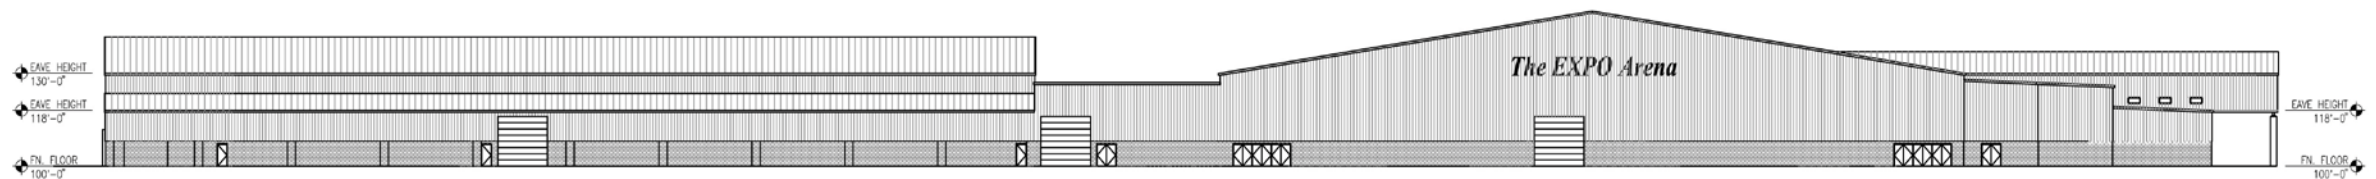

Combining the Main Arena floor space with the available floor space in the Stables and Stalling Area, the Expo Arena at the Berrien County Youth Fair can house events in excess of 186,500 square feet.

With floor seating for concerts and other large events, the entire Main Arena can seat over 7,200 people.

THE MAIN ARENA

- 240' by 400' Main Arena
- 190' by 350' floor space (66,500 square feet)
- 1,866 stadium seats
- 1,010 bleacher seats
- (12) 25'x40' skyboxes
- (6) 25'X20' skyboxes
- restrooms
- concession stands
- advertising signage

1 BUILDING ELEVATION
SCALE: 1" = 30'-0"

2 BUILDING ELEVATION
SCALE: 1" = 30'-0"

3 BUILDING ELEVATION
SCALE: 1" = 30'-0"

4 BUILDING ELEVATION
SCALE: 1" = 30'-0"

EXTERIOR AMENITIES

Loading docks accommodating large trucks and farming equipment will line the exterior walls of the stables and the arena.