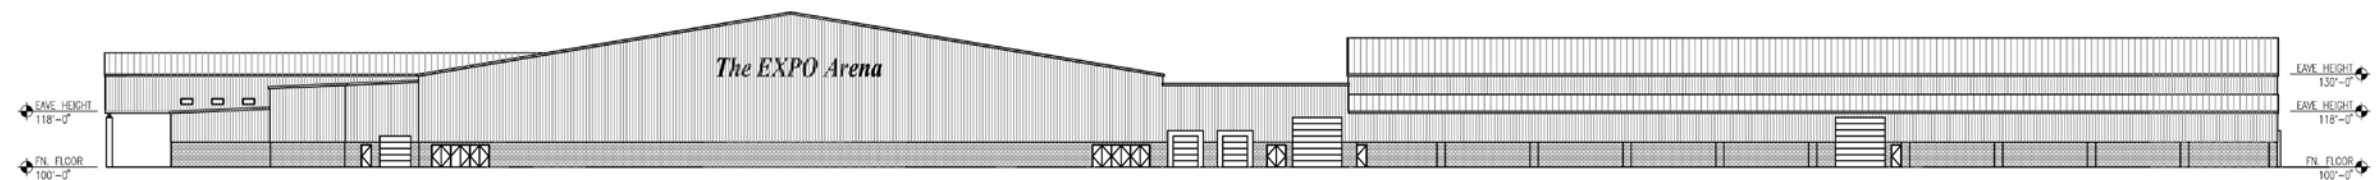

Combining the Main Arena floor space with the available floor space in the Stables and Stalling Area, the Expo Arena at the Berrien County Youth Fair can house events in excess of 186,500 square feet.

With floor seating for concerts and other large events, the entire Main Arena can seat over 7,200 people.

THE MAIN ARENA

- 240' by 400' Main Arena
- 190' by 350' floor space (66,500 square feet)
- 1,866 stadium seats
- 1,010 bleacher seats
- (12) 25'x40' skyboxes
- (6) 25'X20' skyboxes
- restrooms
- concession stands
- advertising signage

1 BUILDING ELEVATION
SCALE: 1" = 30'-0"

2 BUILDING ELEVATION
SCALE: 1" = 30'-0"

3 BUILDING ELEVATION
SCALE: 1" = 30'-0"

4 BUILDING ELEVATION
SCALE: 1" = 30'-0"

EXTERIOR AMENITIES

Loading docks accommodating large trucks and farming equipment will line the exterior walls of the stables and the arena.