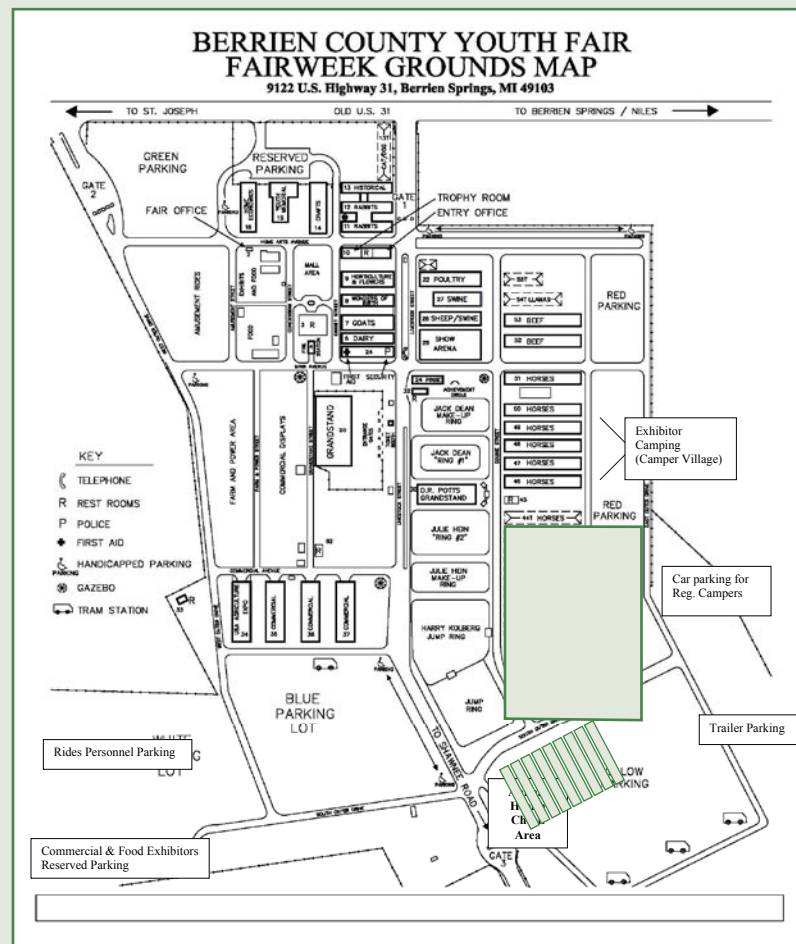

LOCATION AND DIRECTIONS

The Expo Arena at the Berrien County Youth Fair site is located in Berrien Springs, Michigan in the lower southwestern portion of the State of Michigan. Berrien Springs is bordered on the west by U.S. Highway 31. U.S. Highway 31 connects with I-94 at Benton Harbor 11 miles to the north, Niles, 7 miles to the south, and with South Bend, Indiana, 25 miles to the south of Berrien Springs.

Within a 150-mile radius of Berrien Springs are the cities of Grand Rapids, Kalamazoo, Battle Creek, and Holland, Michigan; Michigan City, LaPorte, Fort Wayne, Elkhart and all of northern Indiana, Indianapolis, Toledo, Milwaukee, and the Greater Chicago Area.

Communities adjacent to Berrien Springs include Niles, St. Joseph, Benton Harbor, Eau Claire, Sodus, Watervliet, Stevensville, Baroda, Buchanan, Dowagiac, and Cassopolis.