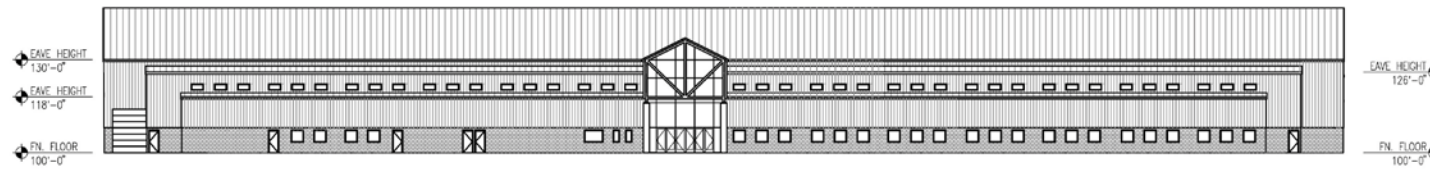

1 BUILDING ELEVATION
SCALE: 1" = 30'-0"