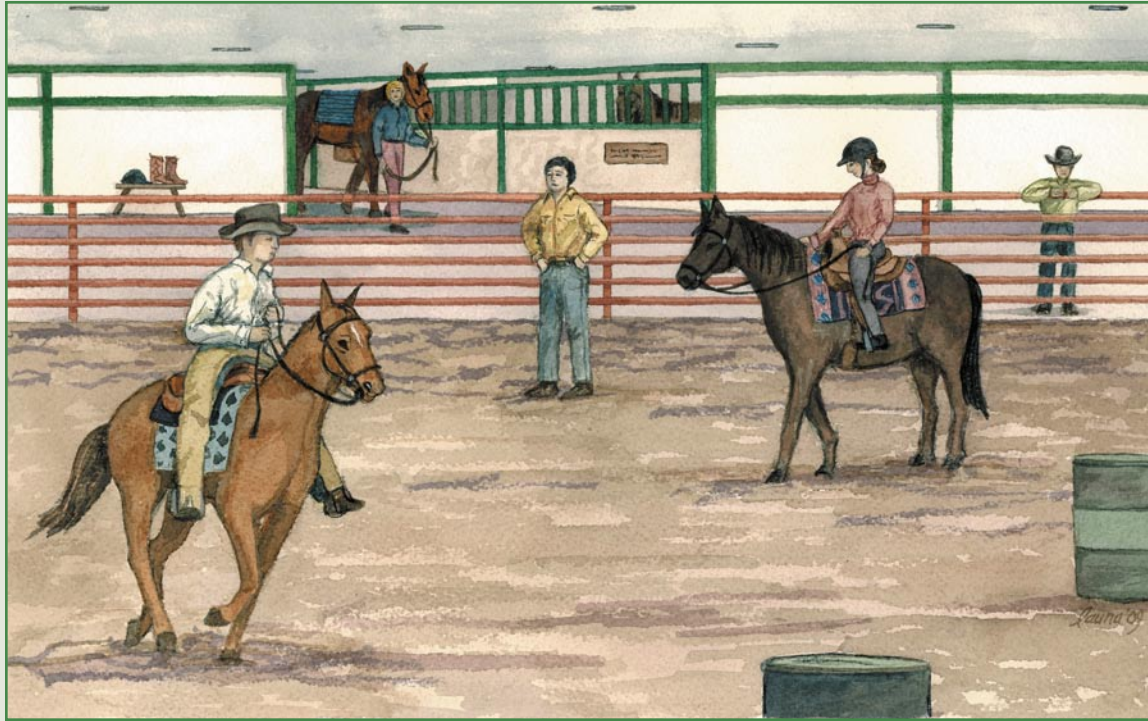

THE EXPO ARENA AT THE BERRIEN COUNTY YOUTH FAIR

Completion Date: Spring, 2012

THE STABLES & STALLING AREA

The Berrien County Youth Fair in Berrien Springs, Michigan is renowned nationally and internationally as the host of some of the best outdoor equestrian shows and expositions in the United States. Berrien County is also rated one of the top counties in the country for per capita ownership of show horses.

It will soon be home to the Expo Arena at the Berrien County Youth Fair, a 6.1 acre complex that includes the Stable and Stalling Area, the Main Arena, and the Hospitality Center.

The Stables and Stalling Area of the Expo Arena at the Berrien County Youth Fair will accommodate more than 500 horses under one roof.

Horse owners and riders will be able to expect dry conditions year round inside the stable and stalling area that includes a 140' x 160' indoor warm-up ring. They will still have access to the six existing outdoor riding arenas and the covered Berrien County Youth Fair grandstand.

When completed, the Expo Arena at the Berrien County Youth Fair will be able to host equine events for over 1,000 horses.

By utilizing removable stalls and climate controls, the Stables and Stalling Area will create a year-round venue for not only equestrian events, but livestock shows, boat shows, farm implement shows, RV shows, home and garden shows and other trade events.