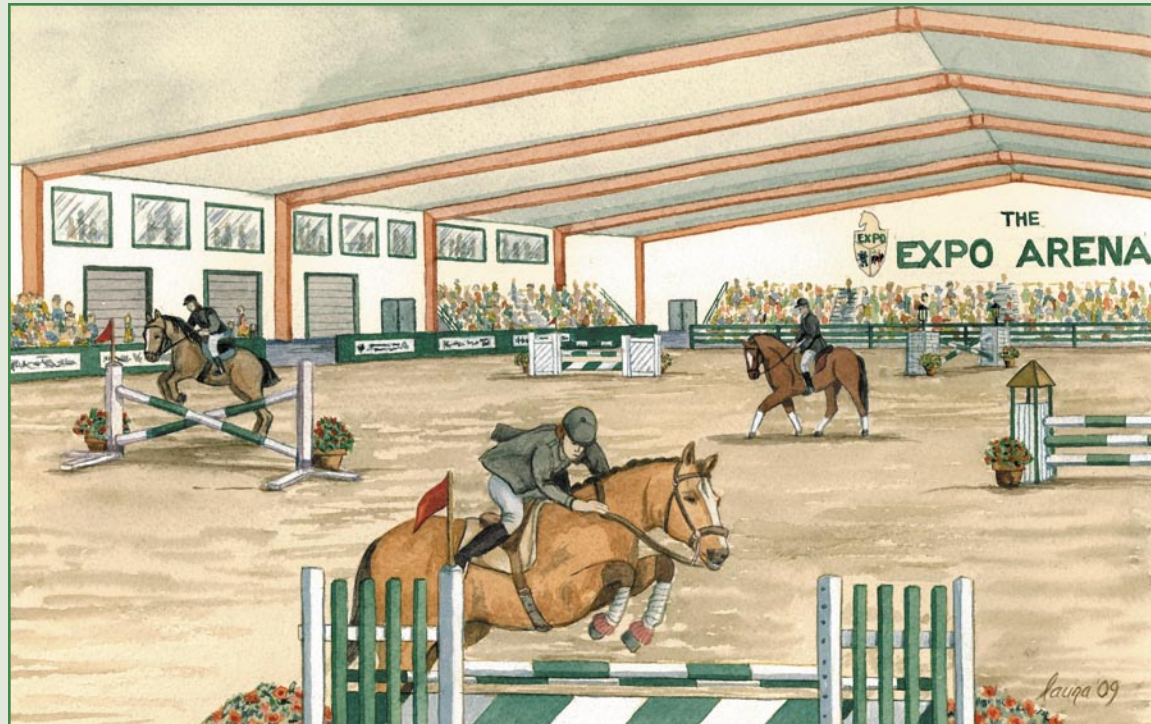

It will soon be home to the Expo Arena at the Berrien County Youth Fair, a 6.1 acre complex that includes the Stable and Stalling Area, the Main Arena, and the Hospitality Center.

The Stables and Stalling Area of the Expo Arena at the Berrien County Youth Fair will accommodate more than 500 horses under one roof.

Horse owners and riders will be able to expect dry conditions year round inside the stable and stalling area that includes a 140' x 160' indoor warm-up ring. They will still have access to the six existing outdoor riding arenas and the covered Berrien County Youth Fair grandstand.

When completed, the Expo Arena at the Berrien County Youth Fair will be able to host equine events for over 1,000 horses.

By utilizing removable stalls and climate controls, the Stables and Stalling Area will create a year-round venue for not only equestrian events, but livestock shows, boat shows, farm implement shows, RV shows, home and garden shows and other trade events.

THE MAIN ARENA

The centerpiece of the Expo Arena at the Berrien County Youth Fair is the Main Arena. Measuring 240' by 400', the Arena will include comfortable stadium seating for over 1,866 along with an additional 1,010 bleacher seats.