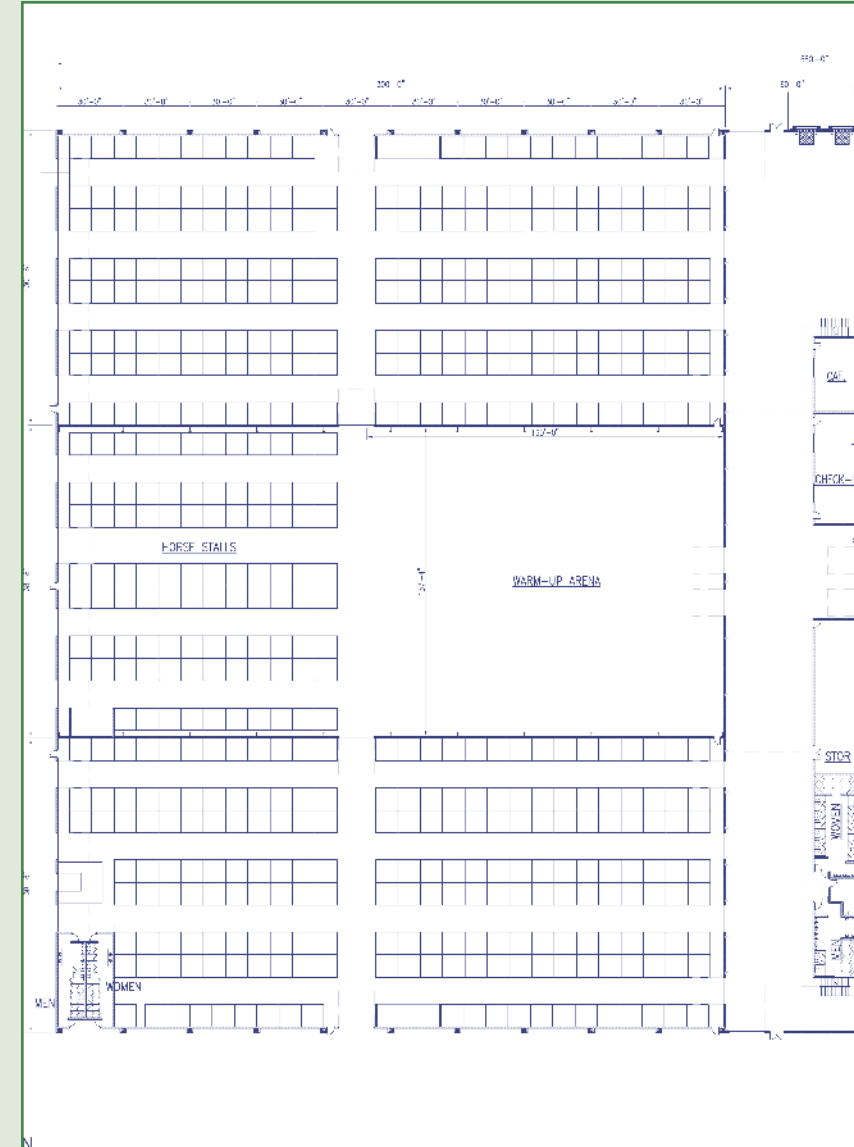

It will soon be home to the Expo Arena at the Berrien County Youth Fair, a 6.1 acre complex that includes the Stable and Stalling Area, the Main Arena, and the Hospitality Center.

The Stables and Stalling Area of the Expo Arena at the Berrien County Youth Fair will accommodate more than 500 horses under one roof.

THE STABLES & STALLING AREA

- 300' x 400' stable & stalling area (120,000 square feet)
- 504 stalls (removable for multi-purpose exhibit use)
- 140' x 160' indoor warm-up ring
- 3 wash bays
- Veterinarian Office
- Judges' quarters
- 400' x 60' connecting corridor with loading docks, restrooms, event office, café, announcer's office and 20' x 40' storage room

THE MAIN ARENA

The centerpiece of the Expo Arena at the Berrien County Youth Fair is the Main Arena. Measuring 240' by 400', the Arena will include comfortable stadium seating for over 1,866 along with an additional 1,010 bleacher seats.