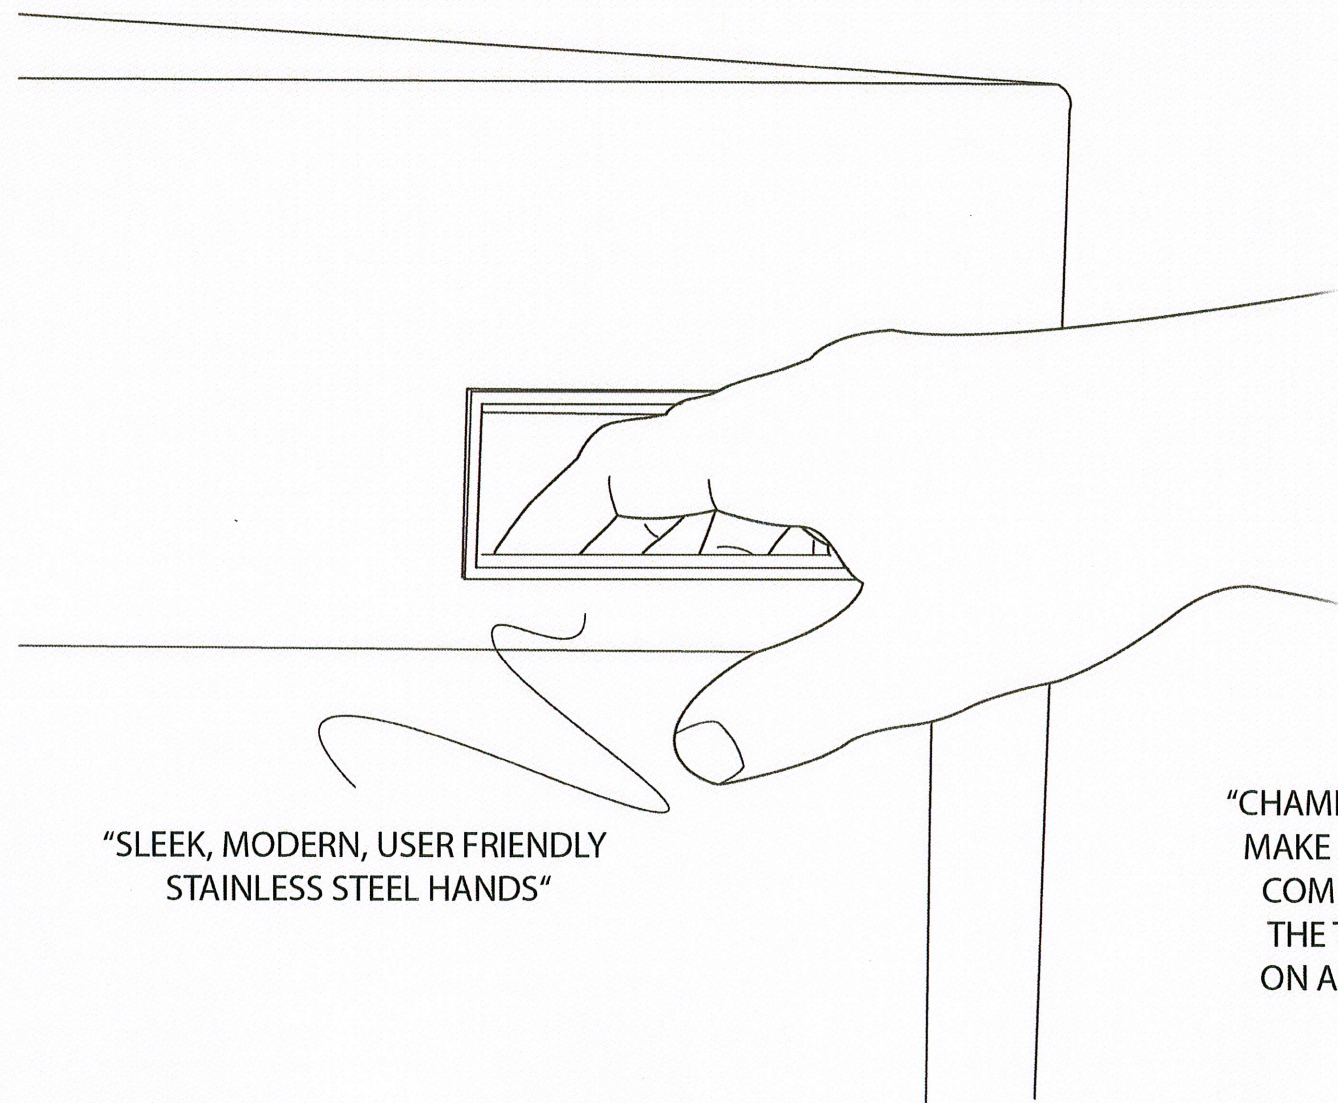

ANGLEPOISE® **play** 360

"SEGMENTS ARE ON A BALL BEARING SYSTEM TO ENSURE A SMOOTH MOVEMENT"

"SLEEK, MODERN, USER FRIENDLY
STAINLESS STEEL HANDS"

"CHAMFERED EDGE TO
MAKE ALTERING THE
COMBINATION OF
THE TABLES EASY
ON ANY SURFACE"

"ANY COMBINATION IS POSSIBLE TO SUIT ANY SITUATION"

A stylized signature in the bottom right corner of the advertisement.