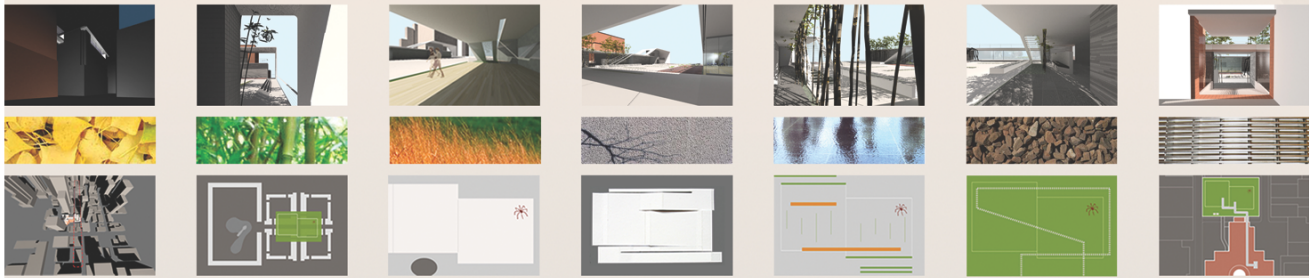

PROJECTS

CIVIC / CULTURAL

SF MoMA Sculpture Garden Competition San Francisco, CA

We were invited with four other San Francisco Architectural Design firms to compete in the roof-top sculpture garden competition for the Botta-designed Museum of Modern Art. While on the presentation graphics team, I was able to quickly distill and condense the essence of the firm's ideas.

(Materials research and Presentation vignettes)

NATOMA STREET VIEW	BALCONY LOOKING WEST	GALLERY LOOKING NORTH	SE COVERED WALKWAY	SW COVERED WALKWAY	EAST COVERED WALKWAY	BRIDGE AT GARDEN LEVEL
FOLIAGE - SEASONAL COLOR	BAMBOO - FILTERED LIGHT	GRASS - WAVE LIKE MOTION	CONCRETE - SOLIDITY	WATER - MOVEMENT	GRAVEL - TEXTURE	GRATING - CONNECTION
SITE EXTENSION	WALKER ART CTR : SFMOMA	SPATIAL OPTIMIZATION	UNFOLDING OF SPACE	LANDSCAPE FILTERING	CONTINUITY OF MOVEMENT	TRANSPORT OF SCULPTURE

SFMOMA
SCULPTURE GARDEN