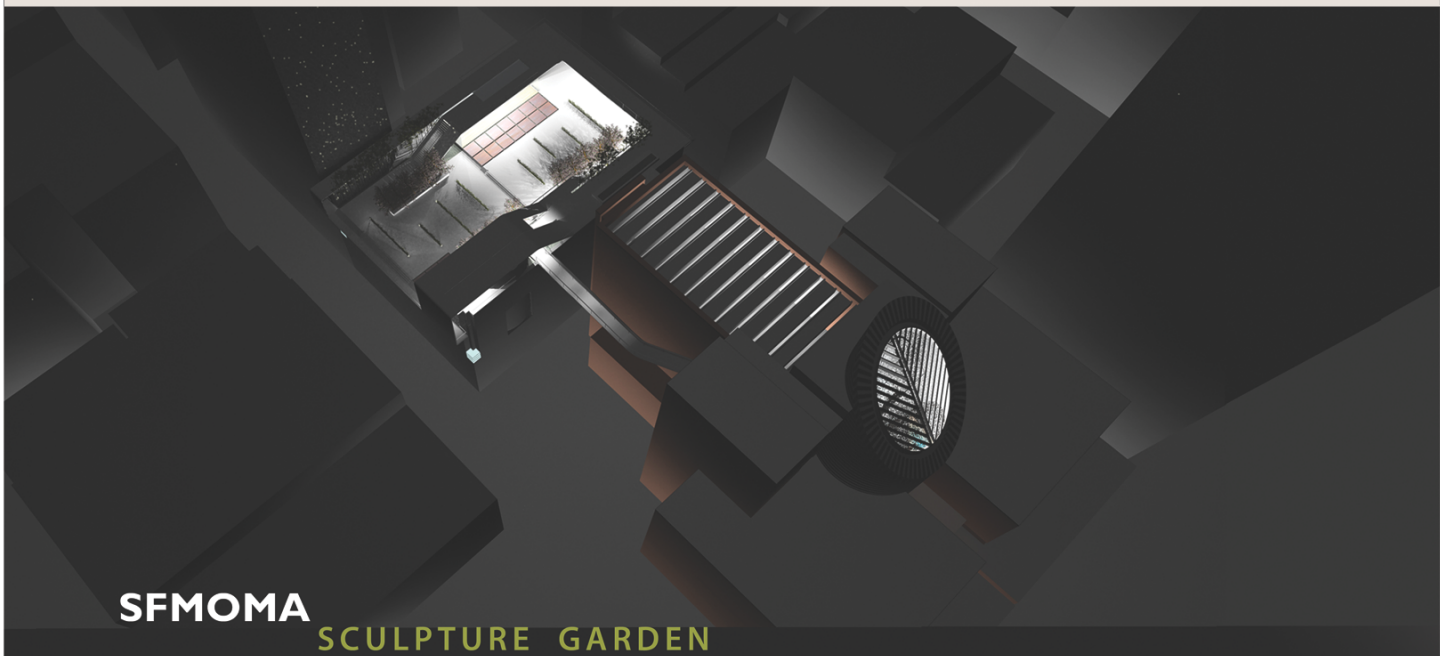

PROJECTS

CIVIC / CULTURAL

SF MoMA Sculpture Garden Competition San Francisco, CA

We were invited with four other San Francisco Architectural Design firms to compete in the roof-top sculpture garden competition for the Botta-designed Museum of Modern Art. While on the presentation graphics team, I was able to quickly distill and condense the essence of the firm's ideas.

(Materials research and Presentation vignettes)

NATOMA STREET VIEW	BALCONY LOOKING WEST	GALLERY LOOKING NORTH	SE COVERED WALKWAY	SW COVERED WALKWAY	EAST COVERED WALKWAY	BRIDGE AT GARDEN LEVEL
FOLIAGE - SEASONAL COLOR	BAMBOO - FILTERED LIGHT	GRASS - WAVE LIKE MOTION	CONCRETE - SOLIDITY	WATER - MOVEMENT	GRAVEL - TEXTURE	GRATING - CONNECTION
SITE EXTENSION	WALKER ART CTR : SFMOMA	SPATIAL OPTIMIZATION	UNFOLDING OF SPACE	LANDSCAPE FILTERING	CONTINUITY OF MOVEMENT	TRANSPORT OF SCULPTURE