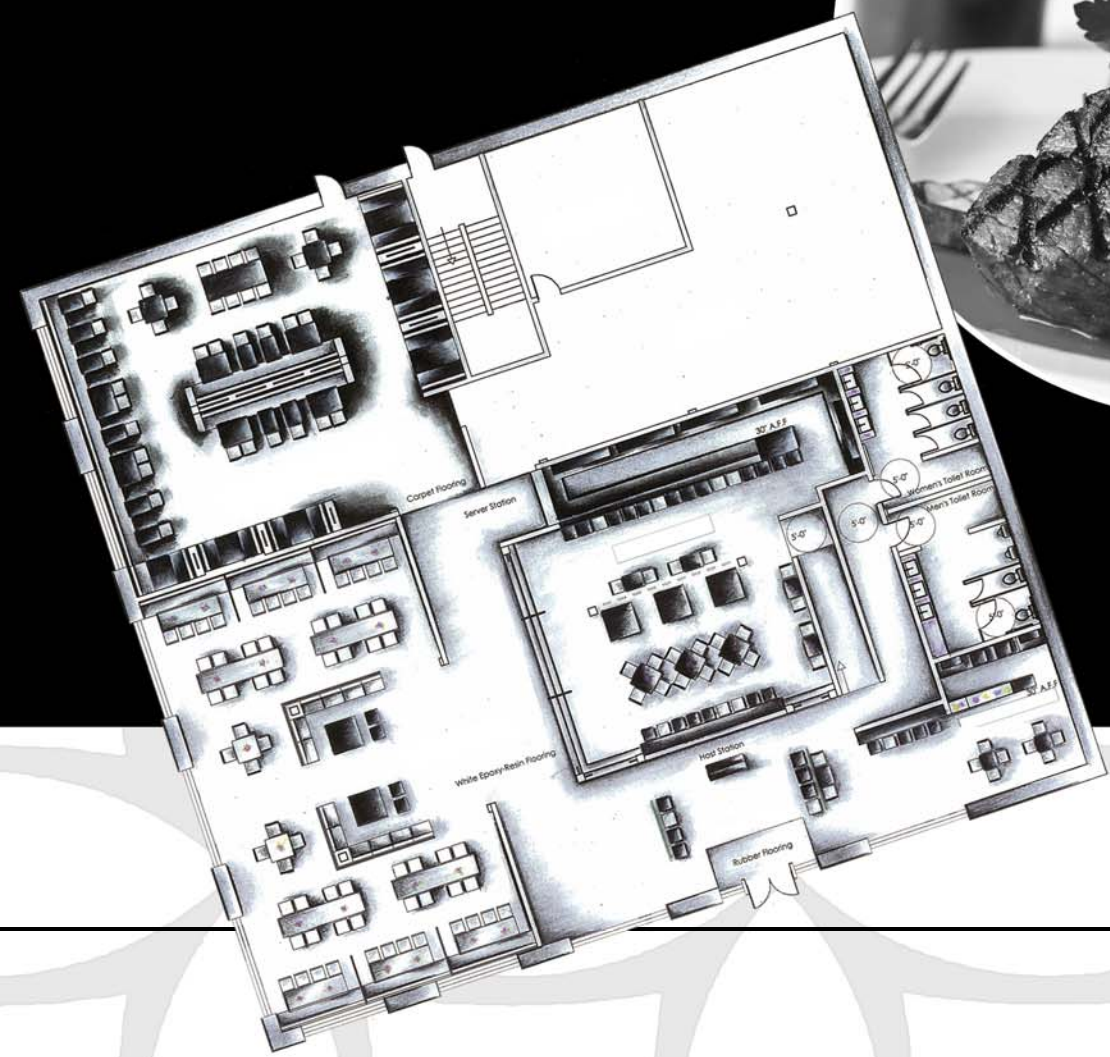

family entertainment

hospitality

retail

office systems

Crave introduces sophistication, simplicity, and a contemporary color scheme of black and white with pops of purple. An emphasis on the horizontal line is repeated throughout the space, and unity is created with repeated sheer fabric, leather, resin panels, and unique lighting.