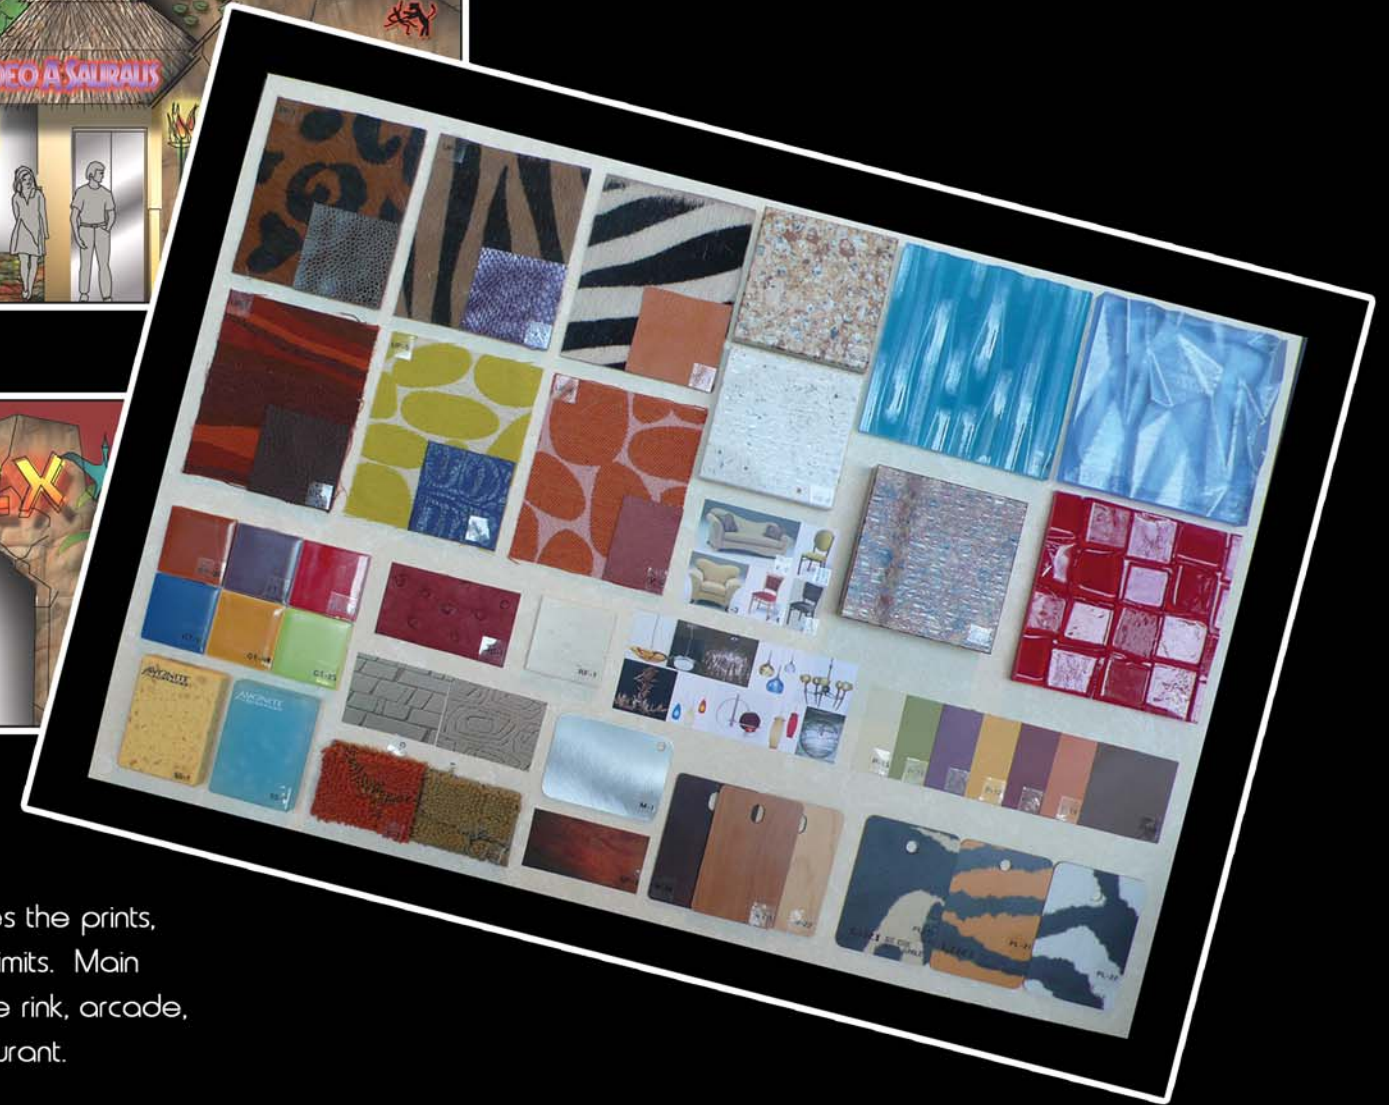

family entertainment

hospitality

retail

office systems

With a prehistoric and ice age theme, Bedrocx utilizes the prints, patterns, and textures of these ages to define the limits. Main attractions within this family friendly space included an ice rink, arcade, bumper cars, laser tag, party rooms, and restaurant.

bedrocx
family entertainment center
sabahiya, kuwait