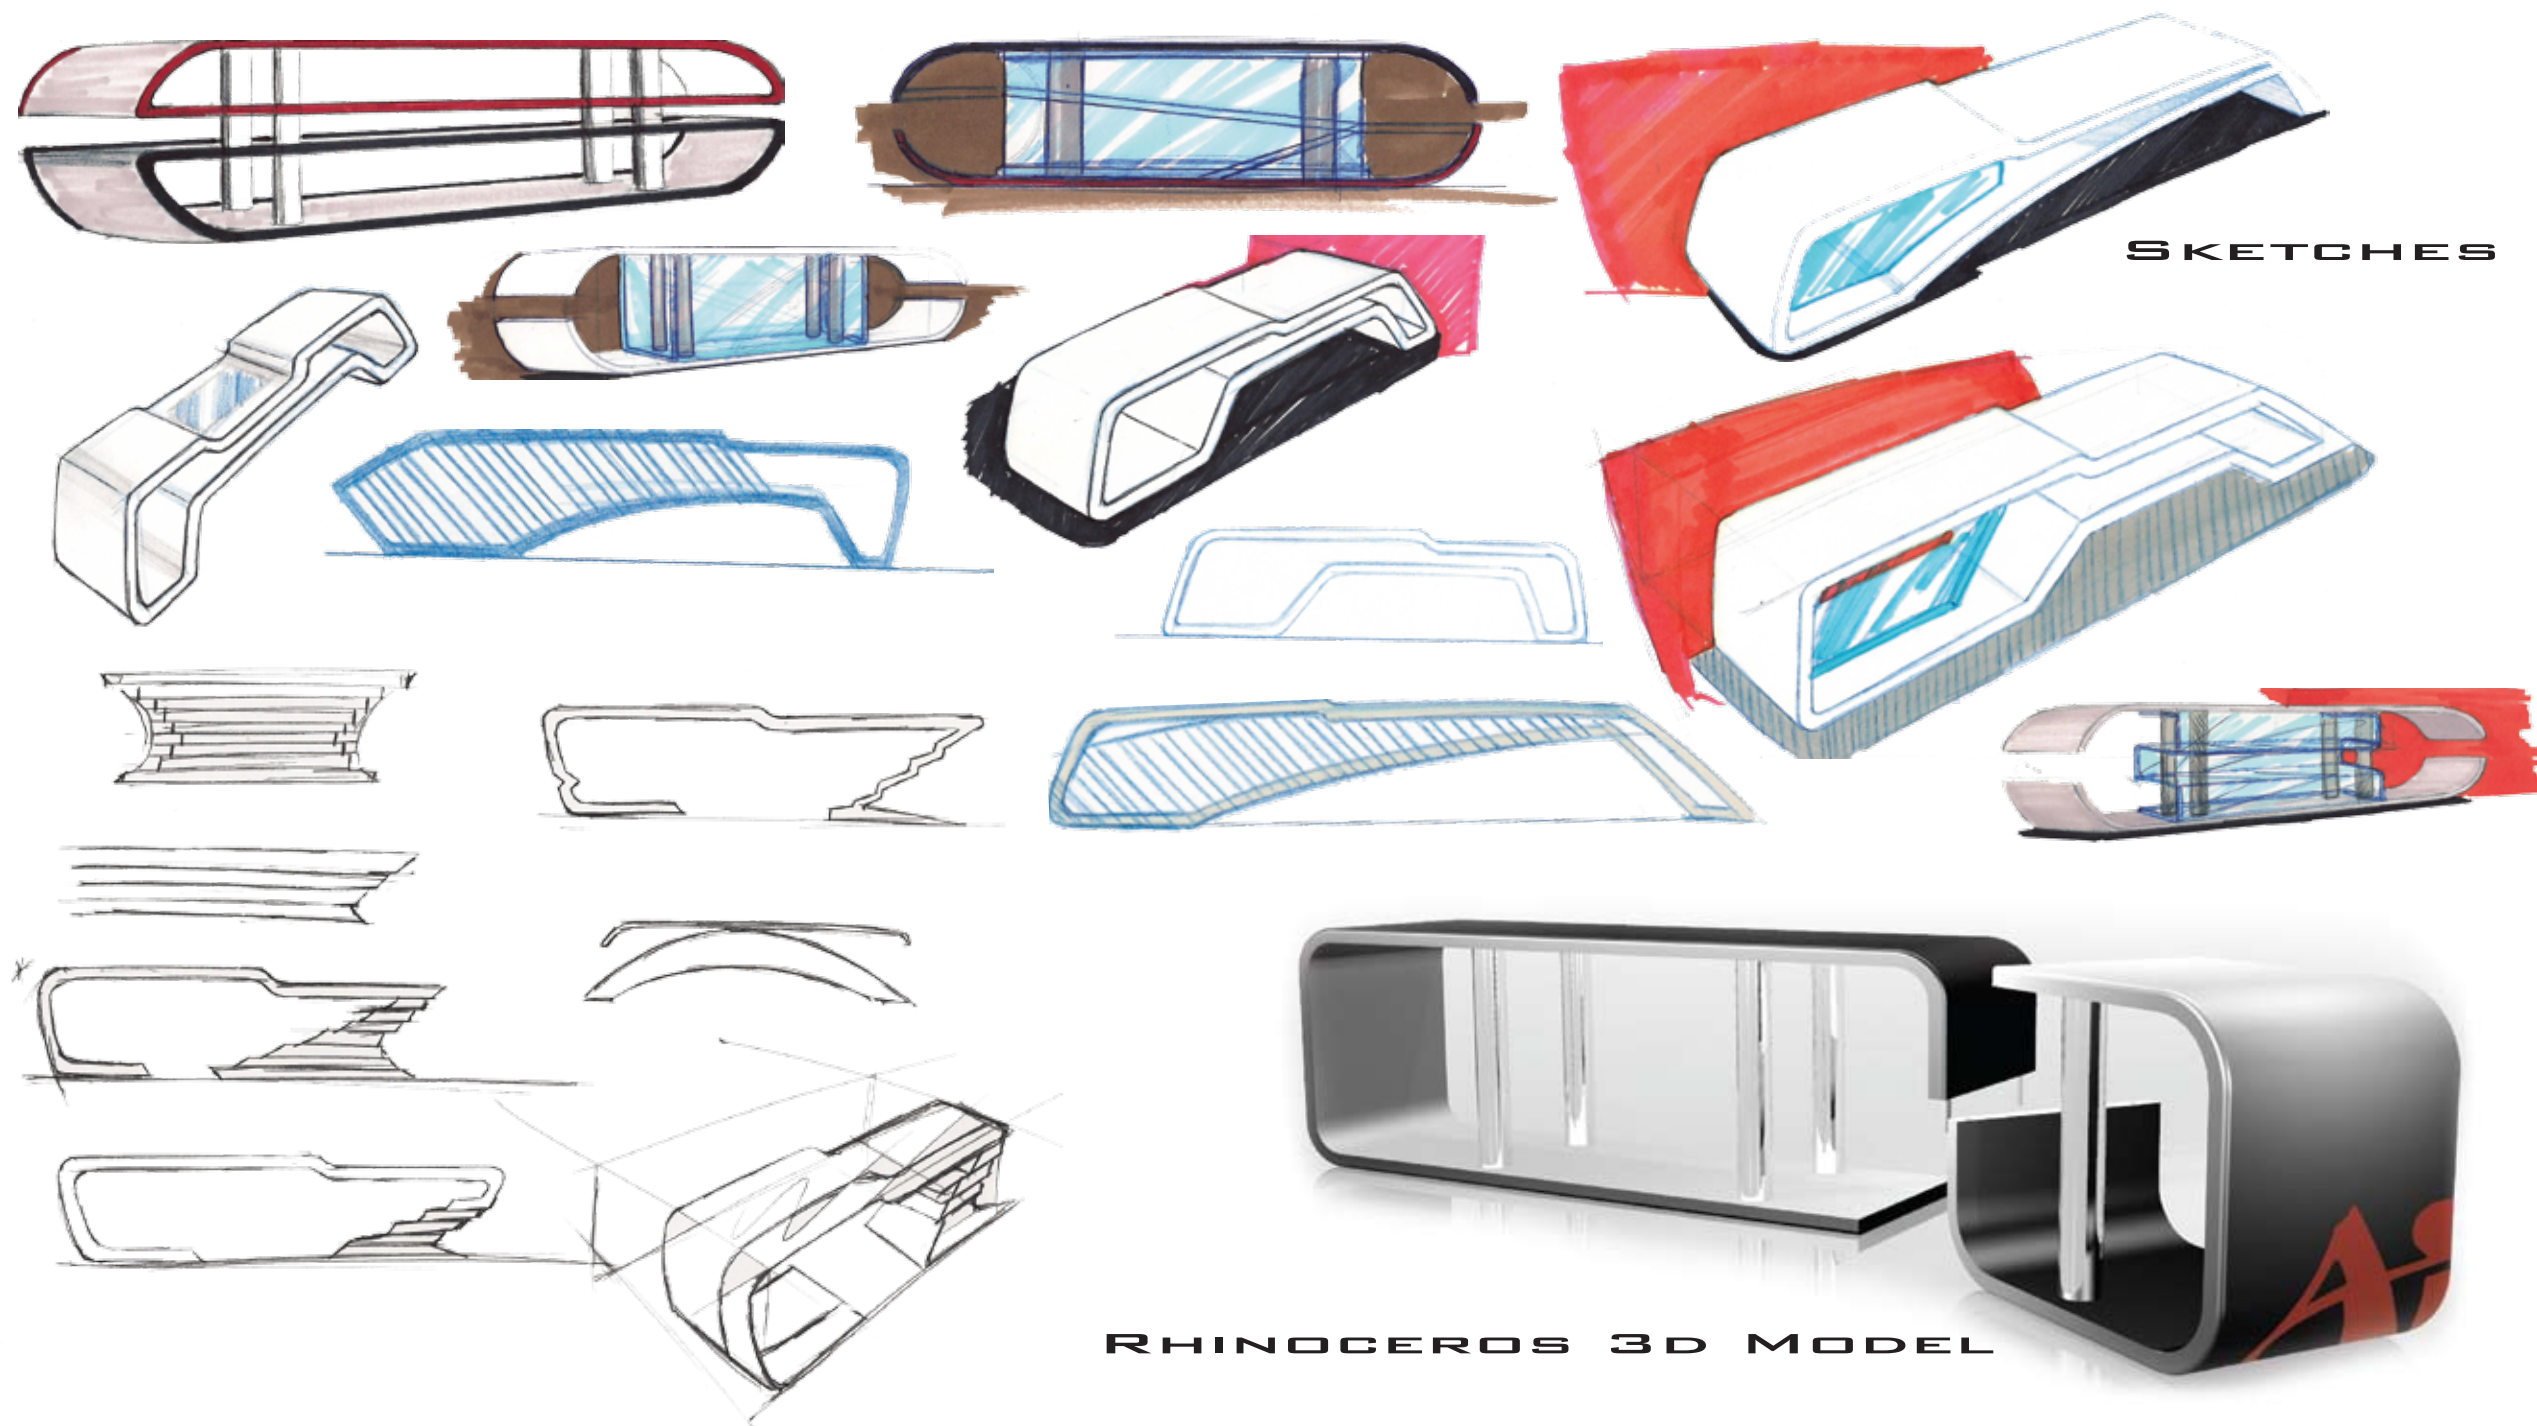

PRIVATE COLLECTION

SKETCHES

RHINOCEROS 3D MODEL

THIS FURNITURE PIECE BELONGS TO THE PRIVATE COLLECTION OF THE ART INSTITUTE OF PHILADELPHIA.

THIS PIECE IS A UNIQUE BENCH DESIGNED FOR THE SCHOOL.

IT CAN BE SEPARATED INTO TWO DIFFERENT PIECES

AND IT INCORPORATES THE SCHOOL LOGO.

THE CONCEPT BEHIND THIS BENCH IS NEGATIVE SPACE AND THE FLOW OF ITS CURVES.