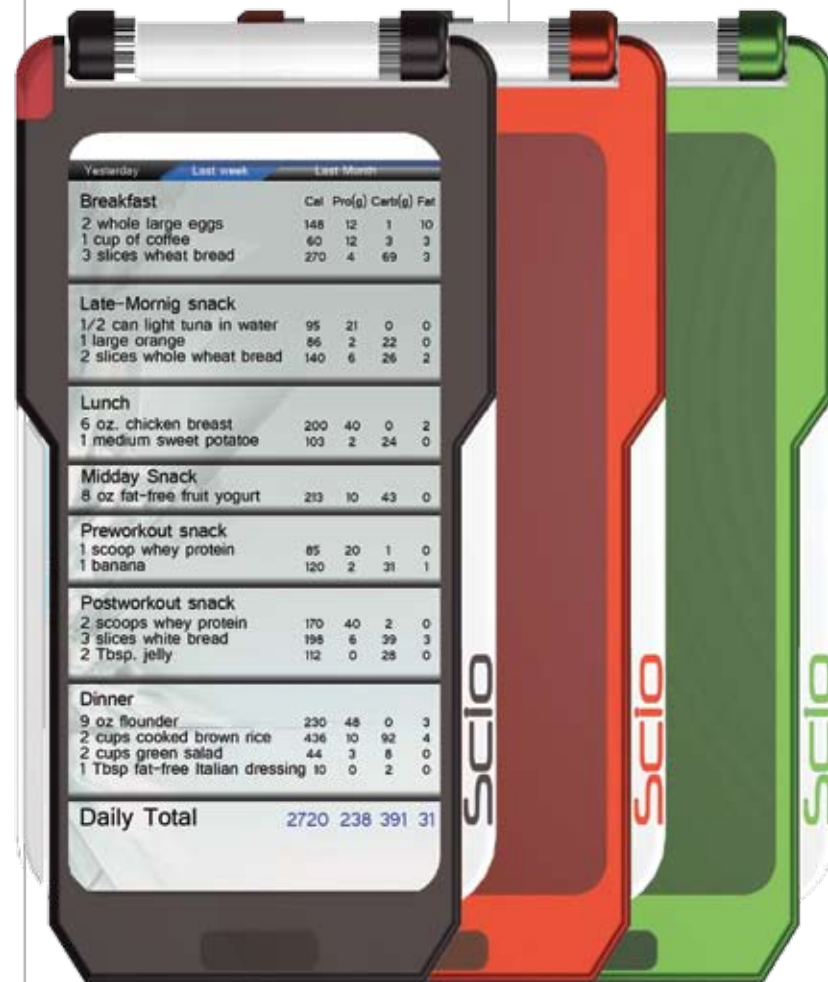

SKETCHES

PHOTOSHOP RENDERING

FINAL PRODUCT

INTEGRATED SCALE.

CONNECT TO THE INTERNET TO FIND NUTRITIONAL INFORMATION

SCAN FOOD TO KEEP TRACK OF WHAT YOU EAT.

USERS

Scio (SMART CALORIE INTAKE ORGANIZER)

THE SCIO (SMART CALORIE INTAKE ORGANIZER) IS A PORTABLE DEVISE DESIGNED TO HELP INDIVIDUALS CONTROL THEIR CALORIES INTAKE. IT ALSO HELPS CONTROLLING DIABETES, LOWERING BLOOD PRESURE, AND COLESTEROL LEVELS. THE SCIO ALLOWS THE INDIVIDUAL TO SCAN FOOD, WEIGHT FOOD AND ACCESS THE INTERNET.