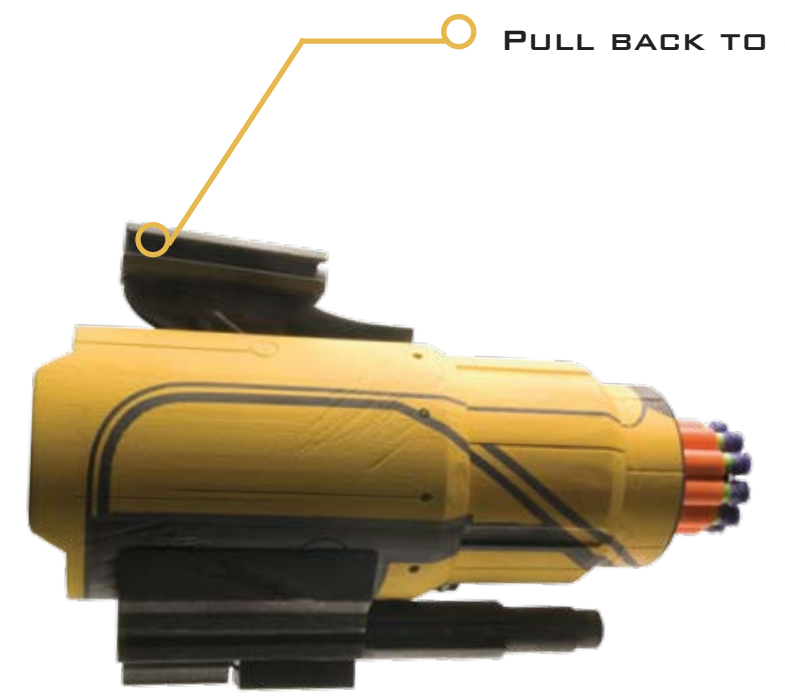

BUMBLEBEE PLASMA CANNON NERF GUN

ROTATING NERF WHEEL

SOUND EFFECTS ACTIVATE WHEN GUN IS SHOT.

PULL BACK TO SHOOT

FEEL THE POWER OF THE PLASMA CANNON