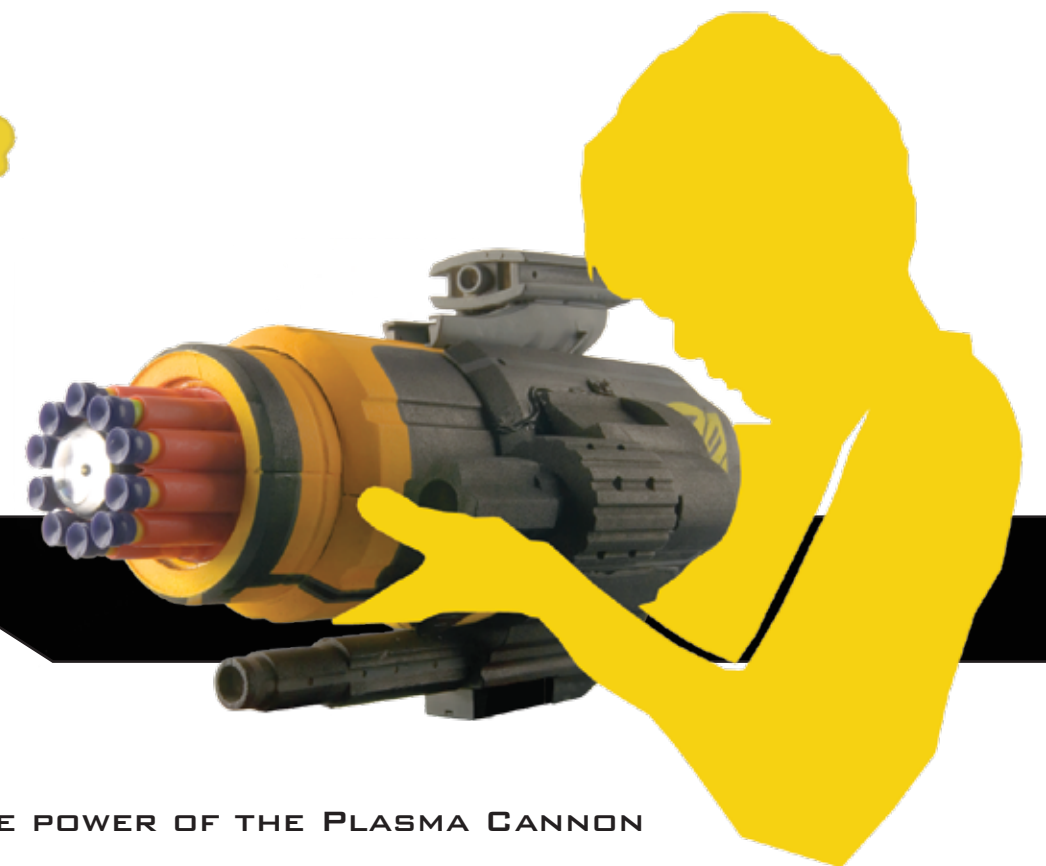

BUMBLEBEE PLASMA CANNON NERF GUN

ROTATING NERF WHEEL

SOUND EFFECTS ACTIVATE WHEN GUN IS SHOT.

PULL BACK TO SHOOT

FEEL THE POWER OF THE PLASMA CANNON