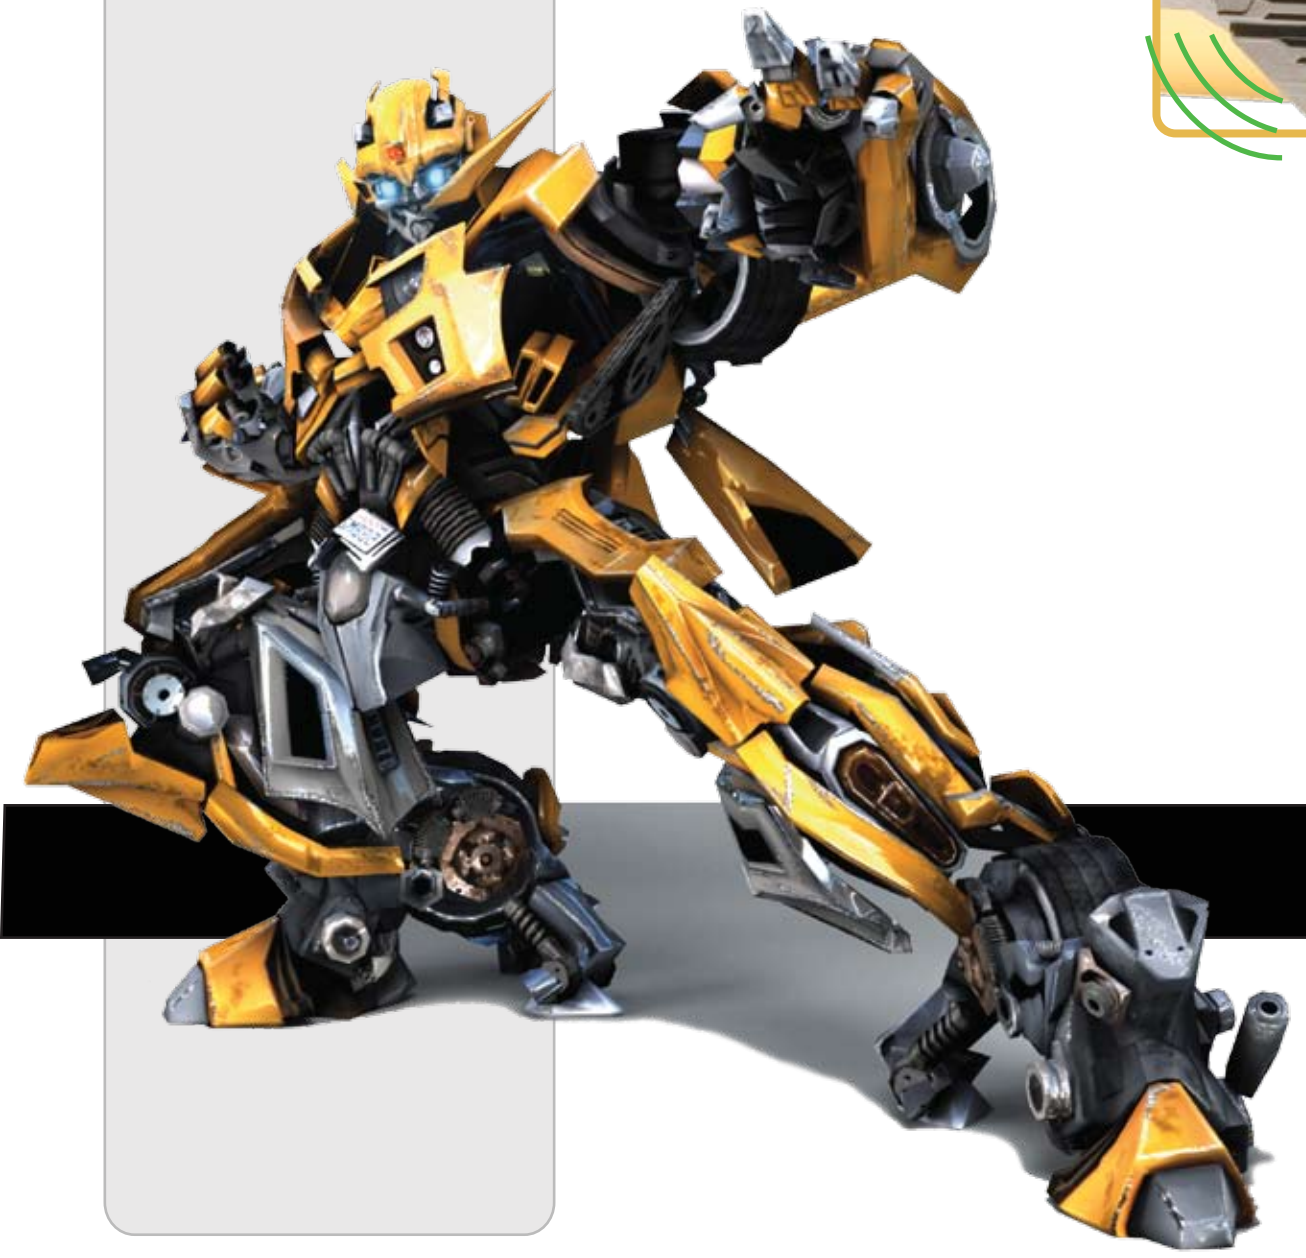

BUMBLEBEE PLASMA CANNON NERF GUN

ROTATING NERF WHEEL

SOUND EFFECTS ACTIVATE WHEN GUN IS SHOT.

PULL BACK TO SHOOT

FEEL THE POWER OF THE PLASMA CANNON