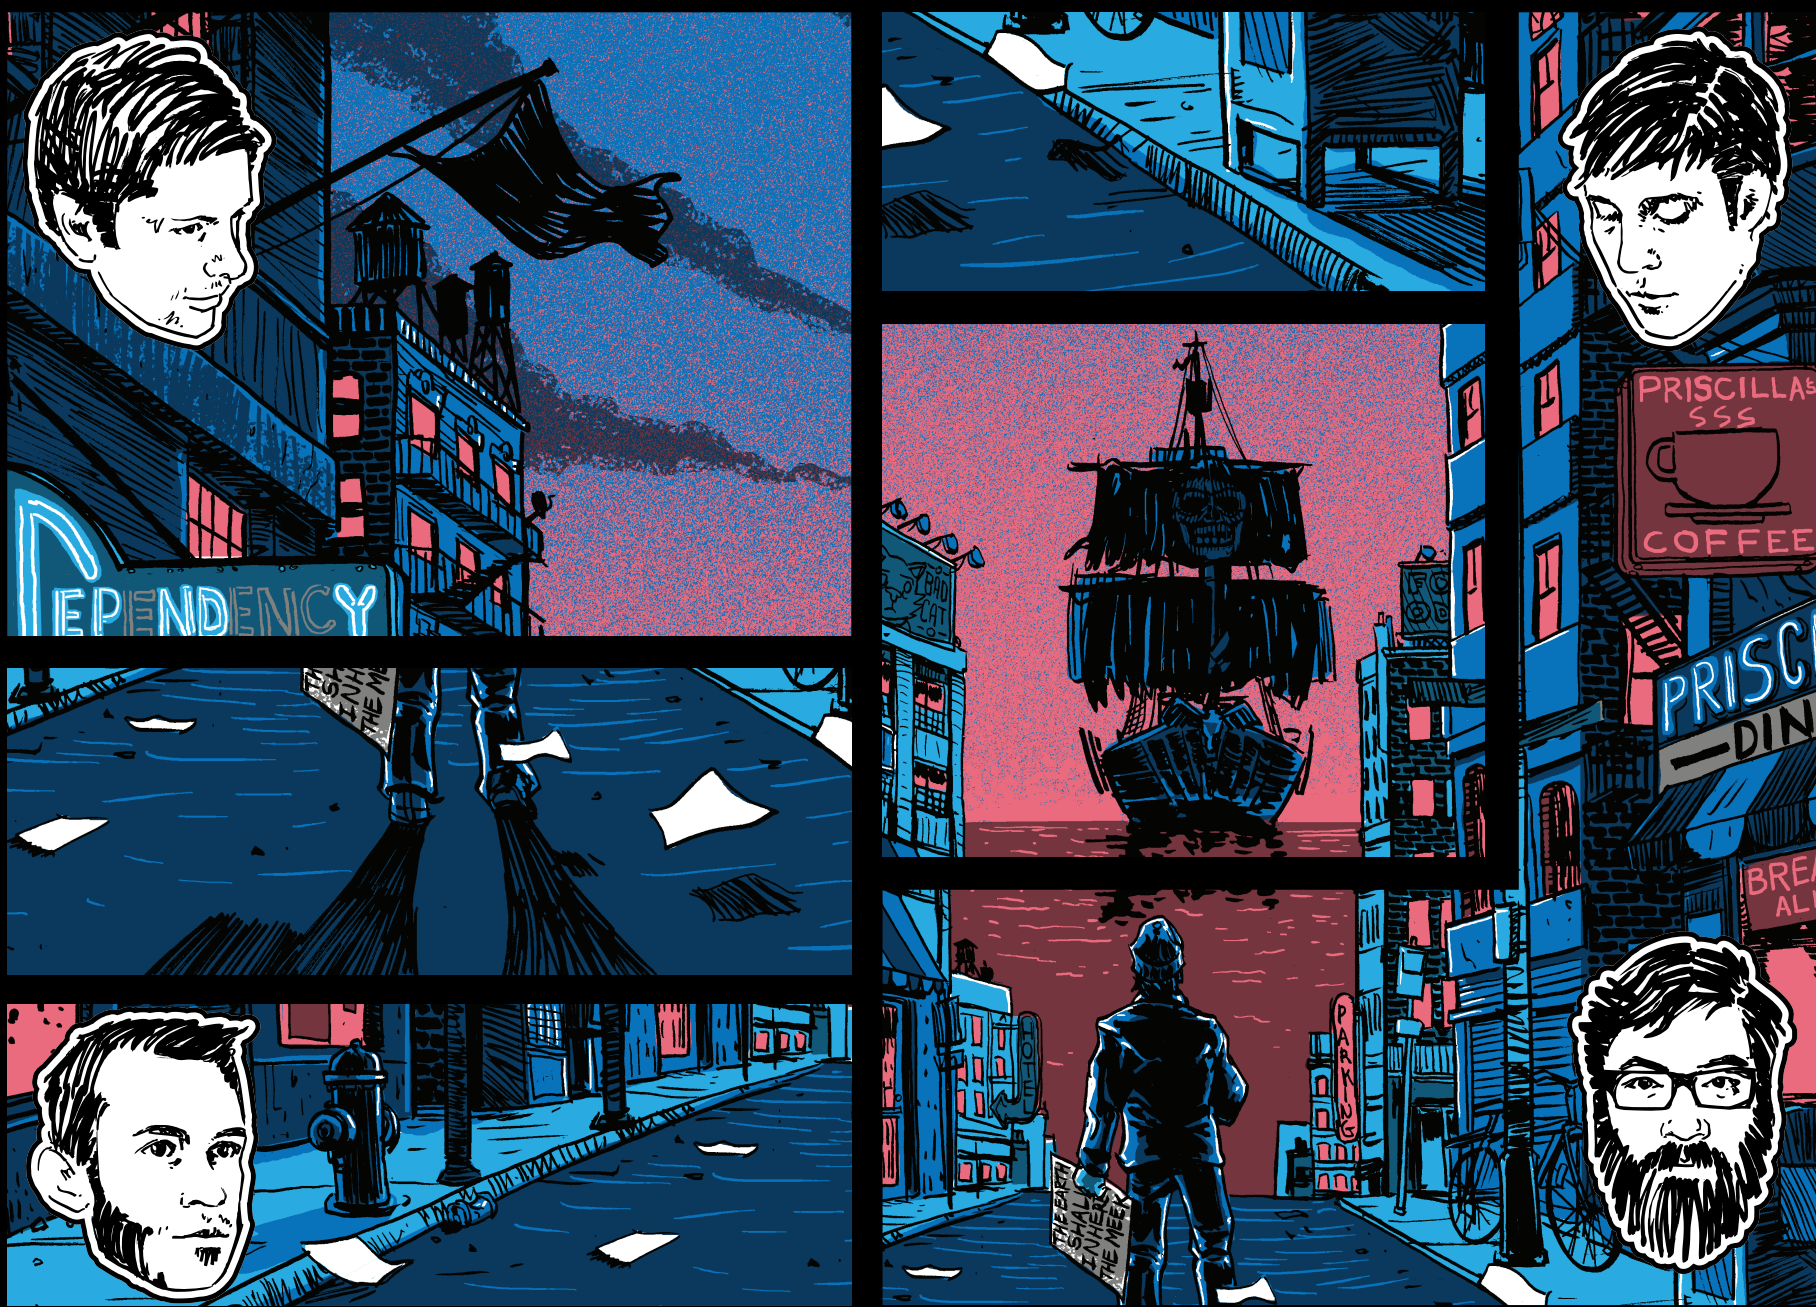

HEAD FOR THE HILLS

NEW ALBUM
BLUE RUIN

Cover art by Tim Doyle

*"Head For The Hills' - Blue Ruin
effortlessly matches integrity against innovation"*
- CMT Edge
www.cmt.com

www.headforthehillsmusic.com

AVAILABLE
NOW