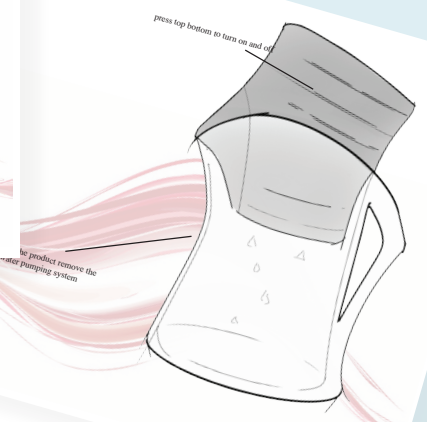

tabletop bottler

filtered release for fish tank

pitcher humidity cap

water pod filler

hydro-orb

cabinet dryer

concept driven

water canister

battery powered kick-around

auto-water for hanging plants

absorbent to wall