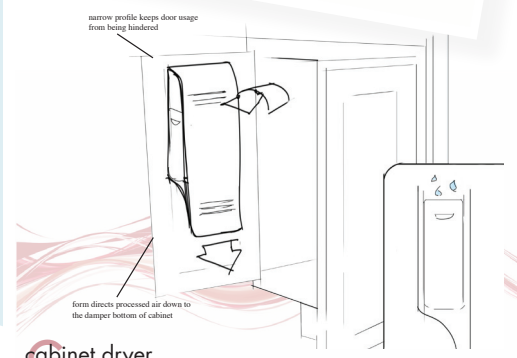

tabletop bottler

filtered release for fish tank

pitcher humidity cap

water pod filler

hydro-orb

cabinet dryer

concept driven

water canister

battery powered kick-around

auto-water for hanging plants

absorbent to wall