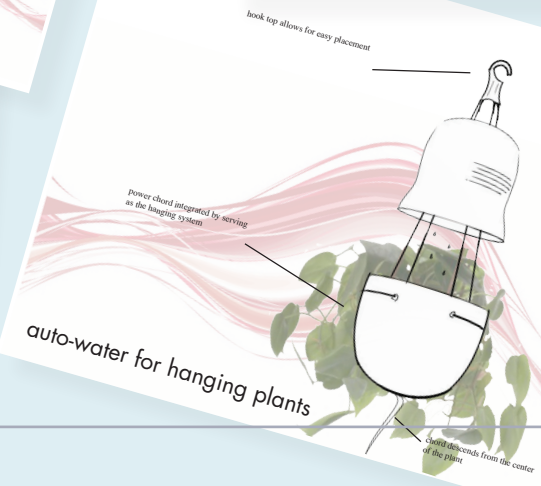

tabletop bottler

filtered release for fish tank

pitcher humidity cap

water pod filler

hydro-orb

cabinet dryer

concept driven

water canister

battery powered kick-around

auto-water for hanging plants

absorbent to wall