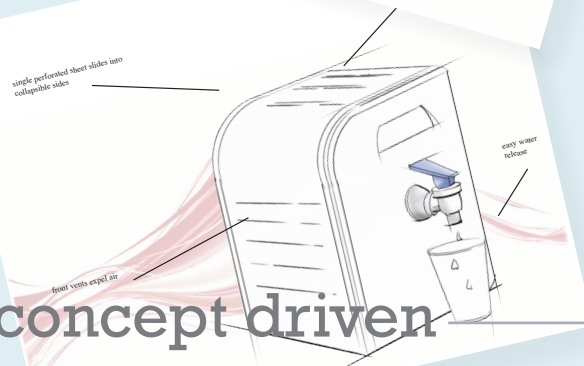

concept driven

water canister