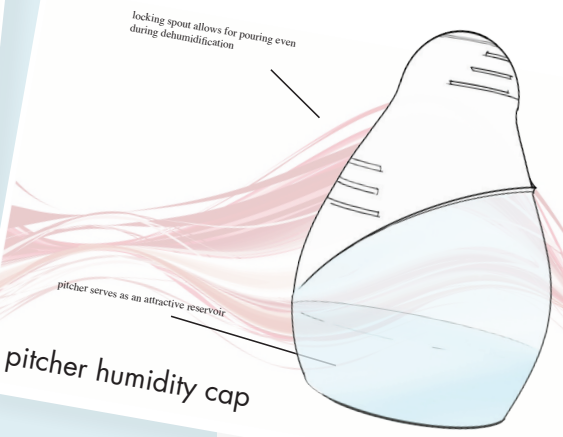

tabletop bottler

filtered release for fish tank

pitcher humidity cap

water pod filler

hydro-orb

cabinet dryer

concept driven

water canister