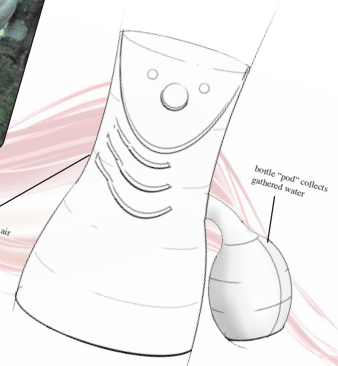

tabletop bottler

filtered release for fish tank

pitcher humidity cap

water pod filler

hydro-orb

cabinet dryer

concept driven

water canister

battery powered kick-around

auto-water for hanging plants

absorbent to wall