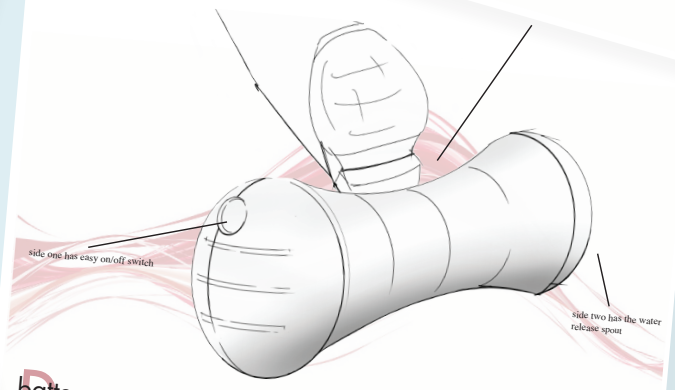

tabletop bottler

filtered release for fish tank

pitcher humidity cap

water pod filler

hydro-orb

cabinet dryer

concept driven

water canister

battery powered kick-around

auto-water for hanging plants

absorbent to wall