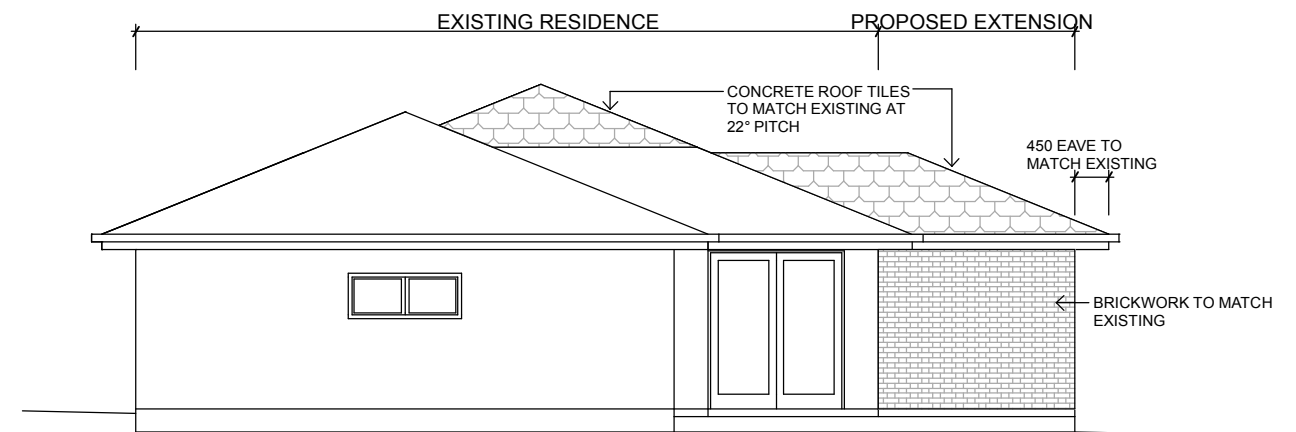

SOUTH ELEVATION 1:100

WEST ELEVATION 1:100

EAST ELEVATION 1:100

NORTH ELEVATION 1:100

PROPOSED EXTENSIONS

LOT 64 IN DP 800322
 NO 4 PATRICIA PLACE
 ELERMORE VALE, NSW, 2287

ELEVATIONS

CLIENT
BRENDON GOFF

Drawn by
AT Date
FEBRUARY 2009

Drawing Scale
1:100 @ A3

Layout ID Status Revision
04 OF 04 **A**