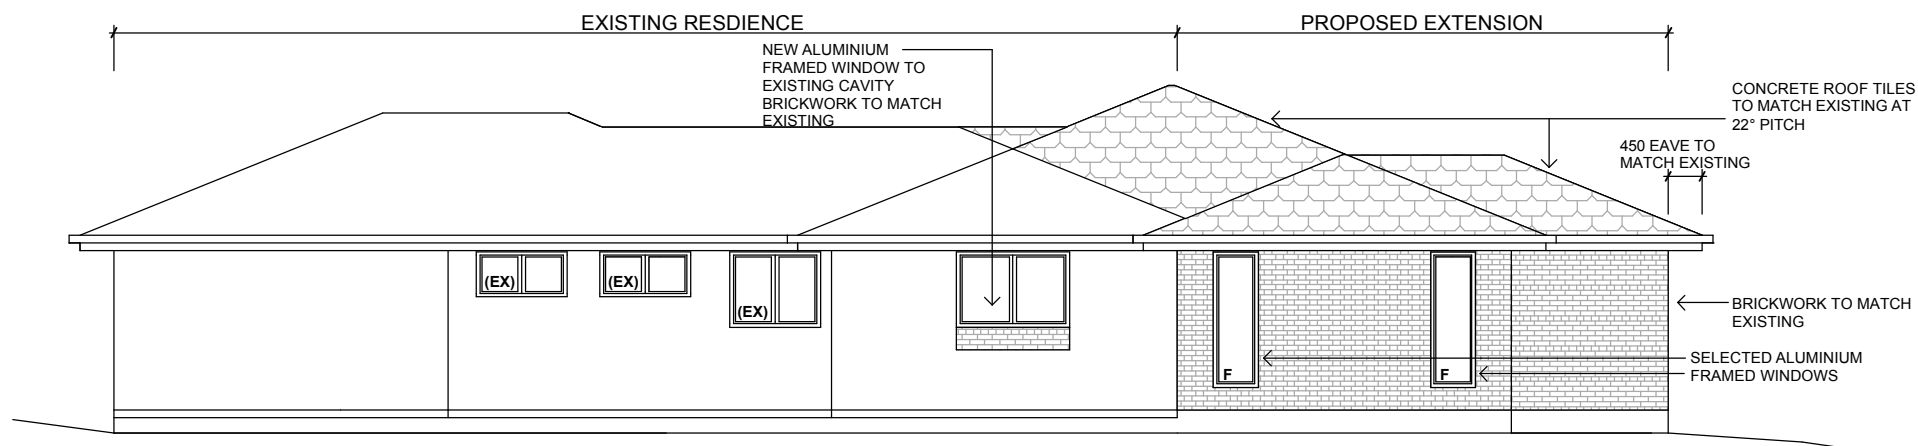

SOUTH ELEVATION 1:100

WEST ELEVATION 1:100

EAST ELEVATION 1:100

NORTH ELEVATION 1:100

PROPOSED EXTENSIONS

LOT 64 IN DP 800322
 NO 4 PATRICIA PLACE
 ELERMORE VALE, NSW, 2287

ELEVATIONS

CLIENT
BRENDON GOFF

Drawn by
AT Date
FEBRUARY 2009

Drawing Scale
1:100 @ A3

Layout ID Status Revision
04 OF 04 **A**