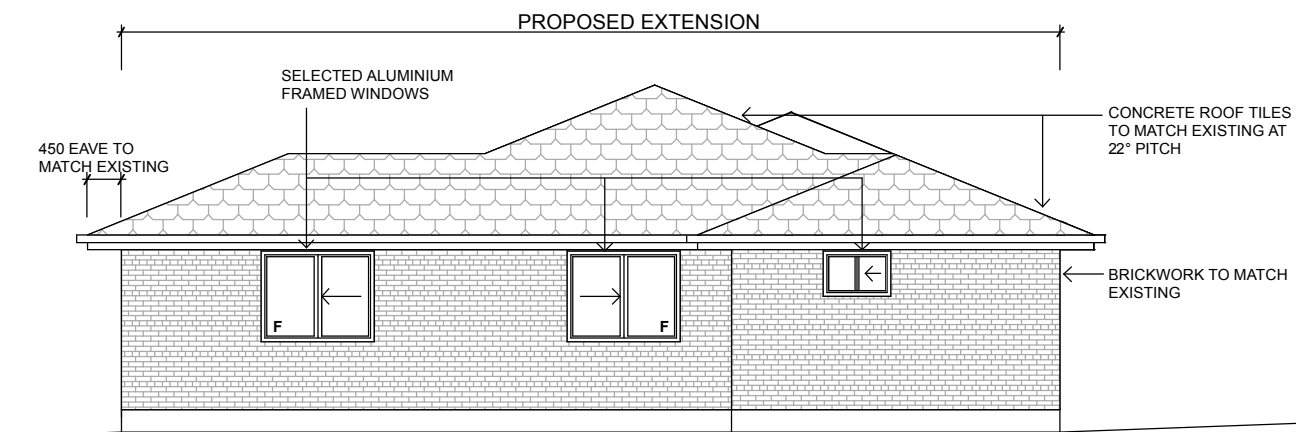

SOUTH ELEVATION 1:100

WEST ELEVATION 1:100

EAST ELEVATION 1:100

NORTH ELEVATION 1:100

PROPOSED EXTENSIONS

LOT 64 IN DP 800322
 NO 4 PATRICIA PLACE
 ELERMORE VALE, NSW, 2287

ELEVATIONS

CLIENT
BRENDON GOFF

Drawn by
AT Date
FEBRUARY 2009

Drawing Scale
1:100 @ A3

Layout ID Status Revision
04 OF 04 **A**