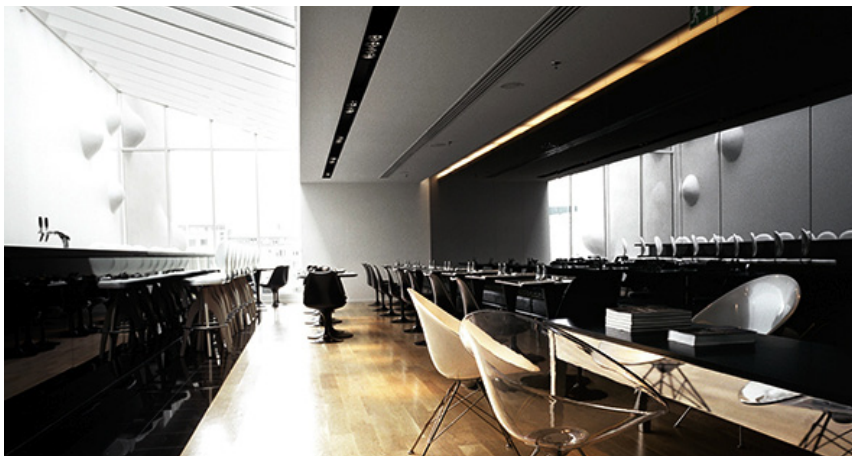

SLEEPOTEL INSPIRATION
AUGUST 17 2011

COLOR & MATERIAL PALETTE

COLOR & MATERIAL PALETTE

EXTERIOR FACADE