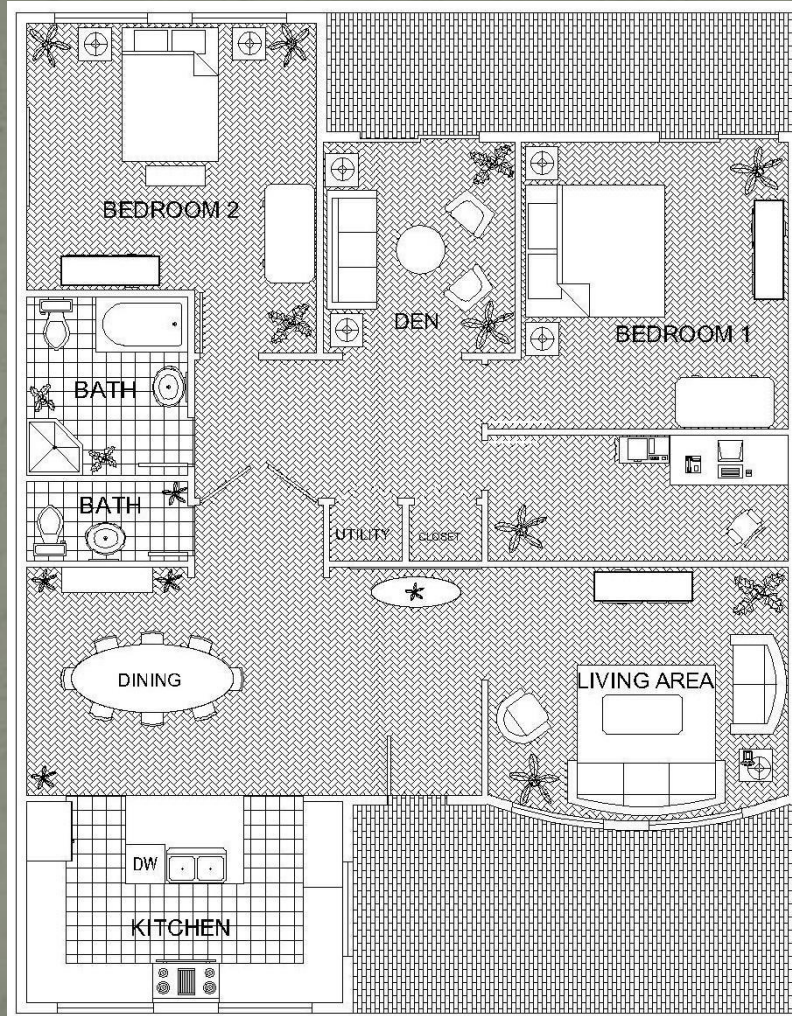

# Floor Plan and Elevation

# Bathroom

- Antique wall lighting
- An oval vanity mirror
- Antique lighting
- Pedestal sink
- Victorian bath
- Neo angle dream line shower enclosure with hinged door

# Master Bedroom

- Cal. King Bed
- 2 Night Stand
- Dresser
- TV Armoire
- 2 Antique Lamps
- Victorian Style Rug
- Hard wood flooring

# Kitchen

- Ivory cabinets
- Granit kitchen counter tops
- Counter edges decorated in the Victorian scroll column.