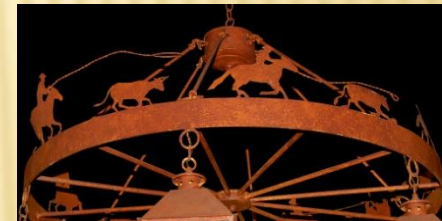

WAITING ROOM

- ✘ Manufacturer: ARCHITECTURAL ANTIQUES EXCHANGE
- ✘ Name: LARGE WESTERN CHANDELIER
- ✘ Product Number: 9008
- ✘ Dimensions: 55" H 55" W
- ✘ Price:
- ✘ Finishes:
- ✘ Quantity: 1
- ✘ Contact information:
  - + AAEXCHANGE@AOL.COM
  - + 215-922-3669