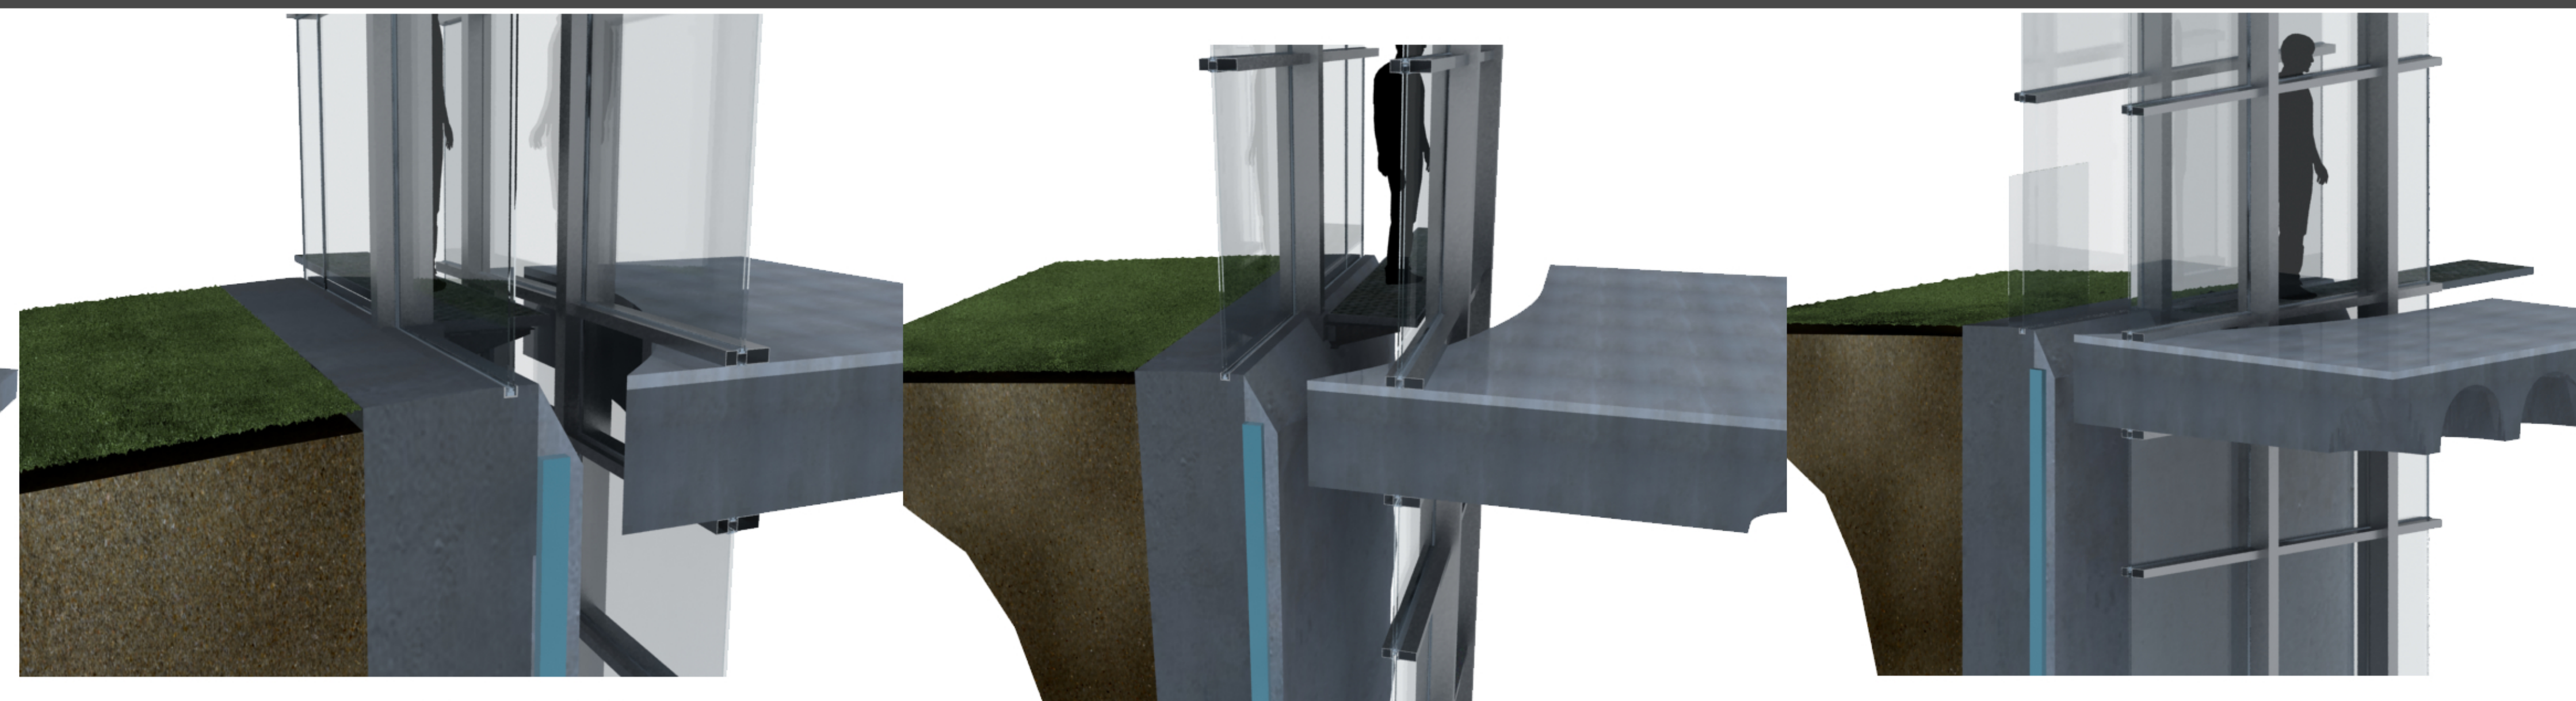

The Fragment

Emerson Stepp

Lobby Wall Section

Lobby perspective

Lobby Details

0 4' 8' 16'
SCALE: 1/8" = 1'-0"