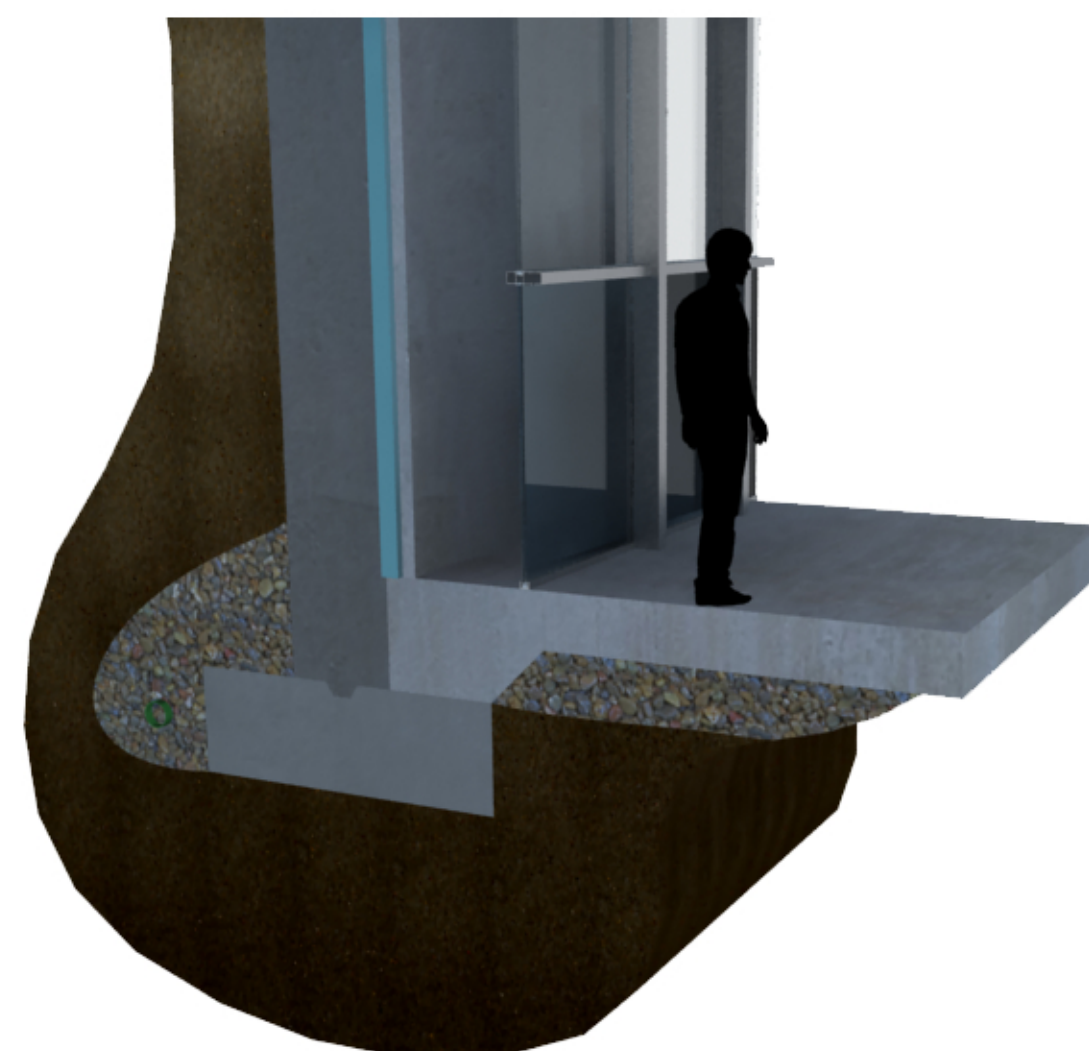

The Fragment

Emerson Stepp

Lobby Wall Section

Lobby perspective

Lobby Details

0 4' 8' 16'
SCALE: 1/8" = 1'-0"