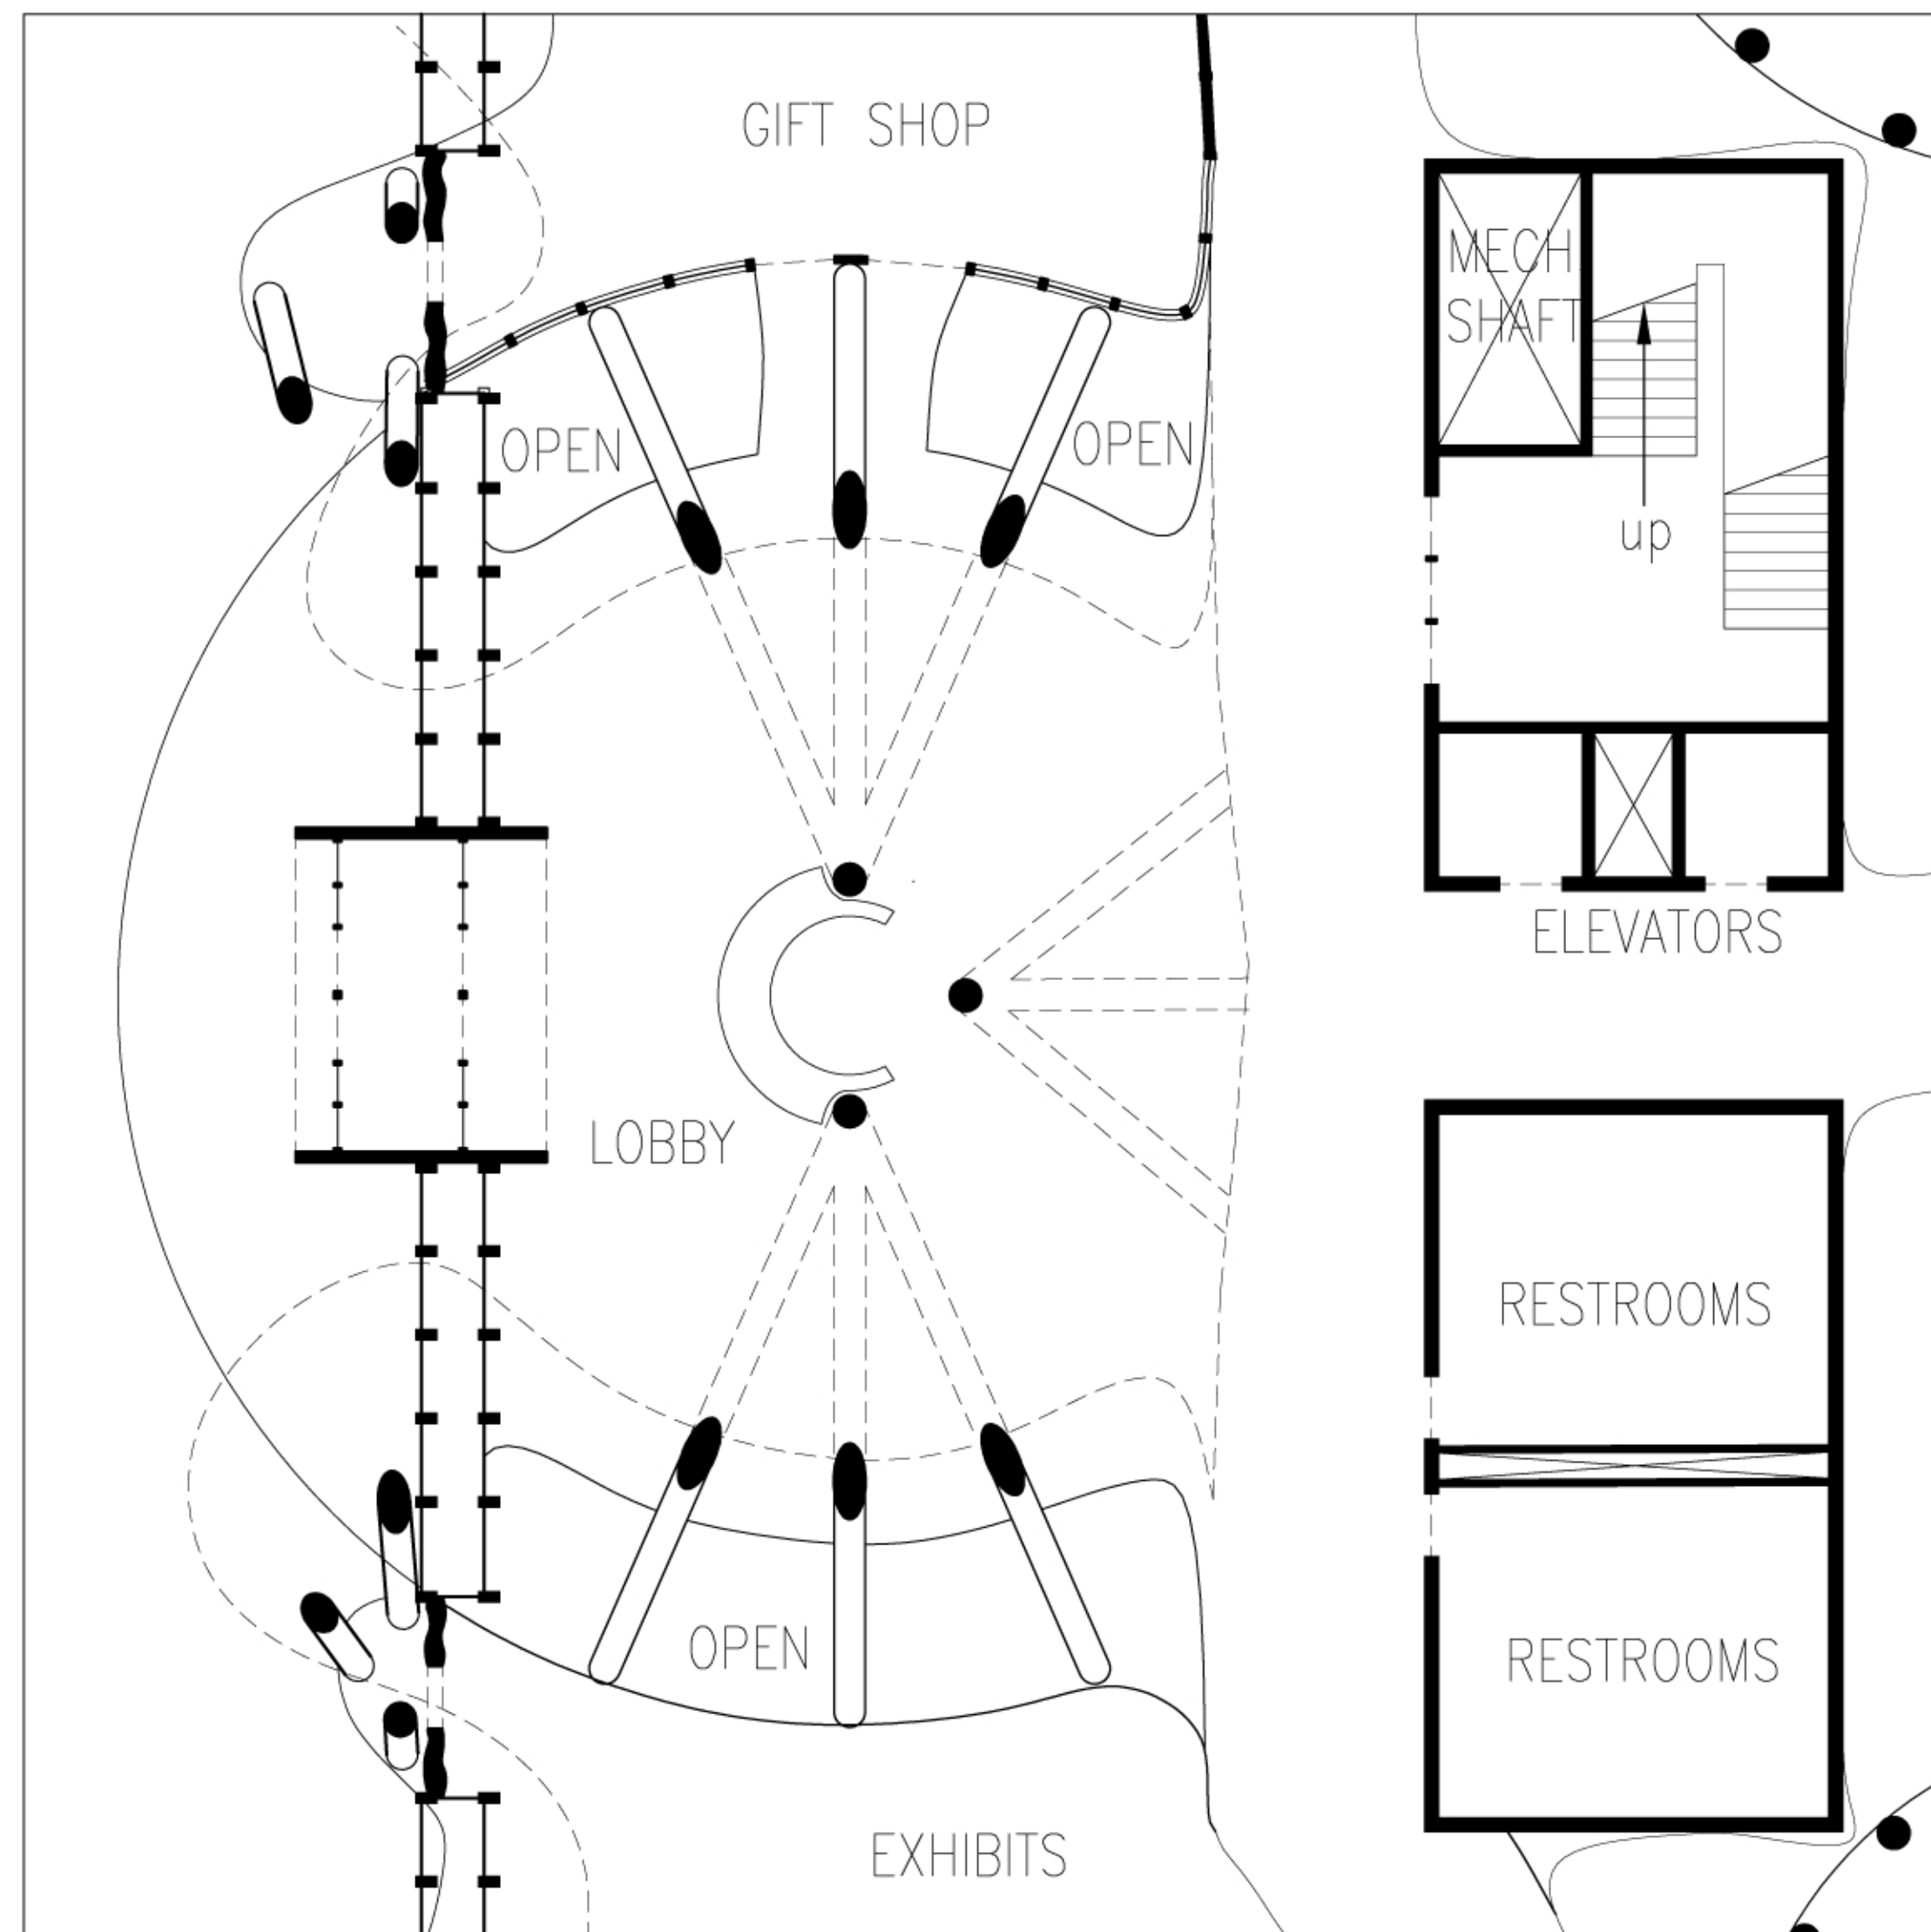

The Fragment

Emerson Stepp

Lobby Wall Section

Lobby perspective

Lobby Details

0 4' 8' 16'
SCALE: 1/8" = 1'-0"