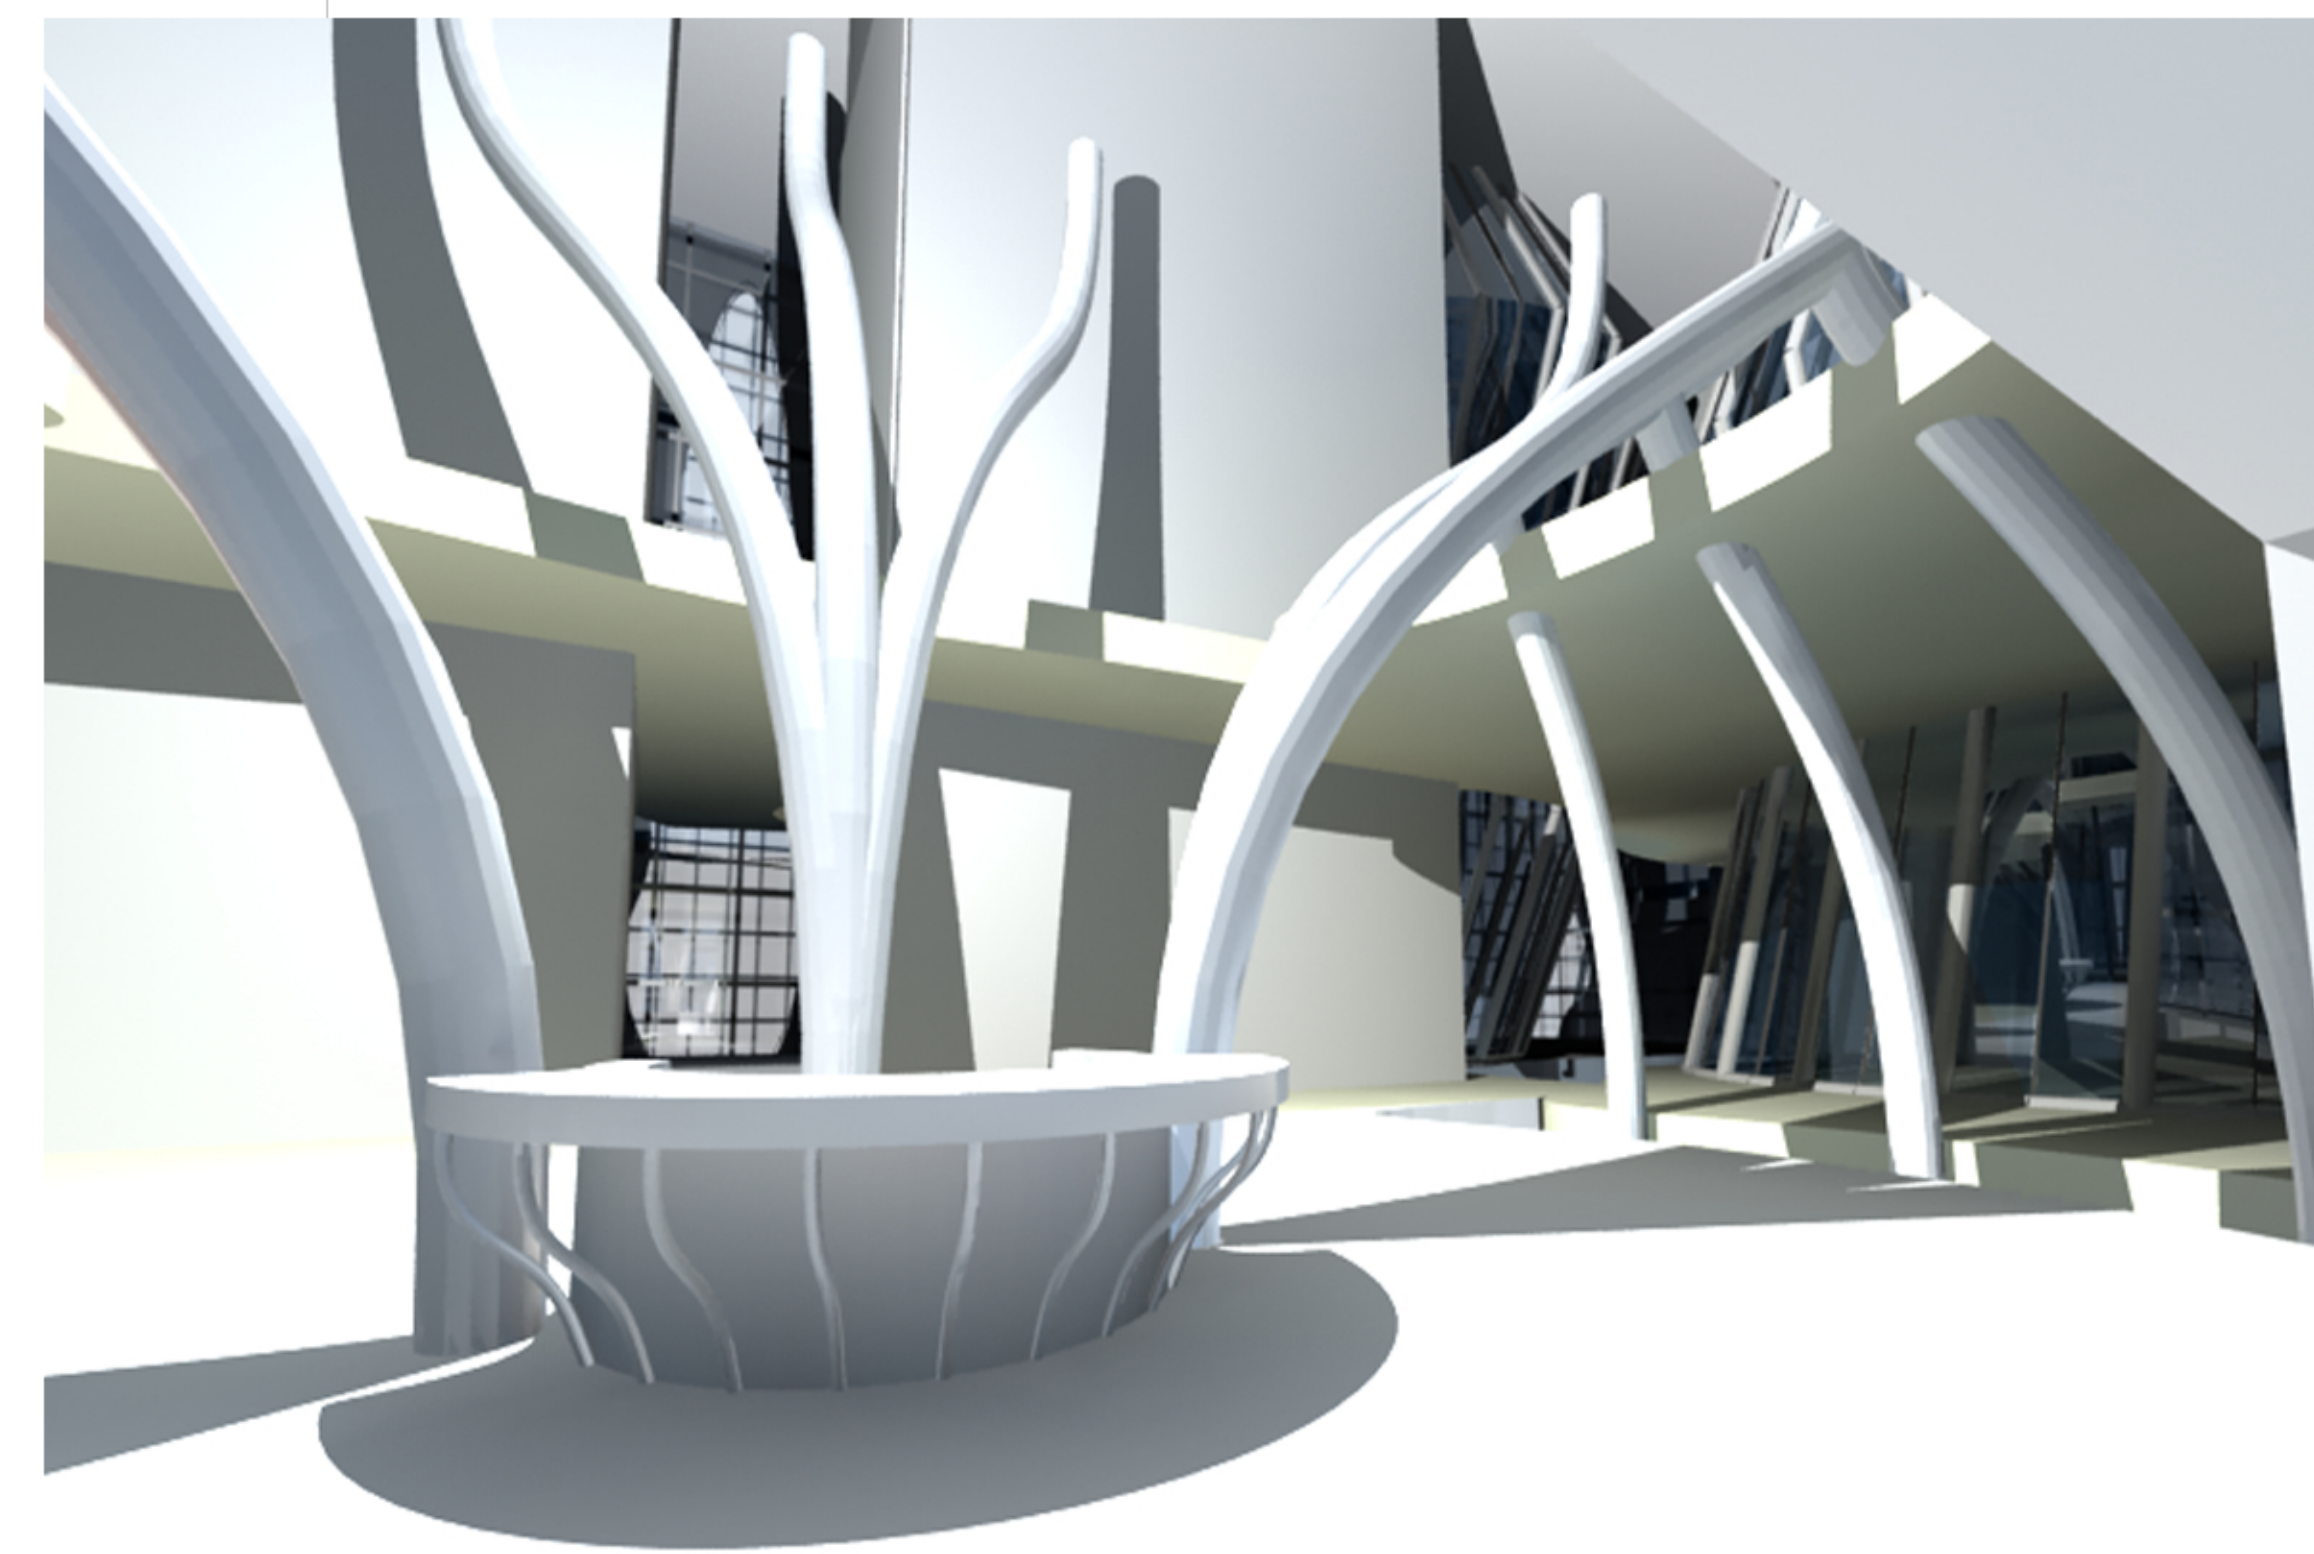

The Fragment

Emerson Stepp

Lobby Wall Section

Lobby perspective

Lobby Details

0 4' 8' 16'
SCALE: 1/8" = 1'-0"