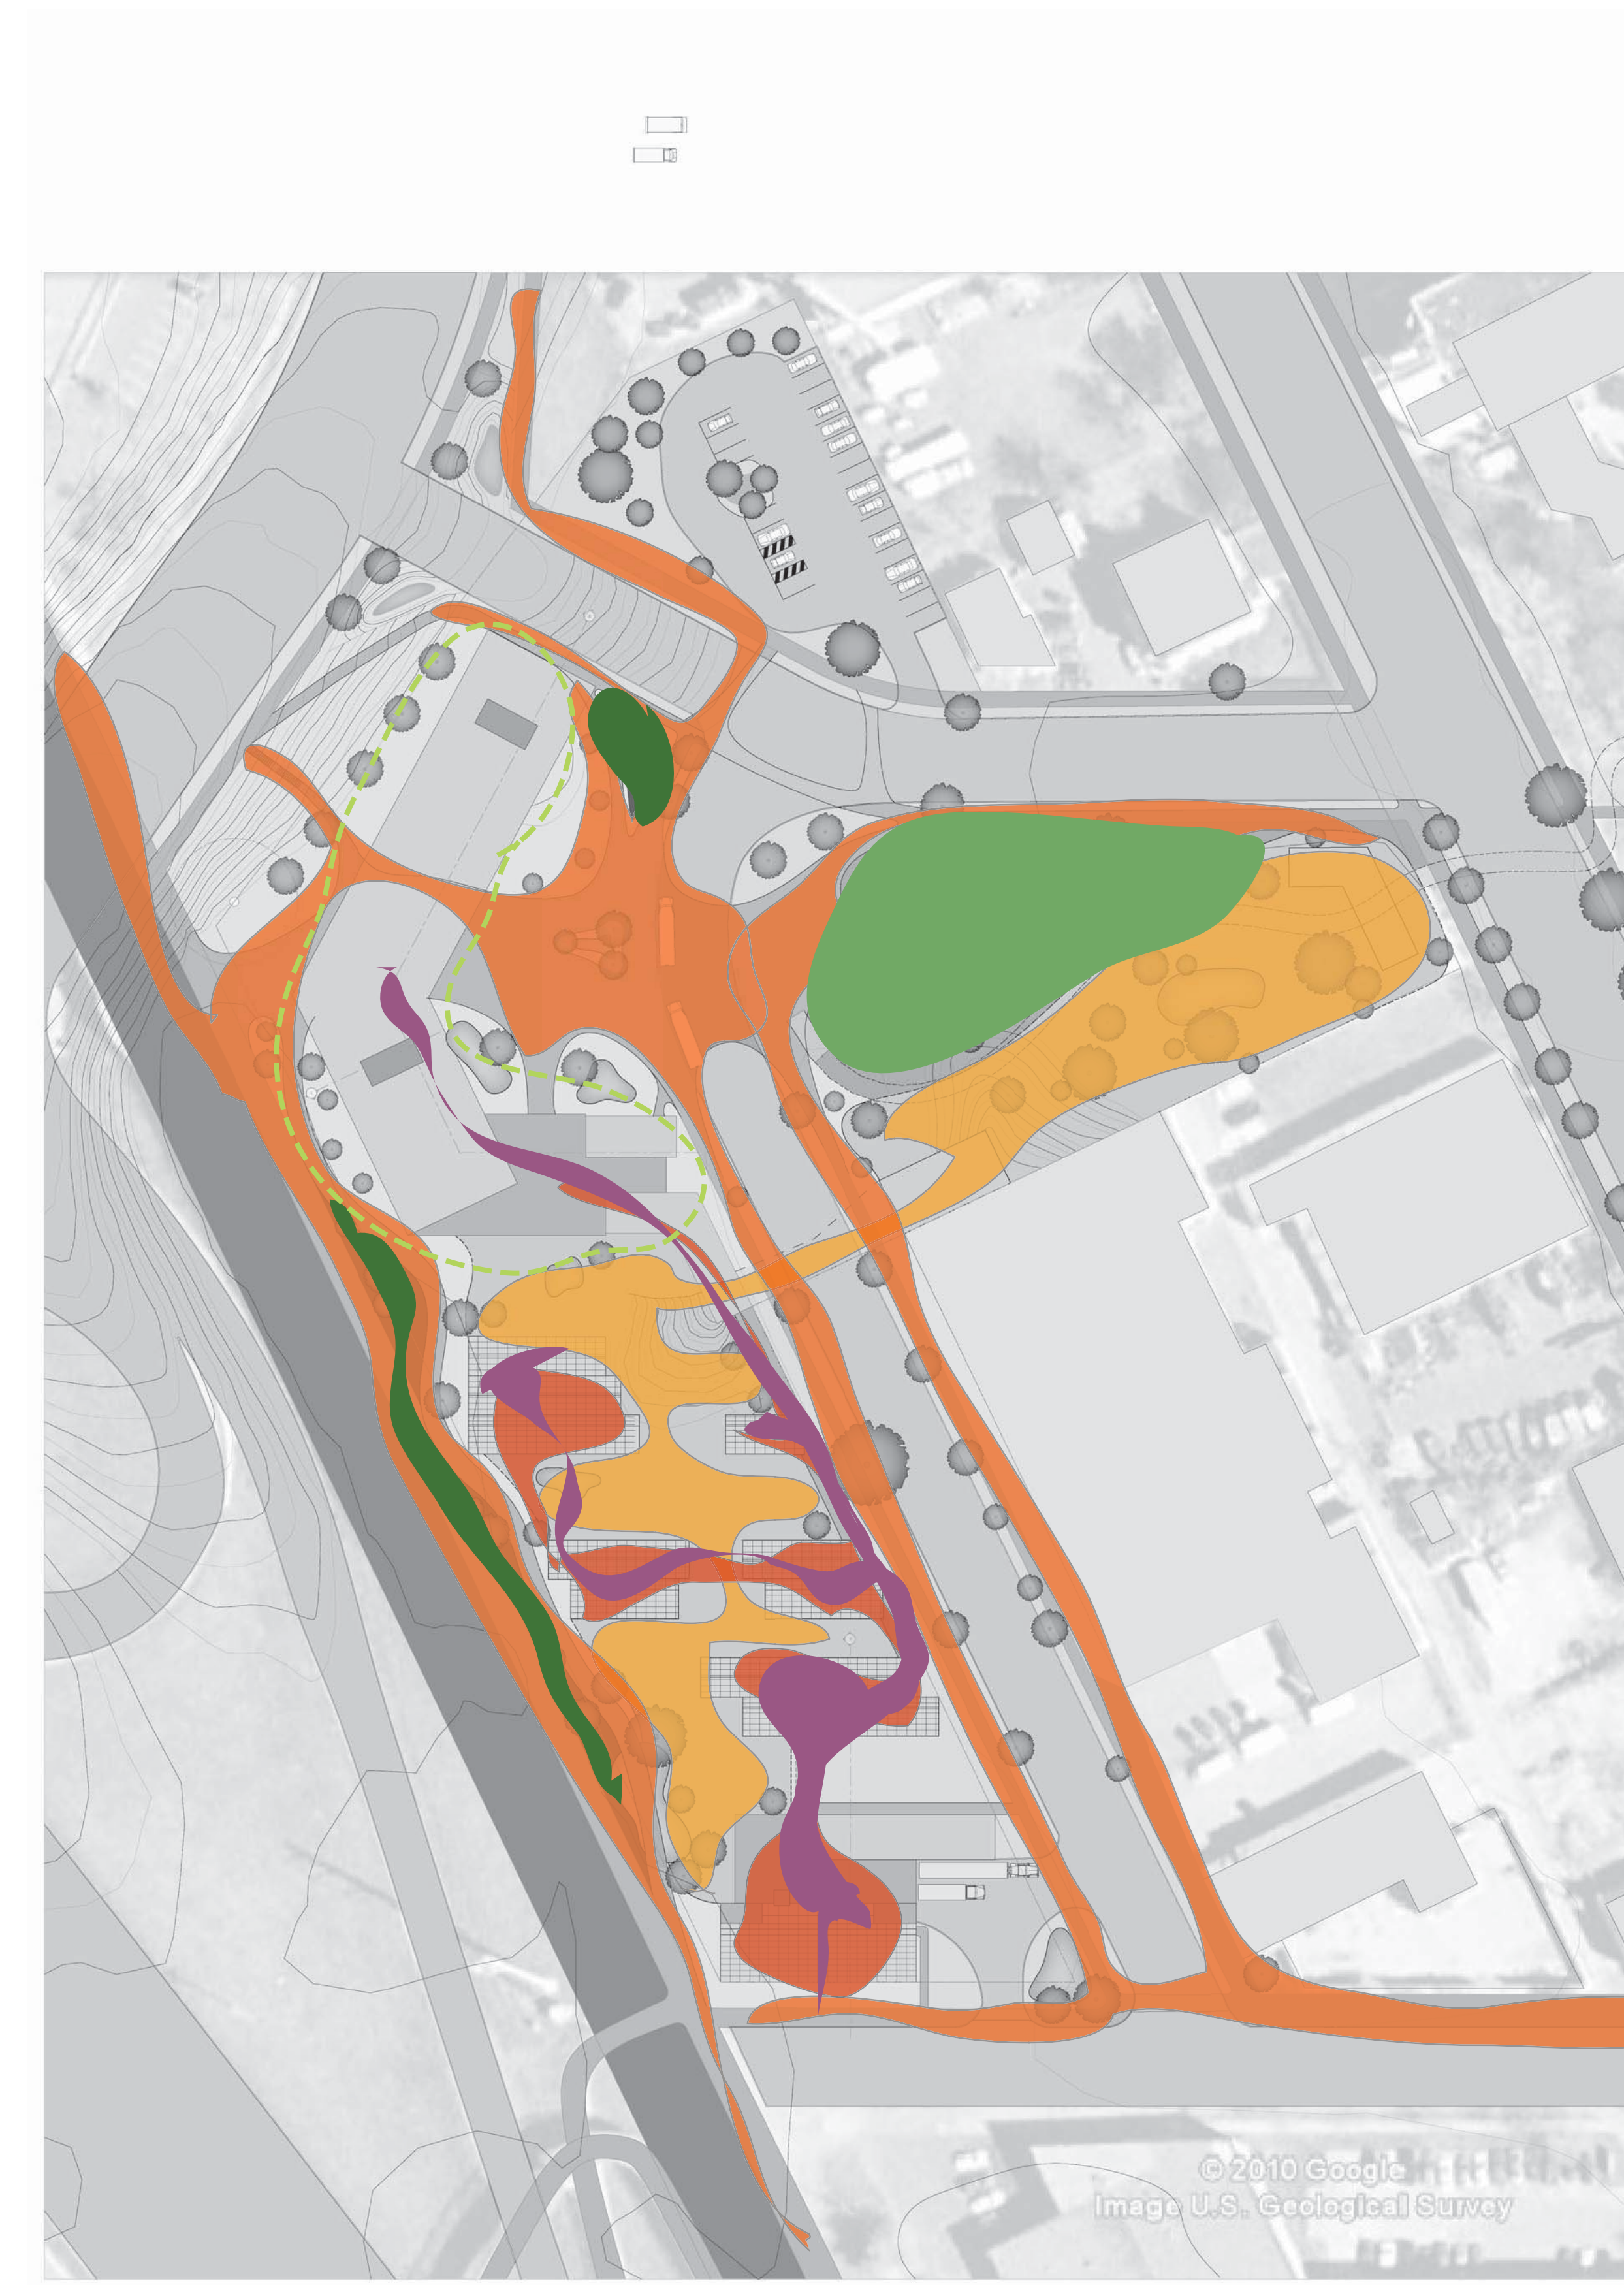

Bystrom Urban Farm Site Plan

Key

Bike and Pedestrian	Water Retention
Farm Animal System	Visitor Center
Farm and Tour path	Rain gardens
Reclaimed Habitat	Farm Crop System

Systems Diagram

- Conference Center
- Urban Farm Production Area
- Urban Farm Processing Center

	Conference Center
	Urban Farm Structures
	Cafe'
	Circulation and Lobby
	Administration
	Building Support

2nd Floor Conference Center Plan

Process Diagrams

Key

	Bike and Pedestrian path		Water Retention
	Farm Animal path		Visitor Center
	Direct Farm and Tour path		Farm Buildings
	Reclaimed Habitat		